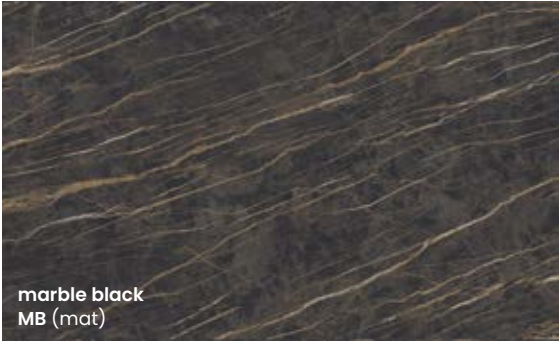

marble black
MB (mat)