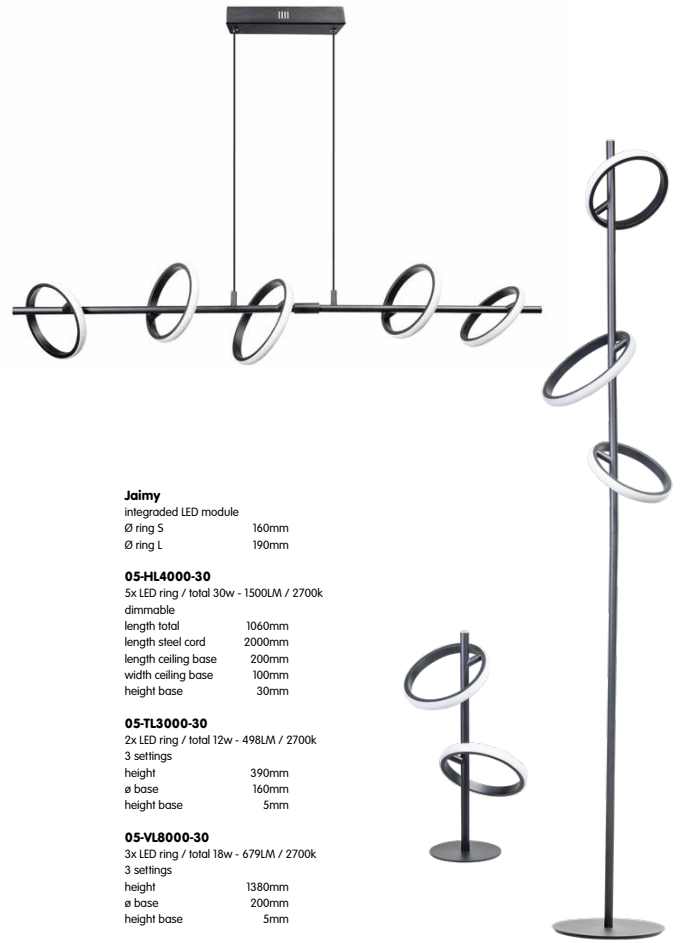

**5 05-TL3329-30**

1x E27 / max. 15w / 230v  
 height 230mm  
 ø shade 300mm  
**6-306221** lightbulb

**WIRE 2.0**  
 PENDANT LAMP  
 FLOOR LAMP  
 TABLE LAMP

**DEFENDER**  
 FLOOR LAMP  
 TABLE LAMP

**Defender**  
 1x GU10 / max. 5w / 230v  
**6-302490** lightbulb

**05-TL3366-30**  
 height 380mm  
 Ø shade 70mm  
 ø base 120mm  
 height base 20mm

**05-VL8366-30**  
 height 1800mm  
 Ø shade 70mm  
 ø base 220mm  
 height base 20mm

**DEFENDER**  
PENDANT LAMP  
WALL LAMP

**Defender**  
**6-302490** lightbulb

**05-HL4366-30**  
1x GU10 / max. 5w / 230v  
Ø shade 70mm  
height shade 340mm  
length cord 2000mm  
Ø ceiling base 120mm  
height base 25mm

**05-HL4367-30**  
5x GU10 / max. 5w / 230v  
Ø shade 70mm  
height shade 340mm  
length cord 2000mm  
length ceiling base 1200mm  
width ceiling base 120mm  
height base 25mm

**05-WL1366-30**  
1x GU10 / max. 5w / 230v  
Ø shade 70mm  
height 337mm  
depth 105mm  
Ø base 100mm  
height base 25mm

**JAIMY**  
 PENDANT LAMP  
 FLOOR LAMP  
 TABLE LAMP

**Jaimy**

integrated LED module 160mm  
 Ø ring S 160mm  
 Ø ring L 190mm