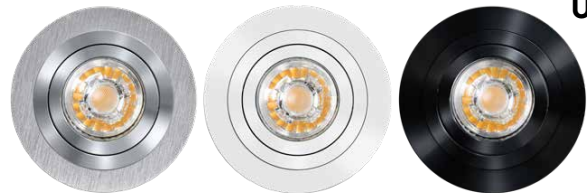

URBAN SPOT

75mm

Urban
05-1165-17 steel
05-1165-30 black
05-1165-31 white
GU10 / max 5w (excl.) / 230v
Ø total 91mm
Ø cutting 75mm
gu10 socket included

extending
tube
page 235

GU10? page 226