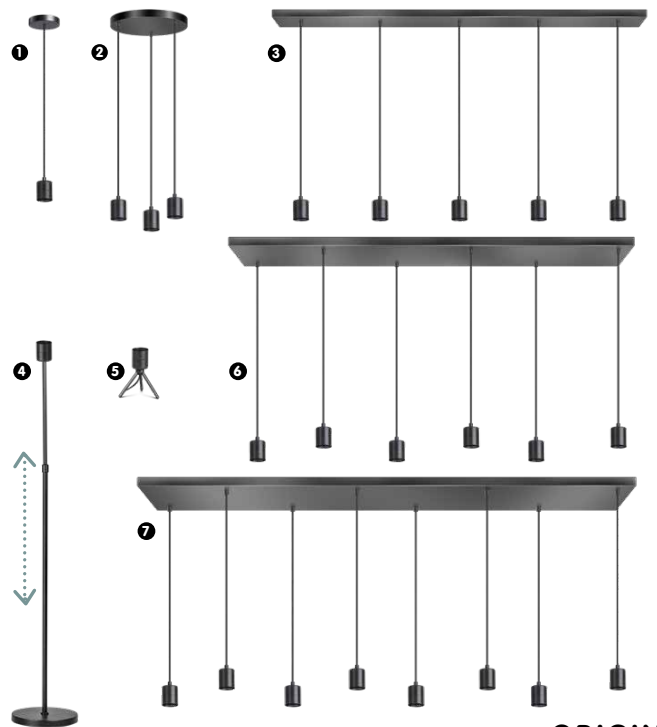

**UNLEASH YOUR
CREATIVITY**
CREATE YOUR OWN DESIGN

ORIGIN
PENDANT LAMP
FLOOR LAMP
TABLE LAMP

1 05-HL4295-30

1x E27 / max. 15w / 230v
length cord 2000mm
ø ceiling base 120mm
height ceiling base 15mm

3 05-HL4297-30

5x E27 / max. 15w / 230v
length cord 2000mm
length ceiling base 1200mm
width ceiling base 100mm
height ceiling base 22mm

5 05-TL3095-30

1x E27 / max. 15w / 230v
height 140mm
ø base 180mm

2 05-HL4296-30

3x E27 / max. 15w / 230v
length cord 200mm
ø ceiling base 250mm
height ceiling base 21mm

4 05-VL8095-30

1x E27 / max. 15w / 230v
max. height 1680mm
min. height 1200mm
ø base 250mm
adjustable in height

6 05-HL4298-30

6x E27 / max. 15w / 230v
length cord 2000mm
length ceiling base 1300mm
width ceiling base 250mm
height ceiling base 25mm

7 05-HL4299-30

8x E27 / max. 15w / 230v
length cord 2000mm
length ceiling base 1600mm
width ceiling base 300mm
height ceiling base 25mm