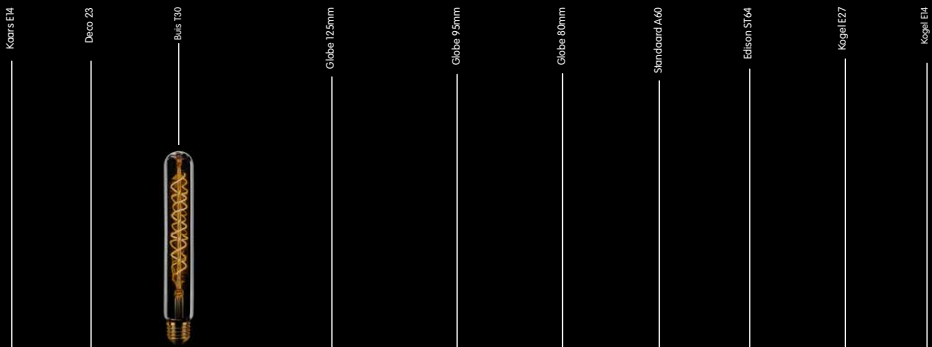

LED SPIRAAL 2200K

SMOKE DIMMABLE LED SPIRAAL

4W 8W 3 SETTINGS
15.000H CRI 95 LED 1800K E14/E27

8w = 160LM
3settings 7W(140LM) 3.5W(70LM) 1W(20LM)