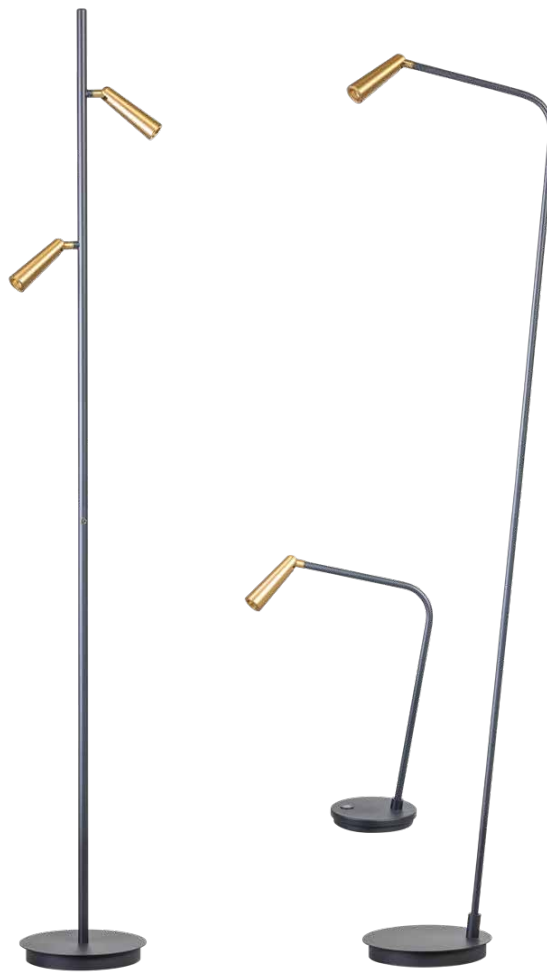

BARRY
CEILING LAMP
FLOOR LAMP
TABLE LAMP

Barry
integrated LED module
Ø shade 30mm
height shade 110mm

05-SP2180-3004
1x 3w – 66LM / 2700k
dimmable
Ø ceiling base 110mm
height base 25mm

05-SP2181-3004
2x 3w – 66LM / 2700k
dimmable
Ø ceiling base 130mm
height base 25mm

05-SP2182-3004
3x 3w – 66LM / 2700k
dimmable
Ø ceiling base 160mm
height base 30mm

05-SP2183-3004
4x 3w – 66LM / 2700k
dimmable
length 500mm
Ø ceiling base 120mm
height base 30mm

05-TL3380-3004
1x 3w – 66LM / 2700k
3 settings on base
height 460mm
Ø base 145mm
height base 24mm

05-VL8380-3004
1x 3w – 66LM / 2700k
3 settings
height 1380mm
Ø base 200mm
height base 24mm

05-VL8381-3004
2x 3w – 66LM / 2700k
dimmer on rod
height 1500mm
Ø base 200mm
height base 24mm