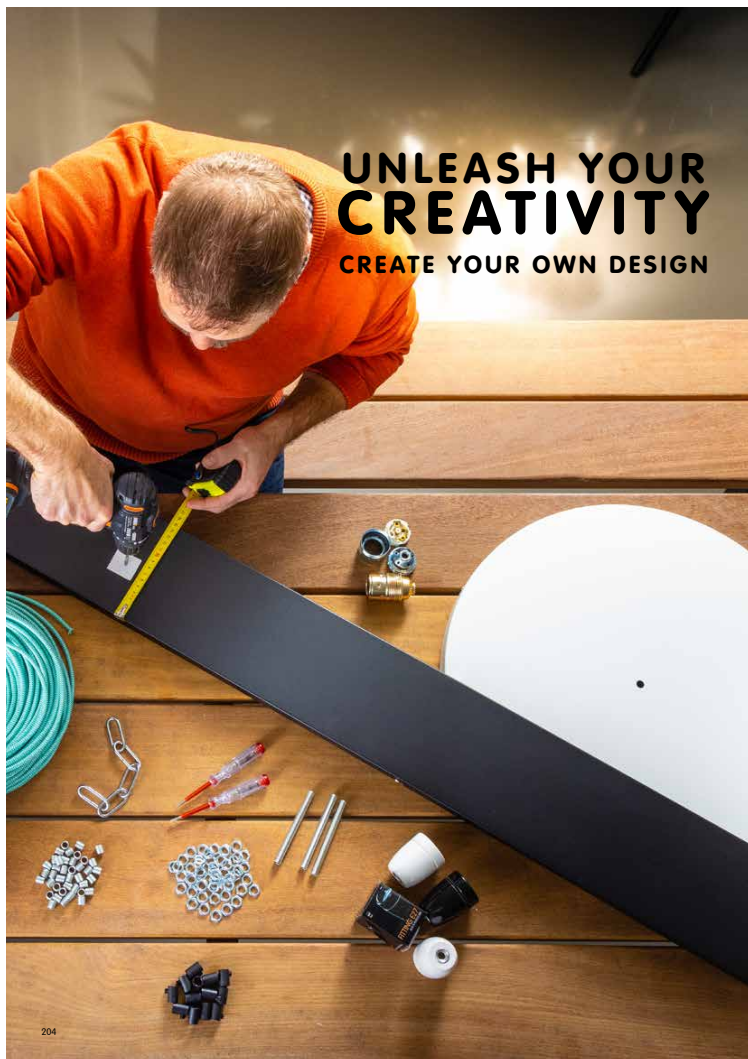

**UNLEASH YOUR  
CREATIVITY**  
CREATE YOUR OWN DESIGN

**ORIGIN**  
PENDANT LAMP  
FLOOR LAMP  
TABLE LAMP

**1 05-HL4295-30**

1x E27 / max. 15w / 230v  
length cord 2000mm  
ø ceiling base 120mm  
height ceiling base 15mm