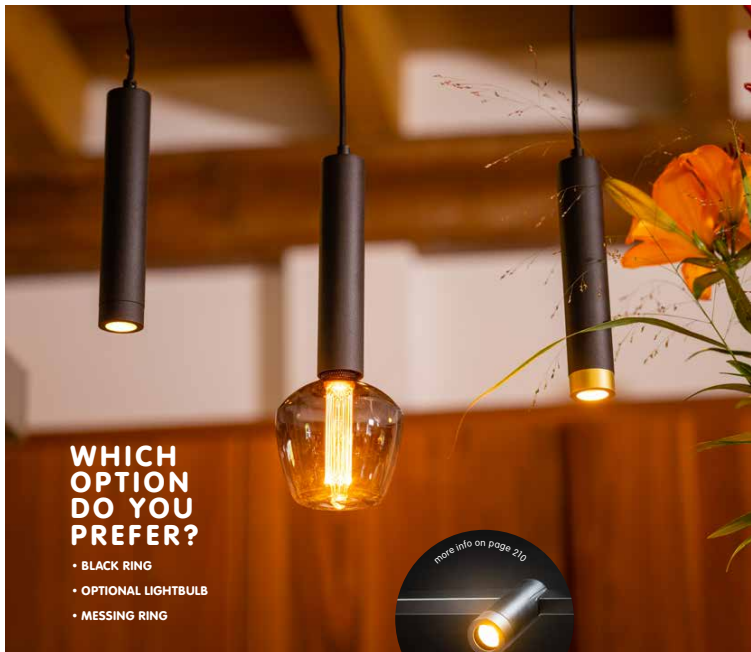

**WHICH
OPTION
DO YOU
PREFER?**

- BLACK RING
- OPTIONAL LIGHTBULB
- MESSING RING

made for
the Pucc

BLACK AND
MESSING RING
BOTH INCLUDED

**MILLER
FLOOR LAMP
TABLE LAMP**

Miller Table and Floorlamp
E27 ring, Black and
Messing (both in box)
ø tube 45mm
6-301387 Pucc 3steps
6-301585 Pucc dimmable
6-304258 Pucc dimtone

05-TL3238-30
1x E27 / max. 15w / 230v
height total 360mm
depth total 210mm
ø base 155mm

05-VL8260-30
1x E27 / max. 15w / 230v
height total 1300mm
depth total 160mm
ø base 250mm

05-VL8261-30
2x E27 / max. 15w / 230v
height total 1500mm
ø base 250mm