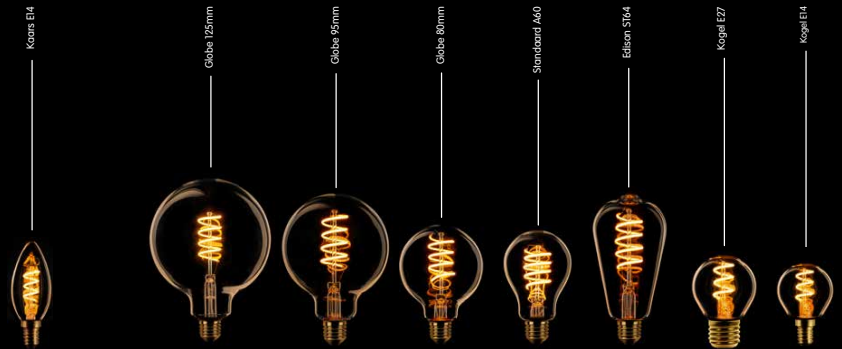

FLAME DIMMABLE LED SPIRAAL

2W 5W 7W 8W 3 SETTINGS
15.000H CRI 95 LED 1800K E14/E27

2W = 160LM	2W: 6-189955							
8W = 360LM, dimmable		8w: 6-189986	8w: 6-189979		8w: 6-300148	8w: 6-189993		
3settings 7W(260LM) 3,5W(170LM) 1W(80LM)				3set: 6-300014		3set: 6-300045		
3settings 5W(180LM) 2,5W(90LM) 1W(40LM)							3set: 6-301127	3set: 6-301134