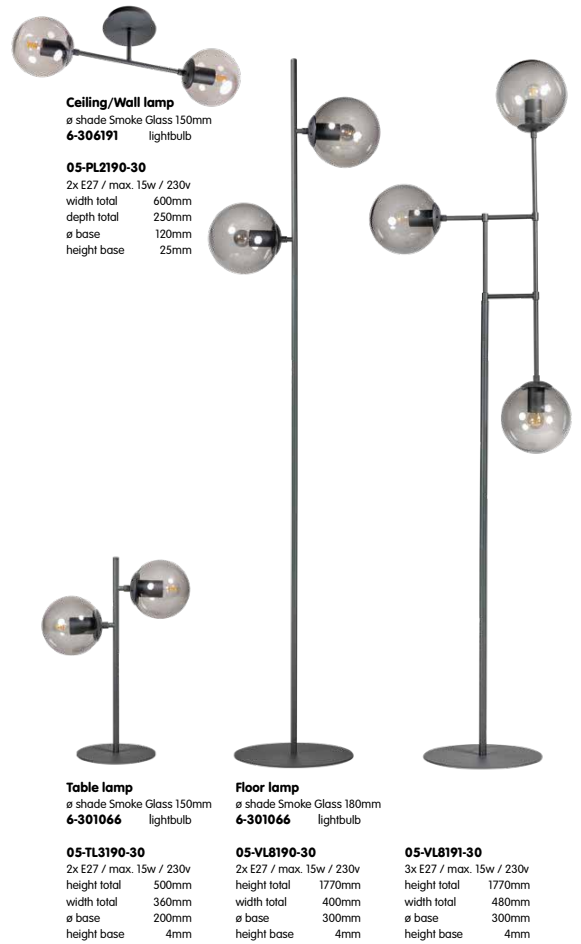

**05-HL4457-59**  
max. length 1780mm  
Ø shade 600mm

**05-HL4458-59**  
max. length 1810mm  
Ø shade 700mm

**Wire**  
 1x E27 / max. 15w (excl.) / 230v  
**6-306368 Lightbulb**  
**6-304234 Pucc**

**05-HL4445-30**  
 max. length 1550 mm  
 Ø shade 300 mm

A

B

C

lightbulbs?  
see pages  
208-227

**05-GL3558-62** Gold  
**05-GL3565-36** Smoke  
Model A  
ø shade 205mm  
height 205mm

**05-GL3572-62** Gold  
**05-GL3589-36** Smoke  
Model B  
ø shade 170mm  
height 280mm

**05-GL3596-62** Gold  
**05-GL3602-36** Smoke  
Model C  
ø shade 215mm  
height 230mm

Bendy 99

**DAVINA**  
 CEILING/WALL LAMP  
 FLOOR LAMP  
 TABLE LAMP

**Ceiling/Wall lamp**  
 ø shade Smoke Glass 150mm  
**6-306191** lightbulb

**05-PL2190-30**  
 2x E27 / max. 15w / 230v  
 width total 600mm  
 depth total 250mm  
 ø base 120mm  
 height base 25mm

**Table lamp**  
 ø shade Smoke Glass 150mm  
**6-301066** lightbulb

**05-TL3190-30**  
 2x E27 / max. 15w / 230v  
 height total 500mm  
 width total 360mm  
 ø base 200mm  
 height base 4mm