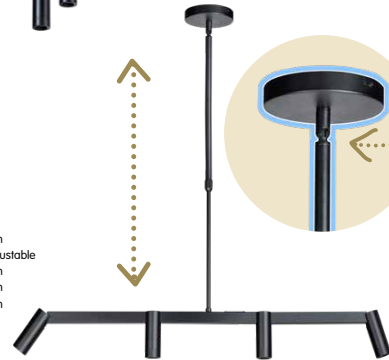

05-HL4360-30
4x E27 / max. 15w / 230v
length total 1000mm
height rod 600mm/600mm adjustable
height tube 125mm
ø ceiling base 150mm
height base 25mm