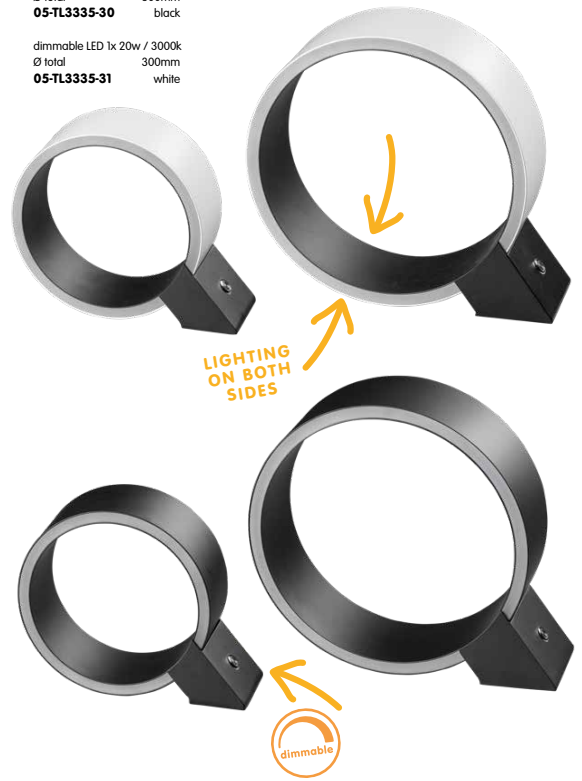

THE Q TABLE LAMP

The Q
integrated LED module
dimmmable LED 1x 12w / 2700k
Ø total 200mm
05-TL3334-30 black
05-TL3334-31 white

dimmmable LED 1x 20w / 2700k
Ø total 300mm
05-TL3335-30 black
05-TL3335-31 white

dimmmable LED 1x 20w / 3000k
Ø total 300mm
05-TL3335-31 white