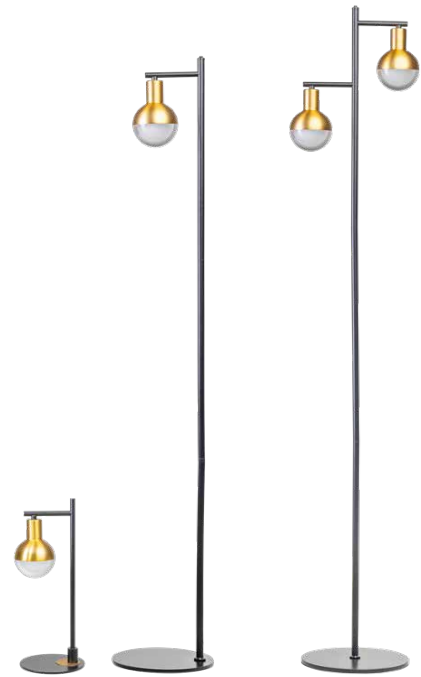

**05-HL4246-0230**  
 1x GU10 / max. 5w (excl.) / 230v  
 Ø ceiling base 100mm  
 height base 25mm

**05-HL4247-0230**  
 3x GU10 / max. 5w (excl.) / 230v  
 Ø ceiling base 300mm  
 height base 25mm

**05-HL4248-0230**  
 5x GU10 / max. 5w (excl.) / 230v  
 length ceiling base 1200mm  
 width ceiling base 100mm  
 height base 25mm

**DROP**  
FLOOR LAMP  
TABLE LAMP

**Drop**

Ø shade 100mm  
height shade 150mm  
**6-302490** lightbulb

**05-TL3246-0230**

1x GU10 / max. 5w (excl.) / 230v  
height total 415mm  
Ø base 160mm  
height base 5mm