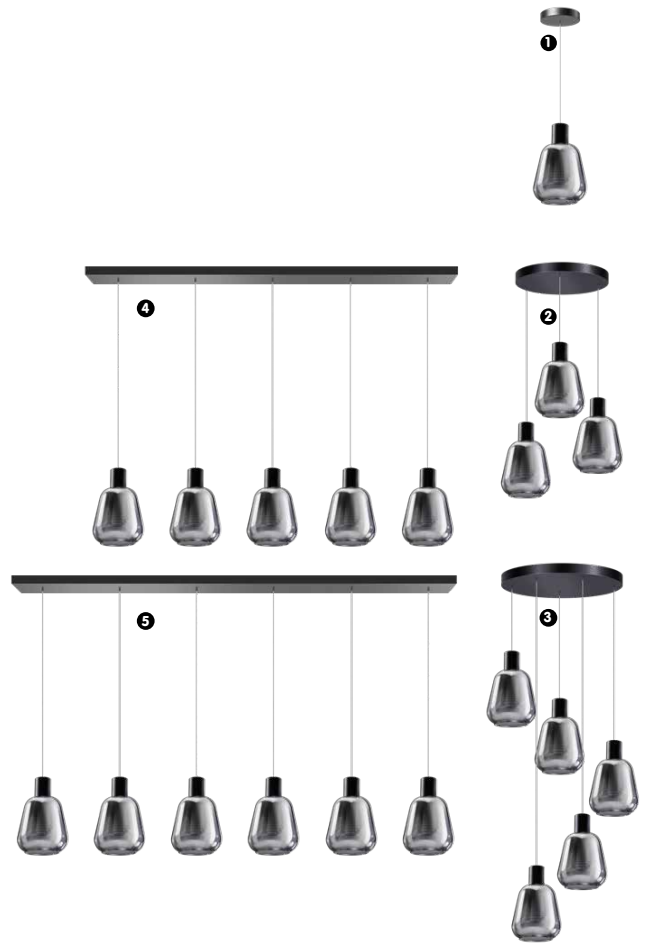

# PURE

Introducing our latest innovation - the 'PURE' lightbulb! This trendy addition to our product lineup is designed to illuminate spaces with a touch of elegance and efficiency.

The 'PURE' lightbulb is the perfect choice for glass shade lamps, for example 'The Silo' on page 119.

**GARY SMOKE**  
PENDANT LAMP

- Gary Smoke**  
integrated LED module  
ø shade 130mm  
height shade 150mm
- 1 05-HL4523-30S**  
1x LED 5w / dimmable  
length cord 1300mm  
length longest cord 120mm  
ø ceiling base 45mm  
height ceiling base 45mm
- 2 05-HL4524-30S**  
3x LED 5w / dimmable  
length longest cord 1300mm  
length cord 245mm  
ø ceiling base 35mm  
height ceiling base 35mm
- 3 05-HL4525-30S**  
5x LED 5w / dimmable  
length longest cord 1450mm  
length cord 320mm  
ø ceiling base 35mm  
height ceiling base 35mm
- 4 05-HL4526-30S**  
5x LED 5w / dimmable  
length cord 1220mm  
length ceiling base 1000mm  
width ceiling base 100mm  
height ceiling base 40mm
- 5 05-HL4527-30S**  
6x LED 5w / dimmable  
length cord 1220mm  
length ceiling base 1200mm  
width ceiling base 100mm  
height ceiling base 40mm