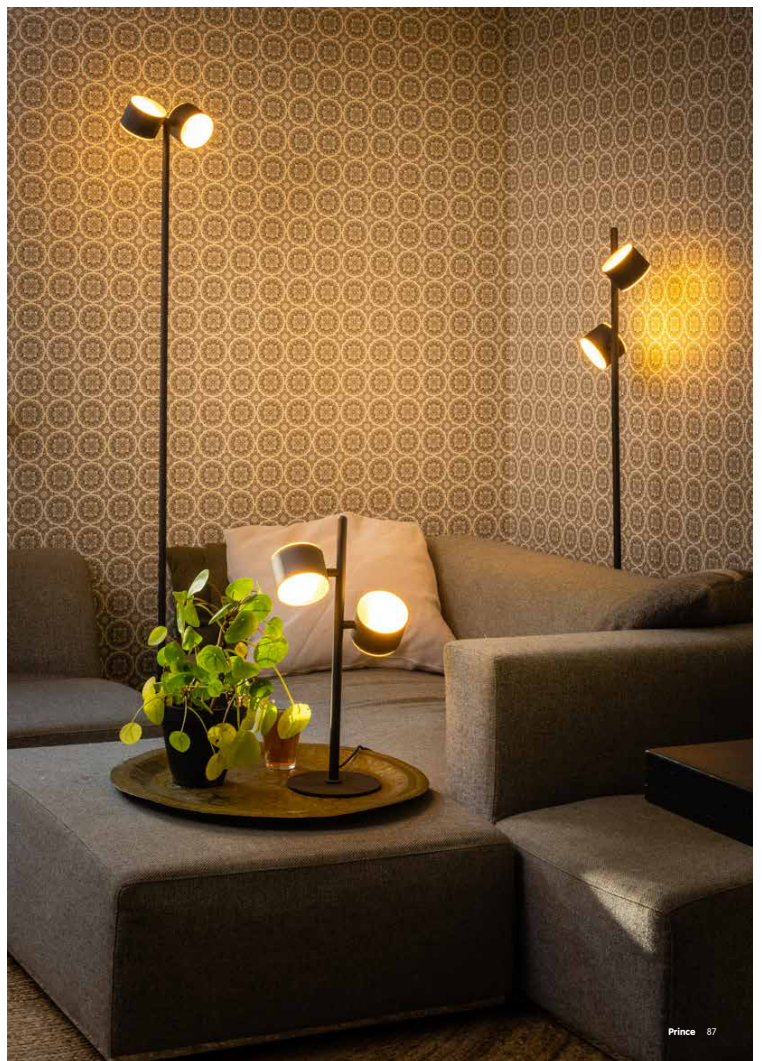

PRINCE
FLOOR LAMP
TABLE LAMP

Prince
ø shade 100mm
height shade 75mm
6-189870 lightbulb

05-TL3230-30 Black
2x G9 LED / max. 5w / 230v
height total 520mm
ø base 180mm
height base 4mm

05-VL8230-30 Black
2x G9 LED / max. 5w / 230v
height total 1500mm
ø base 250mm
height base 4mm

05-VL8239-30 Black
2x G9 LED / max. 5w / 230v
height total 1800mm
ø base 255mm
height base 25mm