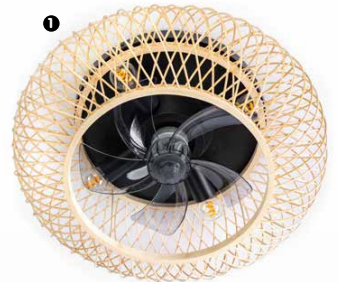

THE FAN no.7

The Fan no. 7
36w / Ø 560mm / 5,9 kg
4000k / 3000k / 2700k
dimmable
summer / wintersetting
6 different speeds
05-V9813-36 grey/silver
05-V9813-3036 zwart

THE FAN
CEILING FAN