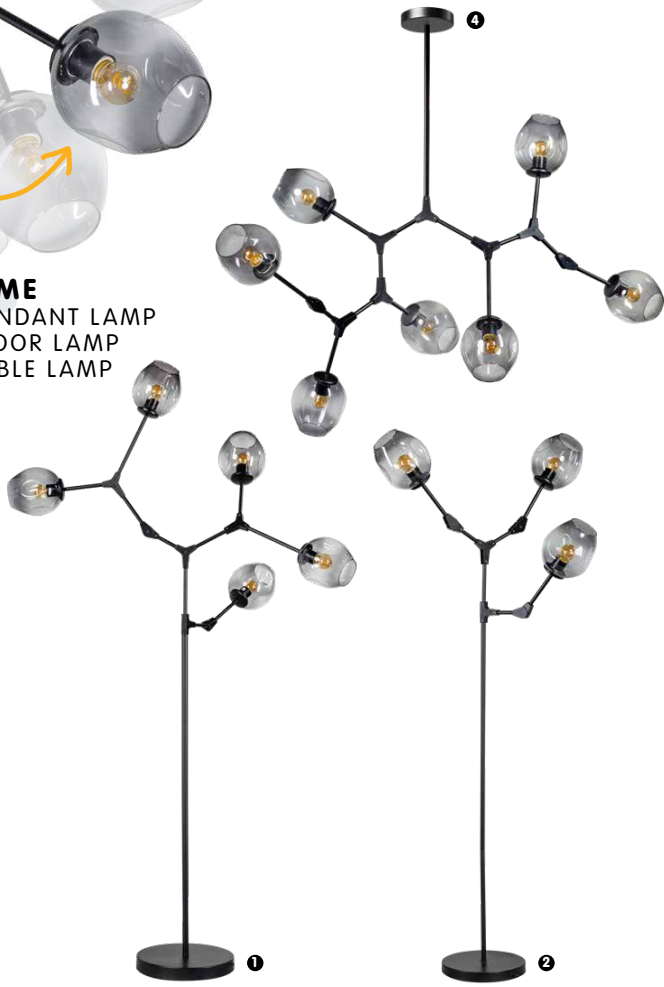

LIME
PENDANT LAMP
FLOOR LAMP
TABLE LAMP

TURN AND
CUSTOMIZE

6-306191 lightbulb for all Lime's

1 floor lamp 5x E27	05-VL8379-30 max. height 1830mm max. width 740mm ø shade 140mm height shade 150mm ø base 300mm height base 45mm	3 table lamp 2x E27	05-TL3378-30 max. height 580mm max. width 450mm ø shade 140mm height shade 150mm ø base 180mm height base 25mm
2 floor lamp 3x E27	05-VL8378-30 max. height 1650mm max. width 650mm ø shade 140mm height shade 150mm ø base 250mm height base 35mm	4 pendant lamp 7x E27	05-HL4578-30 max. height 1750mm max. width 1300mm rod 5x 300mm ø shade 140mm height shade 150mm ø ceiling plate 120mm height ceiling plate 25mm