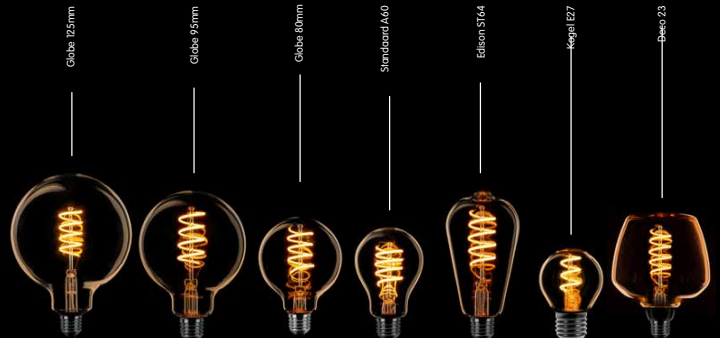

LED SPIRAAL ADJUSTABLE KELVIN

DIM TO WARM DIMTONE

FLAME KELVIN ADJUSTABLE LED SPIRAAL

15.000H CRI 90 LED DIM TO WARM E27

dimmable 2700K - 2200K 3 settings - memory function 2200K - 2400K - 2700K	6-301288	6-301295	6-301318	6-301301	6-301325	6-301332
	6W - 550LM	6W - 550LM	6W - 550LM	6W - 550LM	4W - 160LM	8W - 360LM
	6-304142	6-304159	6-304166	6-304180	6-304173	6-304197
	1,5-3-6W	1,5-3-6W	1,5-3-6W	1,5-3-6W	1,5-3-6W	1-1,5-3W
	80-210-490LM	80-210-490LM	80-210-490LM	80-210-490LM	25-85-190LM	

CLEAR KELVIN ADJUSTABLE LED SPIRAAL

15.000H CRI 90 LED DIM TO WARM E27

dimmable 2700K - 2200K 3 settings - memory function 2200K - 2400K - 2700K	6-301141	6-301158	6-301172	6-301165	6-301189	6-301196
	6W - 570LM	6W - 570LM	6W - 570LM	6W - 570LM	4W - 200LM	8W - 450LM
	6-304067	6-304074	6-304081	6-304111	6-304098	6-304128
	1,5-3-6W	1,5-3-6W	1,5-3-6W	1,5-3-6W	1,5-3-6W	1-1,5-3W
	110-260-550LM	110-260-550LM	110-260-550LM	110-260-550LM	35-100-220LM	

SMOKE KELVIN ADJUSTABLE LED SPIRAAL

15.000H CRI 90 LED DIM TO WARM E27

dimmable 2700K - 2200K	6-301219	6-301226	6-301240	6-301233	6-301257	6-301264
	8W - 380LM	6W - 380LM	8W - 380LM	6W - 380LM	4W - 120LM	8W - 360LM