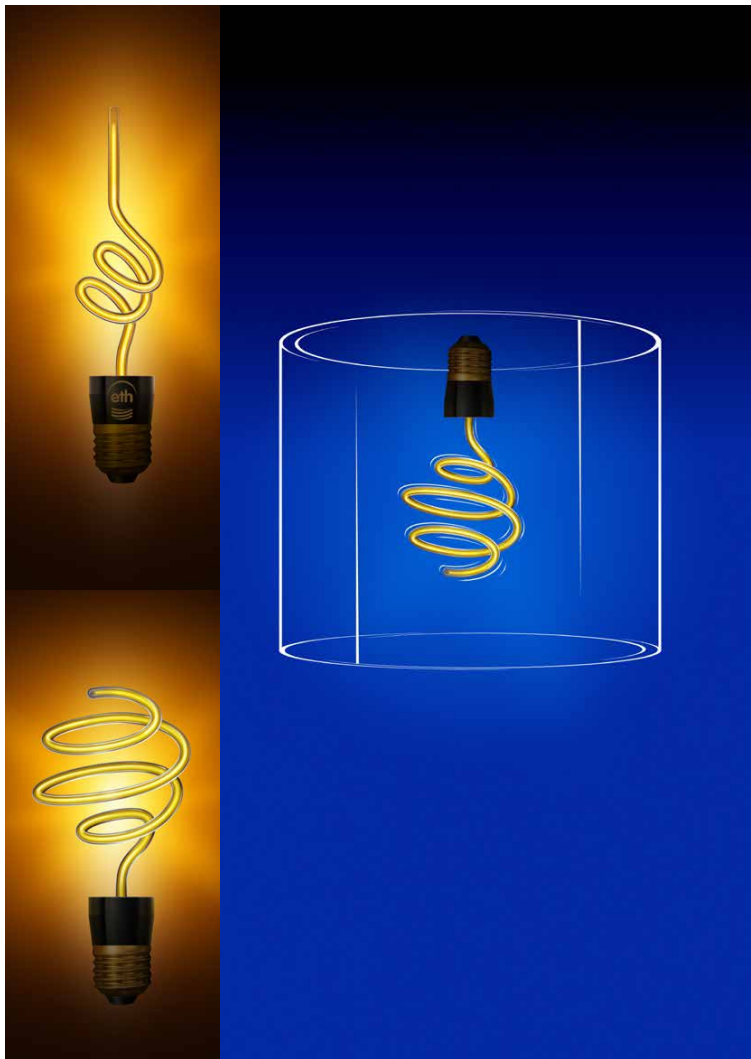

6-307730
1W-3,5W-7W(600LM)

6-307082
1W-2W-4W(265LM)

PURE

Introducing our latest innovation - the 'PURE' lightbulb! This trendy addition to our product lineup is designed to illuminate spaces with a touch of elegance and efficiency.

The 'PURE' lightbulb is the perfect choice for glass shade lamps, for example 'The Silo' on page 119.