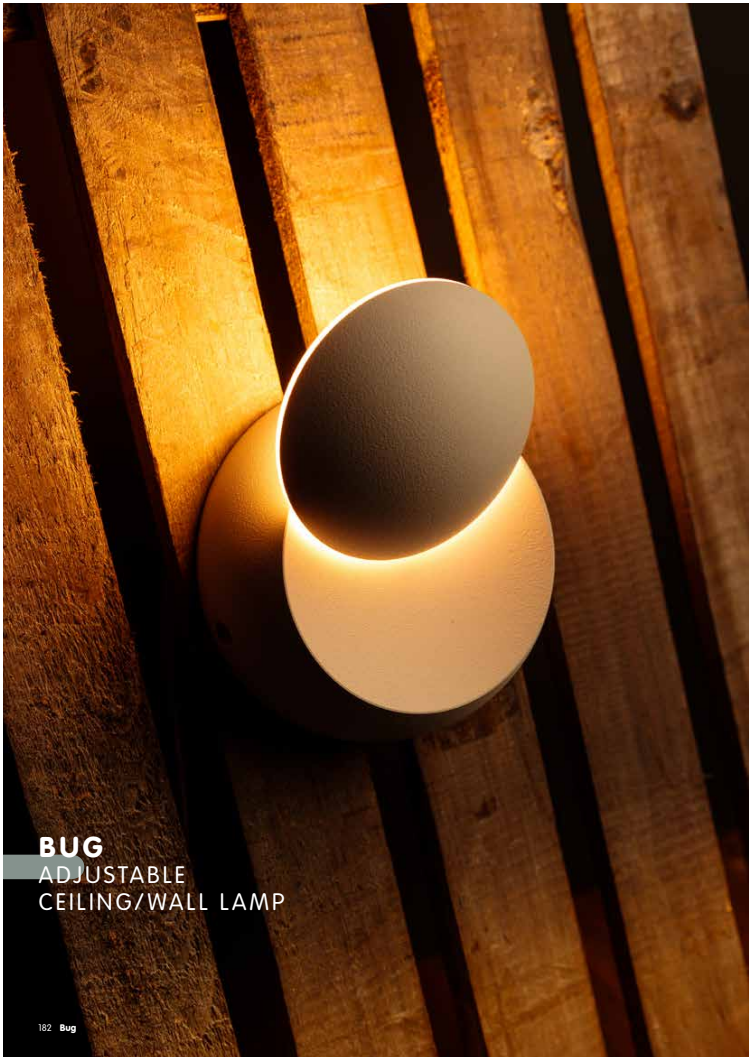

BUG
ADJUSTABLE
CEILING/WALL LAMP