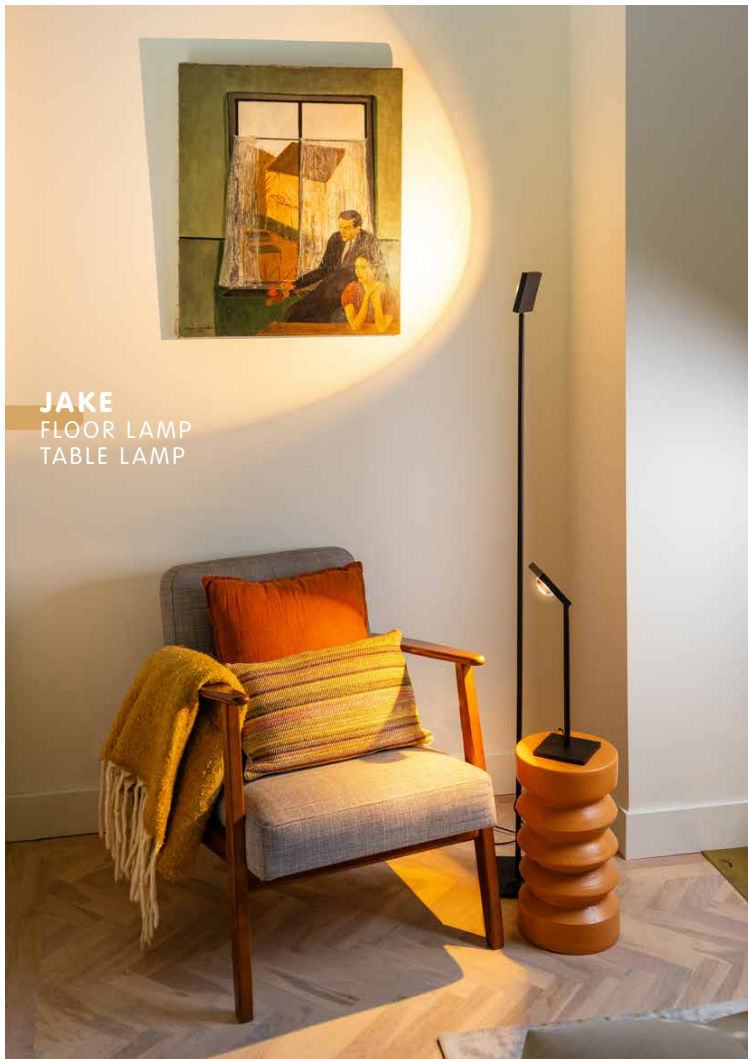

JAKE
FLOOR LAMP
TABLE LAMP