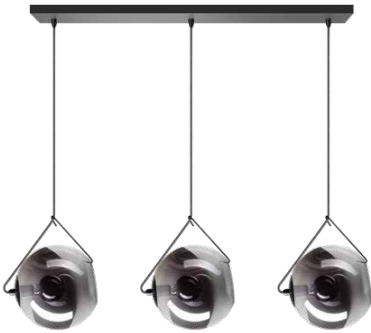

**DAVINA**  
PENDANT LAMP

**Davina**  
**Pendant Lamp**  
ø shade Smoke Glass 150mm  
**6-306313** lightbulb

- |  |  |   |
|--|--|---|
| <p><b>1 05-HL4190-30</b><br/>6x E27 / max. 15w / 230v<br/>ø total 800mm<br/>ø ceiling base 120mm<br/>length Rod 600mm/600mm<br/>adjustable (both included in box)<br/>length Rod 200mm</p> | <p><b>2 05-HL4191-30</b><br/>6x E27 / max. 15w / 230v<br/>length 1150mm<br/>width 750mm<br/>ø ceiling base 120mm<br/>length Rod 600mm/600mm<br/>adjustable (both included in box)<br/>length Rod 350mm</p> | <p><b>3 05-HL4192-30</b><br/>8x E27 / max. 15w / 230v<br/>ø total 845mm<br/>ø ceiling base 120mm<br/>length Rod 600mm/600mm<br/>adjustable or (both included in box)<br/>length Rod 350mm</p> |
|--|--|---|

**LIME**  
PENDANT LAMP  
FLOOR LAMP  
TABLE LAMP

TURN AND  
CUSTOMIZE

6-306191 lightbulb for all Lime's

<b>1 floor lamp</b> 5x E27	<b>05-VL8379-30</b> max. height 1830mm max. width 740mm ø shade 140mm height shade 150mm ø base 300mm height base 45mm	<b>3 table lamp</b> 2x E27	<b>05-TL3378-30</b> max. height 580mm max. width 450mm ø shade 140mm height shade 150mm ø base 180mm height base 25mm
<b>2 floor lamp</b> 3x E27	<b>05-VL8378-30</b> max. height 1650mm max. width 650mm ø shade 140mm height shade 150mm ø base 250mm height base 35mm	<b>4 pendant lamp</b> 7x E27	<b>05-HL4578-30</b> max. height 1750mm max. width 1300mm rod 5x 300mm ø shade 140mm height shade 150mm ø ceiling plate 120mm height ceiling plate 25mm

**ORB**  
PENDANT LAMP  
FLOOR LAMP  
TABLE LAMP

**05-HL4269-3036**  
 3x E27 / max. 15w (excl.) / 230v  
 length 900mm, ø shade 250mm  
 max. length cord 2000mm  
**6-306351** lightbulb

Nice detail: all Orb pendant lamps come with a bracket, so you can hang the glass shade in a playful way on the cord.