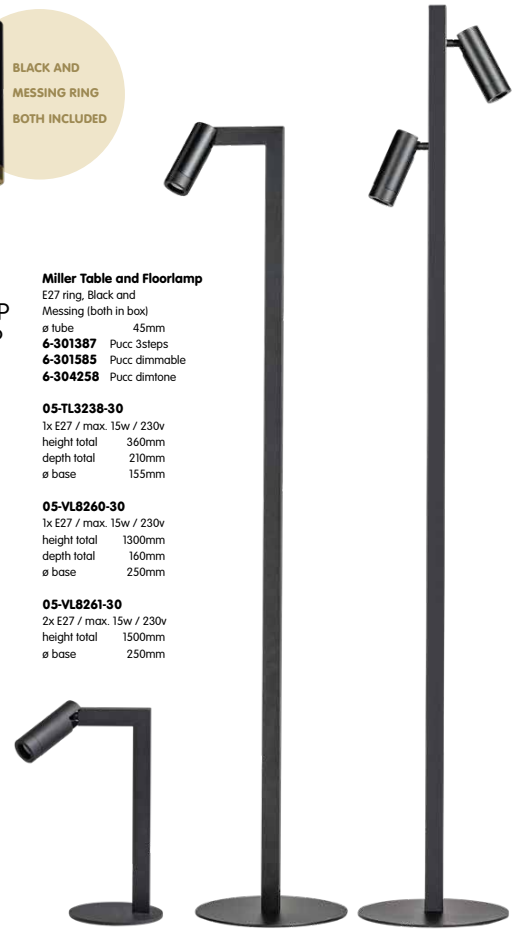

**MILLER
FLOOR LAMP
TABLE LAMP**

Miller Table and Floorlamp
E27 ring, Black and
Messing (both in box)
ø tube 45mm
6-301387 Pucc 3steps
6-301585 Pucc dimmable
6-304258 Pucc dimtone

05-TL3238-30
1x E27 / max. 15w / 230v
height total 360mm
depth total 210mm
ø base 155mm

05-VL8260-30
1x E27 / max. 15w / 230v
height total 1300mm
depth total 160mm
ø base 250mm

05-VL8261-30
2x E27 / max. 15w / 230v
height total 1500mm
ø base 250mm