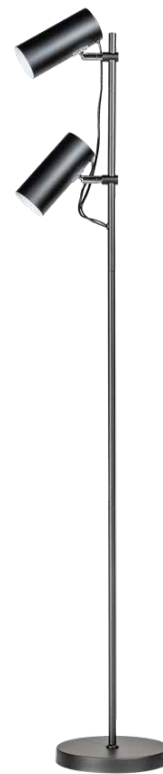

**TREE**  
FLOOR LAMP

164 Pike

**Pike**  
1x E27 / max. 15w (excl.) / 230v  
height 1800mm  
base 300mm

**05-VL8135-12 gold/black**  
**6-188811** lightbulb

**05-VL8135-30 black/gold**  
**6-188828** lightbulb

## PIKE FLOOR LAMP

Pike 165