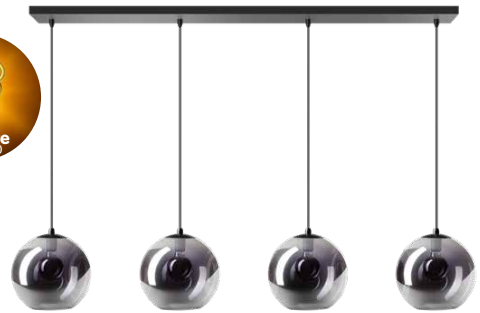

05-HL4267-3036
4x E27 / max. 15w (excl.) / 230v
length 1200mm, Ø shade 250mm
6-306351 lightbulb

05-HL4270-3036
6x E27 / max. 15w (excl.) / 230v
length 1300mm / width 300mm
ø shade 2x 300 / 2x 250 / 2x 200mm
max. length cord 2000mm
6-306351 lightbulb