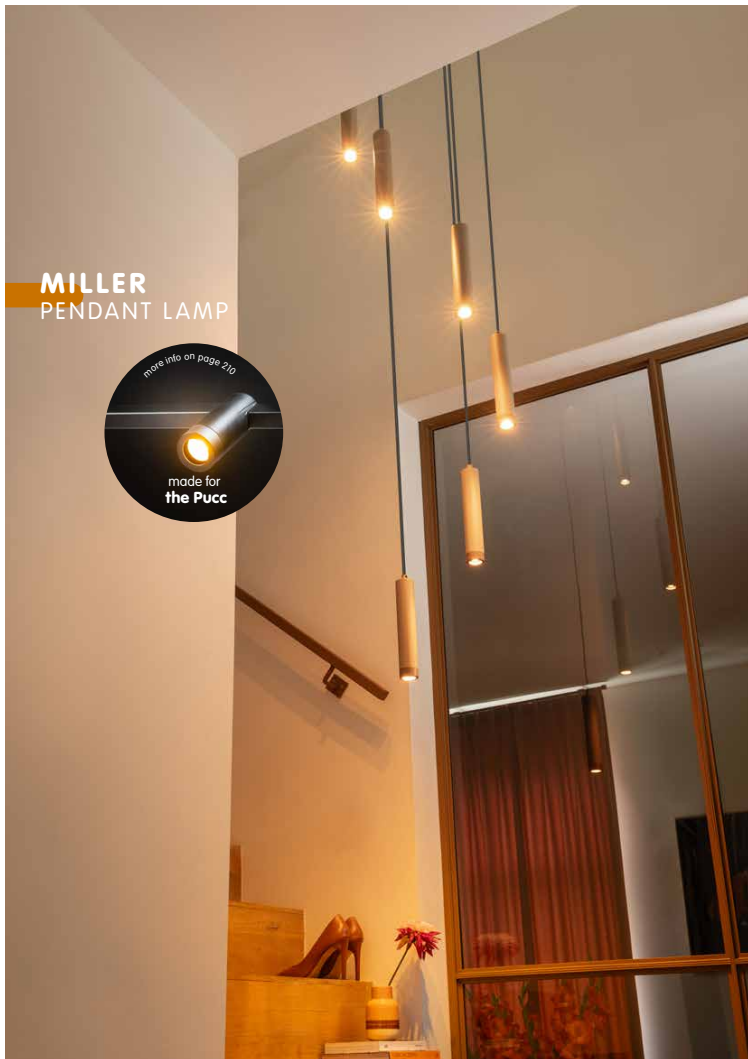

**05-VL8381-3004**  
 2x 3w – 66LM / 2700k  
 dimmer on rod  
 height 1500mm  
 Ø base 200mm  
 height base 24mm

**THE BRITT**  
 FLOOR LAMP  
 TABLE LAMP  
 WALL LAMP

**The Britt**  
 1x GU10 / max. 5w (excl.) / 230v  
 on/off switch on shade  
**6-302490** lightbulb

**05-TL3372-30**

total height 470mm  
 Ø top plate 250mm  
 height shade 320mm  
 Ø base 180mm  
 height base 4mm

**05-VL8371-30**

total height 1510mm  
 Ø top plate 300mm  
 height shade 400mm  
 Ø base 250mm  
 height base 4mm

**05-WL1371-30**

total height 250mm  
 Ø top plate 200mm  
 Ø wall base 100mm  
 depth base 23mm  
 total depth 240mm

**MILLER**  
PENDANT LAMP  
FLOOR LAMP  
TABLE LAMP  
WALL LAMP  
SPOT

**MILLER**  
PENDANT LAMP