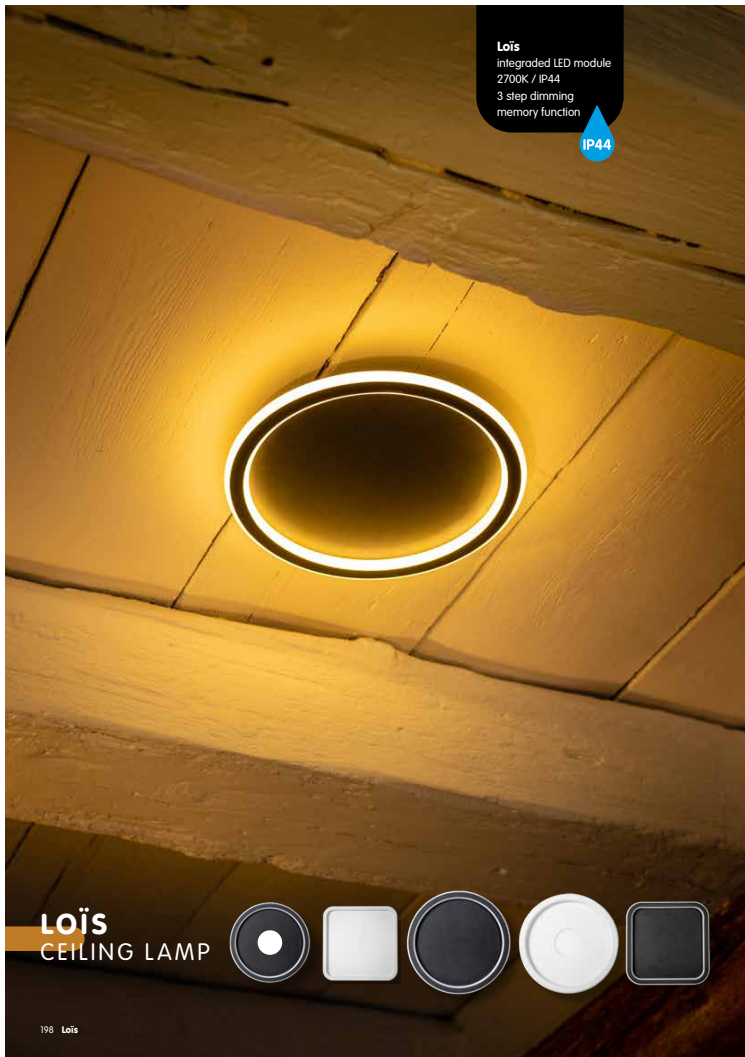

Loïs
integrated LED module
2700K / IP44
3 step dimming
memory function

Loïs
CEILING LAMP

Round

05-PL2322-30 Black
05-PL2322-31 White
LED 15w/660L
ø total 230mm
depth 50mm

05-PL2377-30 Black 15w
05-PL2323-31 White 24w
LED 1100L
ø total 300mm
depth 50mm

05-PL2378-30 Black
05-PL2378-31 White
LED 20w/1458L
ø total 400mm
depth 50mm

Square

05-PL2330-30 Black
05-PL2330-31 White
LED 15w/660L
length 200mm
width 200mm
depth 50mm

05-PL2331-30 Black
05-PL2331-31 White
LED 24w/1100L
length 300mm
width 300mm
depth 50mm

Round + extra LED

05-PL2327-30 Black
05-PL2327-31 White
LED 15w/660L
ø total 230mm
depth 60mm

05-PL2328-30 Black
LED 24w/1100L
ø total 300mm
depth 60mm

05-PL2329-30 Black
05-PL2329-31 White
LED 30w/1300L
ø total 400mm
depth 60mm

Oval

05-PL2374-30 black
05-PL2374-31 white
LED 12w - 888LM
width 300mm
depth 45mm

05-PL2375-30 black
05-PL2375-31 white
LED 15w - 1113LM
width 400mm
depth 45mm

05-PL2376-30 black
05-PL2376-31 white
LED 22w - 1577LM
width 600mm
depth 45mm