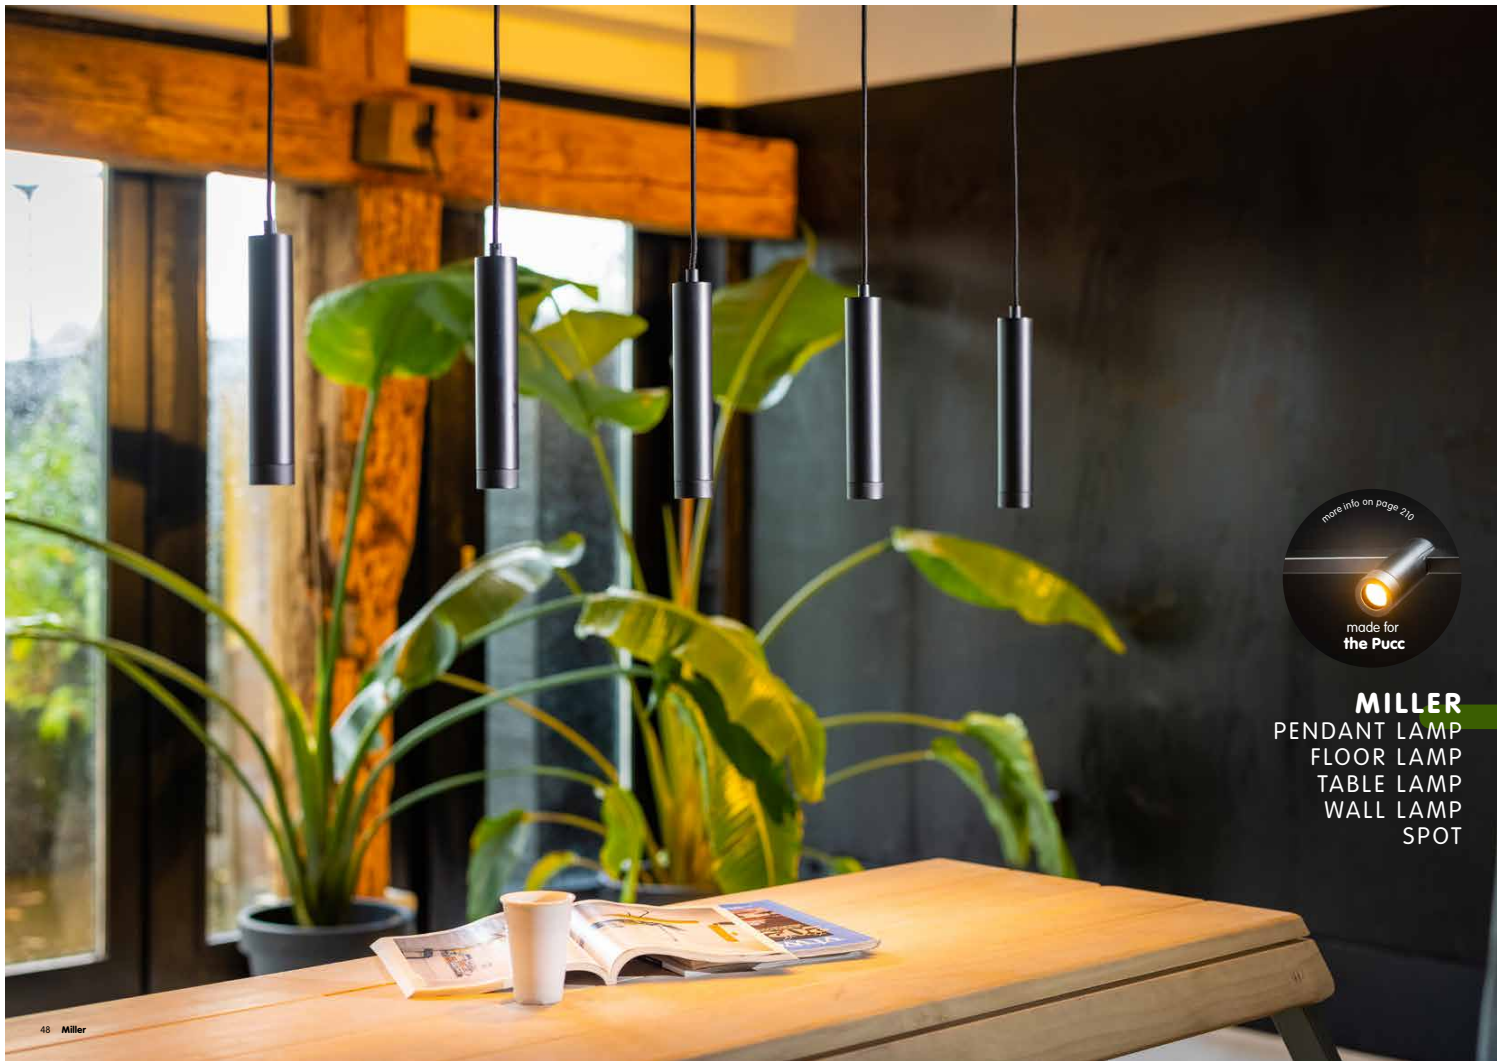

MILLER
PENDANT LAMP
FLOOR LAMP
TABLE LAMP
WALL LAMP
SPOT