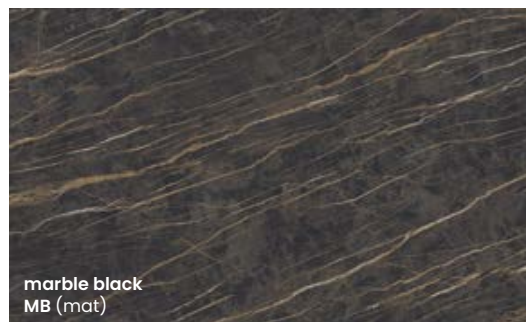

Table.ID Ceramic colors

CERAMIC GROUP 1