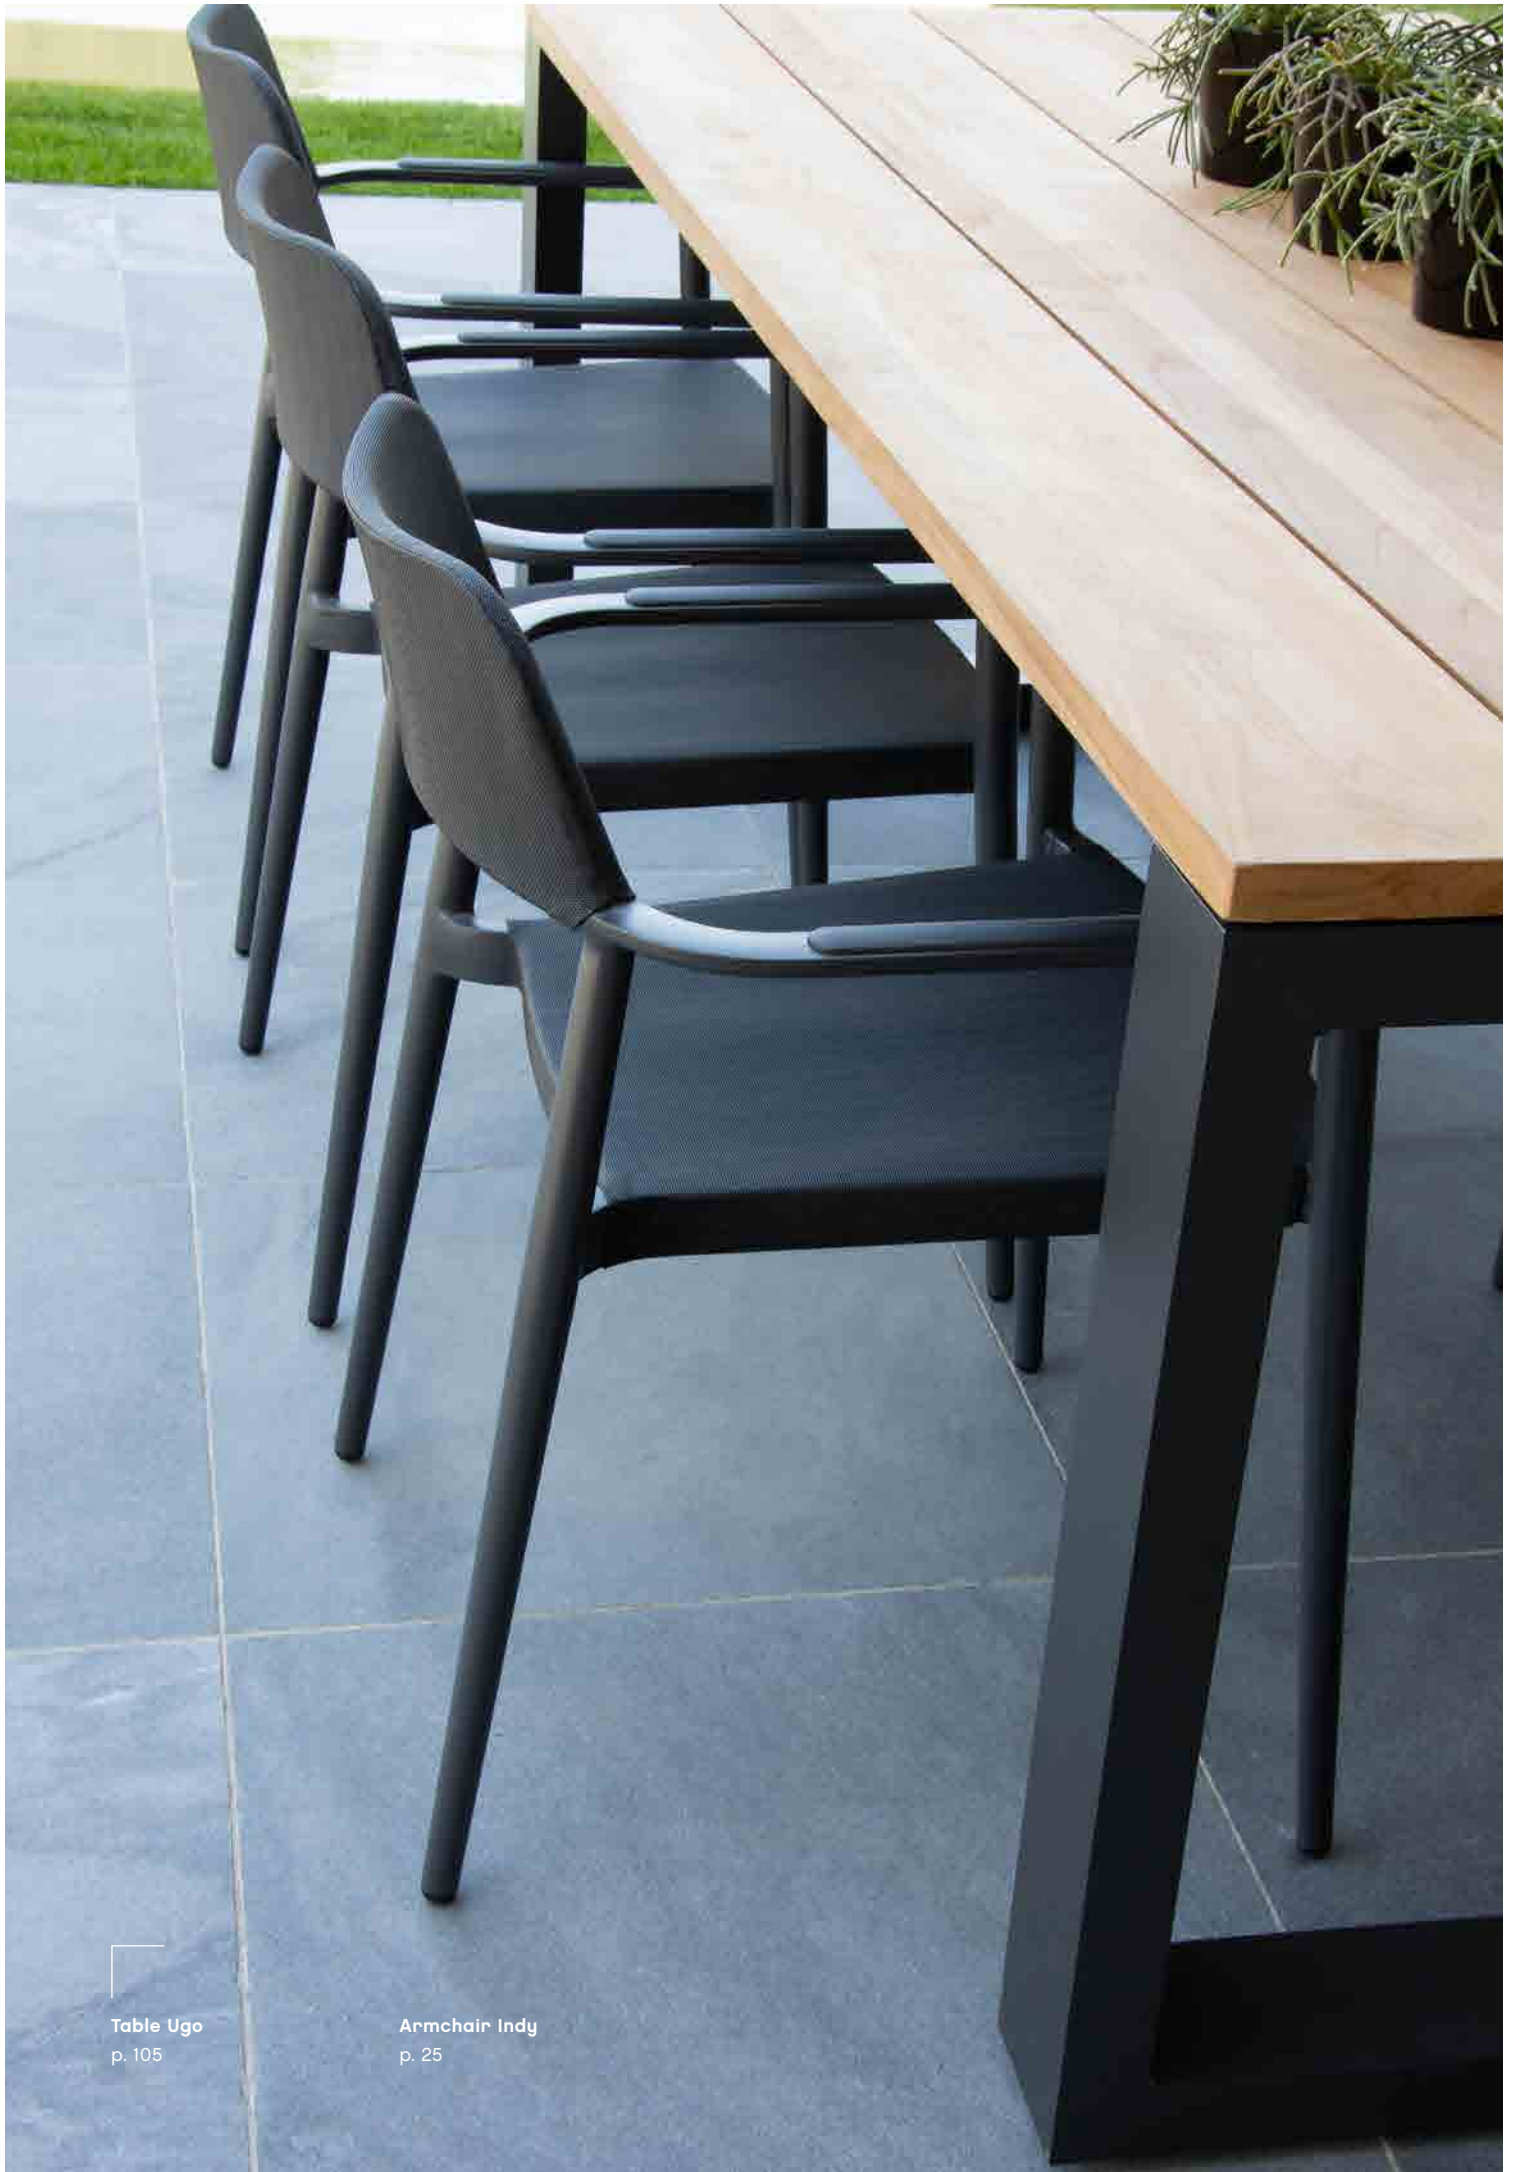

H 185 cm W 153 cm D 8 cm

40490BN

brandy

Table Ugo
p. 105

Armchair Indy
p. 25

teak and hardwood cleaner 0,5L + pad

REF. 99454

removes the grey layer of the wood