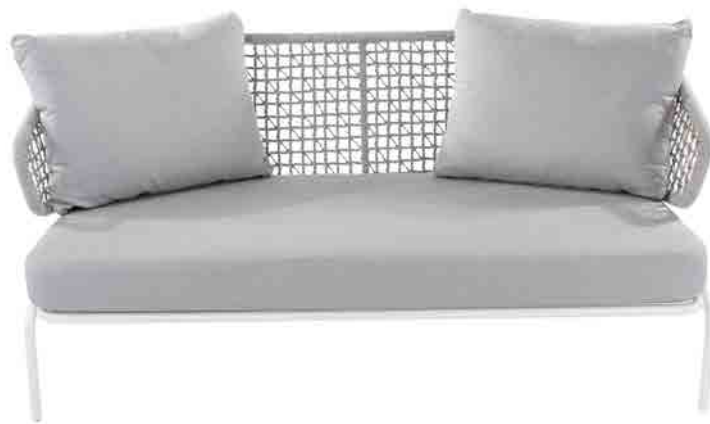

material: alu + rope

H 78 cm W 70 cm D 80 cm HS 41 cm HA 66 cm

A8760

ice + light grey
incl. light grey cushion

2-SEATER

material: alu + rope

H 78 cm W 170 cm D 80 cm HS 41 cm HA 66 cm

A8761