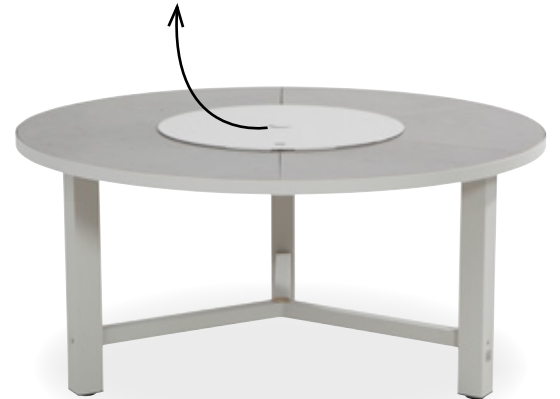

19334
DIVA dining table aluminium
taupe Ø 160cm
with lazy susan + hole
ceramic taupe

Lazy Susan

19360
DIVA dining table aluminium
seashell Ø 160cm
with lazy susan + hole
ceramic anthracite