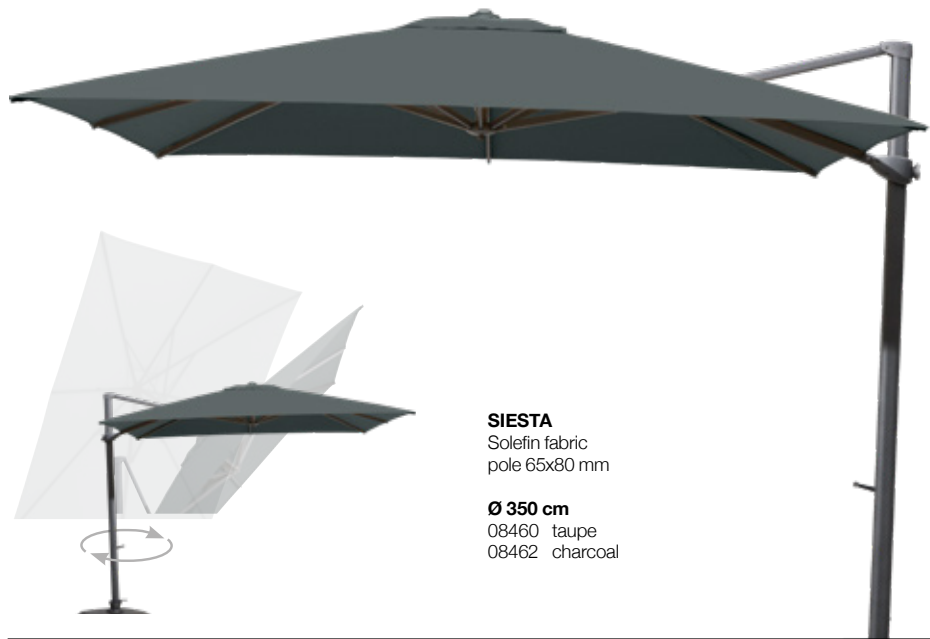

TILTING FUNCTION

4SO[®] PARASOLS

SIESTA PREMIUM

with tilt
pole 65x80 mm

300 x 300 cm
anthracite frame
08560 taupe
08559 charcoal

white frame
08590 taupe
08591 charcoal

OUTDOOR LIGHT

08545
light for outdoor parasol
with 24 LEDs
including 3 batteries and charger

Solefin fabric
with tilt
pole 100x65 mm

300 x 400 cm

anthracite frame
08569 charcoal
08570 taupe

300 x 400 cm

white frame
08592 charcoal
08593 taupe

**HAVE A
GOOD TIME**

SIESTA
Solefin fabric
pole 65x80 mm

Ø 350 cm
08460 taupe
08462 charcoal