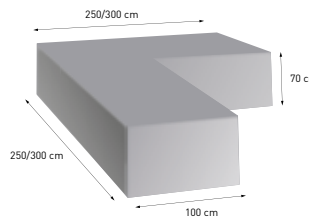

08576
POLYESTER COVER for corner
lounge group (D100)
H:70 W:250 L:250

08577
POLYESTER COVER for corner
lounge group (D100)
H:70 W:300 L:300

MAINTENANCE