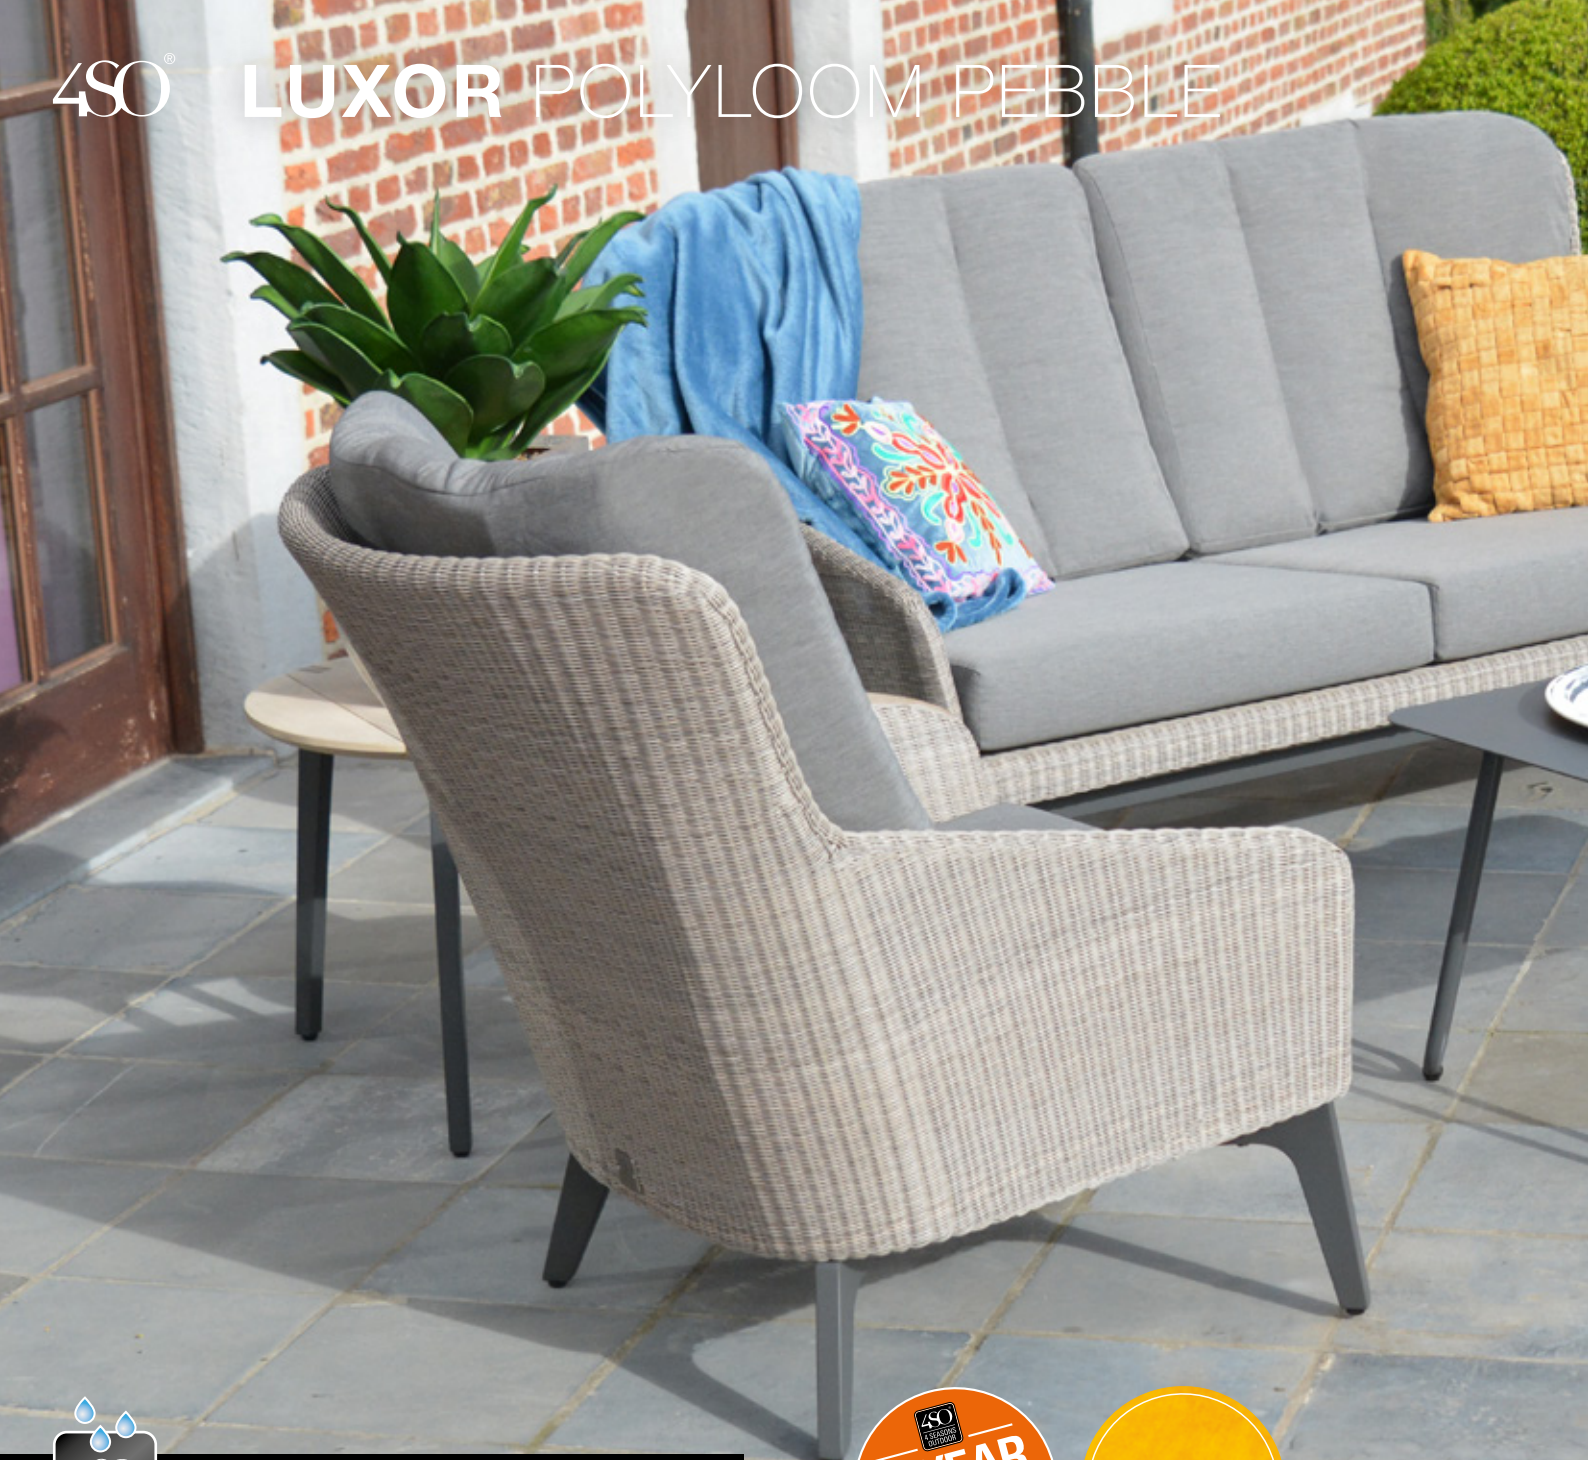

4SO® LUXOR POLYLOOM PEBBLE

ALL WEATHER CUSHIONS

**10 YEAR
GUARANTEE**
ON HULARO®
WICKER

NEW!