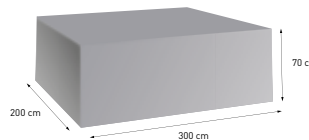

08579
POLYESTER COVER rectangular
group
H:70 W:200 L:300