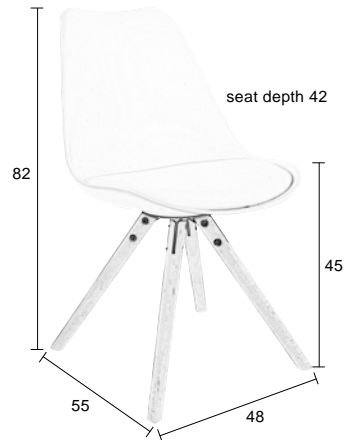

## KELL CHAIR

Polypropylene shell  
 Seat: PU-pillow with foam filling  
 Foam density seat: 24  
 Solid beech wood legs  
 Black powder coated iron frame  
 Maximum weight load: 120 kg

ZUIVER-CODE	GTIN-CODE	ITEM NAME		
1100302	8718548035164	CHAIR KELL WHITE		
1100303	8718548035171	CHAIR KELL DARK GREY		
PACKING	2 PCS/CTN	ORDER QTY: 2 PCS		
QTY	CTN SIZE (CM)	CBM	NW (KG)	GW (KG)
2	43x63x52	0,14	13 (2x6,5)	15

OZZY CHAIR

Polypropylene shell  
 Polyurethane seat cushion,  
 with PU-foam filling, density 28  
 Powder coated metal frame  
 Plastic feet  
 Maximum weight load: 120 kg

ZUIVER-CODE	GTIN-CODE	ITEM NAME		
1100287	8718548027558	CHAIR OZZY GREY		
1100288	8718548027572	CHAIR OZZY WHITE		
PACKING	2 PCS/CTN	ORDER QTY: 2 PCS		
QTY	CTN SIZE (CM)	CBM	NW (KG)	GW (KG)
2	51x59x50	0,15	10,8 (2x5,4)	12,5

TRYCK CHAIR

Polypropylene shell  
 Seat: PU-pillow with foam filling  
 Solid beech wood legs  
 Maximum weight load: 125 kg

ZUIVER-CODE	GTIN-CODE	ITEM NAME		
1100278	8718548026353	CHAIR TRYCK WHITE		
1100279	8718548026377	CHAIR TRYCK DARK GREY		
PACKING	2 PCS/CTN	ORDER QTY: 2 PCS		
QTY	CTN SIZE (CM)	CBM	NW (KG)	GW (KG)
2	73x32,5x50	0,12	11 (2x5,5)	13