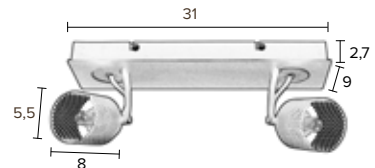

Dimmable ceiling or wall spotlight
Black or white powder coated shade and base
10 cm black or white textured cable
Perforated iron sheet shade, adjustable in all directions
Light source: 2x 4 watt G9 LED (included), 2700 Kelvin, 380 Lumen, 15.000 life hours
Note: Included A+ LED can be replaced for G9 halogen, max 28 W
Energy efficiency class: A+ - E (Energylabel 10)

Note: only certain 'leading edge' dimmers are suitable for this lamp. We recommend and have tested the following types:
Niko 310-01900, Niko 310-0280, Jung 100-494-70S, Peha 00-260623, Tronix 215-131, Eltako EUD61NPN-UC.

ZUIVER-CODE	GTIN-CODE	ITEM NAME		
5500617	8718548034426	SPOT LIGHT SANDY-2 WHITE		
5500619	8718548034440	SPOT LIGHT SANDY-2 BLACK		
PACKING	1 PCS / CTN, 12 PCS/MASTERCTN			
QTY	PACKING SIZE (CM)	CBM	NW (KG)	GW (KG)
1	12,5x10x32	0,004	0,73	0,8
12	42x39x33	0,056	8,8	10,5