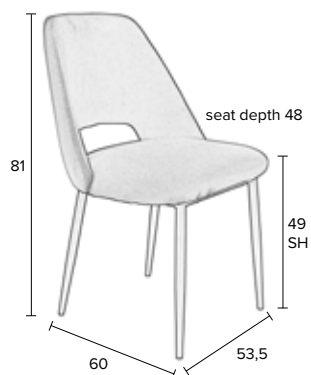

CINDERELLA CHAIR

NEW

100% polyester velvet
50.000 Martindale, colour fastness 4-5
Black powder coated steel legs with plastic foot caps
Plywood shell with polyester foam, density 24
Maximum weight load: 120 kg

ZUIVER-CODE	GTIN-CODE	ITEM NAME		
1100358	8718548039797	CHAIR CINDERELLA NAVY		
1100359	8718548039803	CHAIR CINDERELLA OLIVE		
1100360	8718548039810	CHAIR CINDERELLA DARK GREY		
1100361	8718548039827	CHAIR CINDERELLA OCEAN		
1100362	8718548039834	CHAIR CINDERELLA OLD PINK		
PACKING	2 PCS/CTN	ORDER QTY: 2 PCS		
QTY	CTN SIZE (CM)	CBM	NW (KG)	GW (KG)
2	66x65x64	0,232	13,8 (2x6,9)	16,3