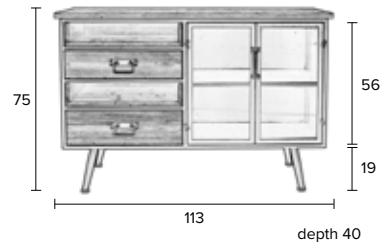

ZUIVER-CODE	GTIN-CODE	ITEM NAME		
4100030	8718548038523	CABINET DAMIAN LOW		
PACKING	1 PCS/CTN			
QTY	CTN SIZE (CM)	CBM	NW (KG)	GW (KG)
1	57x45x99	0,254	19,5	21,5

DAMIAN SIDEBOARD

NEW

Fir wood top & retractable shelves  
 Grey powder coated iron body and handles  
 Tempered glass doors  
 2 MDF drawers with fir wood front  
 Maximum weight load: 60 kg

ZUIVER-CODE	GTIN-CODE	ITEM NAME		
4300012	8718548038516	SIDEBOARD DAMIAN		
PACKING	1 PCS/CTN			
QTY	CTN SIZE (CM)	CBM	NW (KG)	GW (KG)
1	118x46x62	0,335	23	25

SIMON SHELF

NEW

5 fixed shelves  
 Fir wood slats on MDF base  
 Grey powder coated iron frame on castors  
 Maximum weight load: 30 kg per shelf