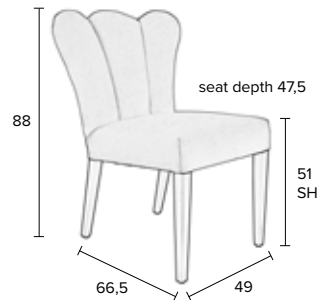

FAYE CHAIR

NEW

100% polyester velvet with panel stitching
> 25.000 Martindale, colour fastness 4
Brass coloured studs on back
Beech wood frame with PU-foam, seat density 30
Solid beech wood legs, black lacquered
Plastic foot caps
Maximum weight load: 160 kg

ZUIVER-CODE	GTIN-CODE	ITEM NAME		
1100323	8718548037052	CHAIR FAYE DARK GREY		
1100324	8718548037069	CHAIR FAYE BEIGE		
1100325	8718548037076	CHAIR FAYE DARK GREEN		
PACKING	2 PCS/CTN	ORDER QTY: 2 PCS		
QTY	CTN SIZE (CM)	CBM	NW (KG)	GW (KG)
2	65x87x106	0,60	15 (2x7,5)	18