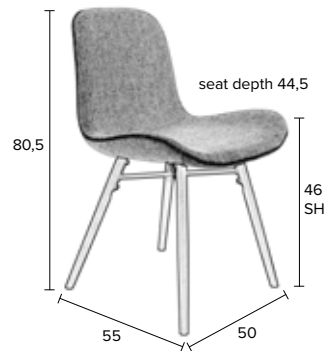

100% polyester fabric with zigzag stitching details
> 20.000 Martindale, colour fastness 4- 5
Plywood shell with PU-foam filling, density 25-30
Solid beech wood legs, black lacquered
Maximum weight load: 120 kg

ZUIVER-CODE	GTIN-CODE	ITEM NAME		
1100334	8718548038585	CHAIR LESTER LIGHT GREY		
1100335	8718548038592	CHAIR LESTER ANTHRACITE		
PACKING	2 PCS/CTN	ORDER QTY: 2 PCS		
QTY	CTN SIZE (CM)	CBM	NW (KG)	GW (KG)
2	72x55x43	0,170	10,6 (2x5,3)	12,8