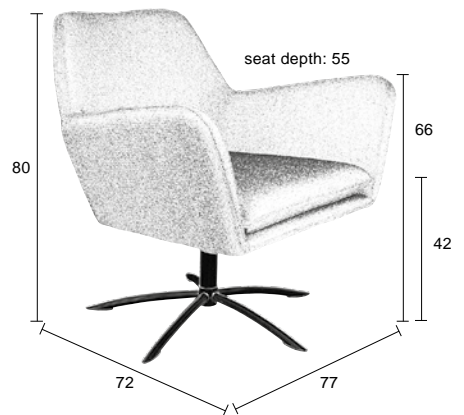

ZUIVER-CODE	GTIN-CODE	ITEM NAME		
3100040	8718548030831	LOUNGE CHAIR BON BROWN		
3100041	8718548030848	LOUNGE CHAIR BON DARK GREY		
PACKING	1 PCS/CTN			
QTY	CTN SIZE (CM)	CBM	NW (KG)	GW (KG)
1	80x72x56/35	0,26	11	13,5

KNUT LOUNGE CHAIR

100% polyester upholstery  
 Removable seat cover  
 Foam density: 25  
 Plywood shell  
 Iron swivel frame, black lacquered  
 Maximum weight load: 120 kg

ZUIVER-CODE	GTIN-CODE	ITEM NAME		
3100037	8718548027343	LOUNGE CHAIR KNUT DARK GREY		
PACKING	1 PCS/CTN			
QTY	CTN SIZE (CM)	CBM	NW (KG)	GW (KG)
1	80x73,5x40/64	0,28	12,8	15