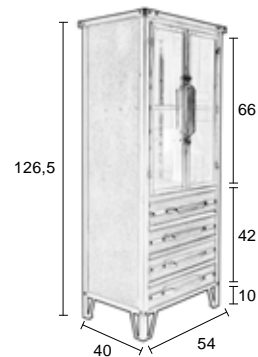

ZUIVER-CODE	GTIN-CODE	ITEM NAME		
4100024	8718548036635	CABINET OTIS		
PACKING	1 PCS/CTN			
QTY	CTN SIZE (CM)	CBM	NW (KG)	GW (KG)
1	46,5x58,5x132	0,36	28,1	30,7