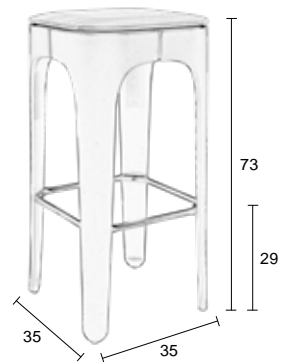

GEE CHAIR

Solid rubber wood  
 Spiles and legs in black or white  
 Maximum weight load: 110 kg

ZUIVER-CODE	GTIN-CODE	ITEM NAME		
1100223	8718548020672	CHAIR GEE WHITE		
1100224	8718548020689	CHAIR GEE BLACK		
PACKING	2 PCS/CTN	ORDER QTY: 2 PCS		
QTY	CTN SIZE (CM)	CBM	NW (KG)	GW (KG)
2	55,5x52,5x46,5	0,136	11	12,5

UP-HIGH BARSTOOL

Solid ash wood seat  
 Polypropylene legs  
 Chromed steel footrest  
 Maximum weight load: 150 kg

ZUIVER-CODE	GTIN-CODE	ITEM NAME		
1500239	8718548032941	BARSTOOL UP-HIGH WHITE		
1500240	8718548032958	BARSTOOL UP-HIGH BLACK		
1500241	8718548032965	BARSTOOL UP-HIGH DARK GREY		
PACKING	1 PCS/CTN			
QTY	CTN SIZE (CM)	CBM	NW (KG)	GW (KG)
1	74x38x16	0,045	5,76	6,76