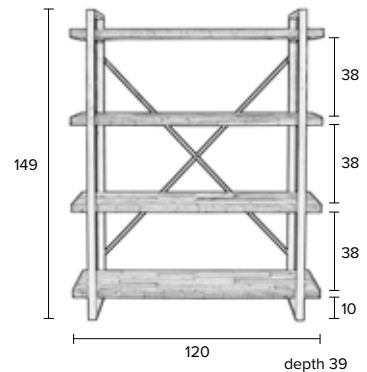

Solid fir wood slats on MDF base with reinforced core,
with water-based finish in several colours
Grey powder coated iron frame
Maximum weight load: 25 kg per shelf

ZUIVER-CODE	GTIN-CODE	ITEM NAME		
4200015	8718548038479	SHELF JOY		
PACKING	1 PCS/CTN			
QTY	CTN SIZE (CM)	CBM	NW (KG)	GW (KG)
1	43x28x154	0,185	32	34