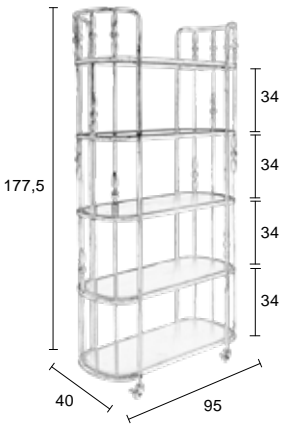

ZUIVER-CODE	GTIN-CODE	ITEM NAME		
4200008	8718548032880	SHELF BLOS		
PACKING	1 PCS/CTN			
QTY	CTN SIZE (CM)	CBM	NW (KG)	GW (KG)
1	176x26x41	0,188	20,8	23,5