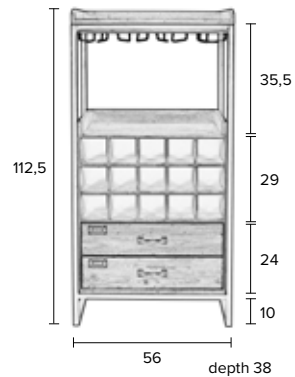

CHIP SIDEBOARD

NEW

Carved solid fir wood artwork on MDF drawers  
 Grey lacquered MDF body with distressed look  
 Grey powder coated iron legs  
 Maximum weight load: 50 kg

ZUIVER-CODE	GTIN-CODE	ITEM NAME		
4300011	8718548038394	SIDEBOARD CHIP		
PACKING	1 PCS/CTN			
QTY	CTN SIZE (CM)	CBM	NW (KG)	GW (KG)
1	155x45x41	0,286	33,5	35,8

EDGAR CABINET

NEW

Fir wood top and bottle compartment  
 2 MDF drawers with fir wood front  
 Grey powder coated iron frame  
 Four row rack to store your glasses  
 Maximum weight load: 60 kg

ZUIVER-CODE	GTIN-CODE	ITEM NAME		
4100028	8718548038493	CABINET EDGAR		
PACKING	1 PCS/CTN			
QTY	CTN SIZE (CM)	CBM	NW (KG)	GW (KG)
1	62x44x119	0,324	19	21