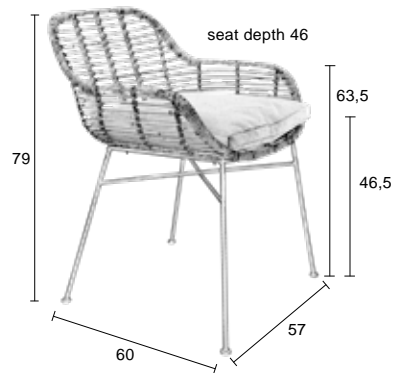

ZUIVER-CODE	GTIN-CODE	ITEM NAME		
1200141	8718548033245	ARMCHAIR TIGER		
PACKING	1 PCS/CTN			
QTY	CTN SIZE (CM)	CBM	NW (KG)	GW (KG)
1	61x60x50	0,183	8,03	9,82