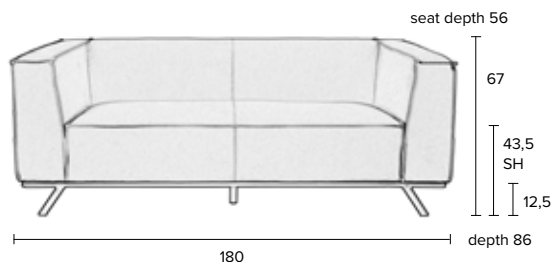

2,5 seater with fixed seat and back
100% cotton fabric, 25.000 Martindale,
colour fastness 4
Pine wood frame with PU-foam, density 28
Black powder coated iron legs with plastic foot caps
Magazine pouches on both sides
Maximum weight load: 250 kg

ZUIVER-CODE	GTIN-CODE	ITEM NAME		
3200139	8718548036864	SOFA GIAN GREEN DESERT		
3200140	8718548036871	SOFA GIAN CHARCOAL		
PACKING	1 PCS/CTN			
QTY	CTN SIZE (CM)	CBM	NW (KG)	GW (KG)
1	184x89x71	1,16	46	51