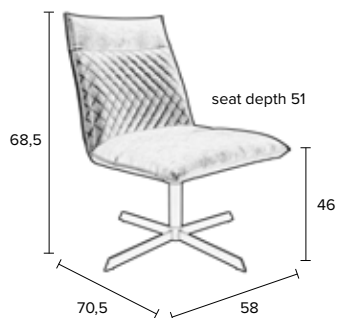

PU-leather with decorative diamond stitching details
> 20.000 Martindale, colour fastness 4
Plywood shell with PU-foam, density 24
Black powder coated iron frame with plastic foot caps
Maximum weight load: 120 kg

ZUIVER-CODE	GTIN-CODE	ITEM NAME		
3100056	8718548036659	LOUNGE CHAIR IVAR DARK BROWN		
3100057	8718548036666	LOUNGE CHAIR IVAR BROWN		
3100058	8718548036673	LOUNGE CHAIR IVAR BLUE		
PACKING	1 PCS/CTN			
QTY	CTN SIZE (CM)	CBM	NW (KG)	GW (KG)
1	L-shaped box: 68x58x60,5	0,185	12,5	14