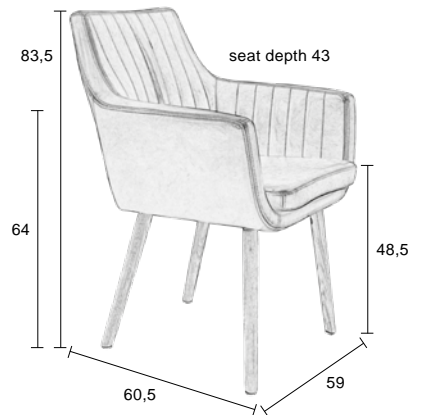

LEON CHAIR

NEW

Polypropylene shell with scale pattern on the back  
 Iron legs with wood transfer foil  
 Maximum weight load: 125 kg

ZUIVER-CODE	GTIN-CODE	ITEM NAME		
1100304	8718548035089	CHAIR LEON WHITE		
1100305	8718548035096	CHAIR LEON GREY		
1100306	8718548035102	CHAIR LEON BLUE		
1100307	8718548035119	CHAIR LEON GREEN		
PACKING	2 PCS/CTN	ORDER QTY: 2 PCS		
QTY	CTN SIZE (CM)	CBM	NW (KG)	GW (KG)
2	55x46x55	0,14	8 (2x4)	10,6

REX CHAIR

NEW

Polypropylene shell & legs  
 For indoor and outdoor use  
 Stackable up to 6 chairs  
 Maximum weight load: 125 kg

ZUIVER-CODE	GTIN-CODE	ITEM NAME		
1100308	8718548035591	CHAIR REX WHITE		
1100309	8718548035607	CHAIR REX GREY		
1100310	8718548035614	CHAIR REX BLUE		
1100311	8718548035621	CHAIR REX GREEN		
PACKING	2 PCS/CTN	ORDER QTY: 2 PCS		
QTY	CTN SIZE (CM)	CBM	NW (KG)	GW (KG)
2	72x48,5x91	0,318	8,8 (2x4,4)	11,1

PIKE ARMCHAIR

Vintage PU-leather  
 Plywood back and seat  
 Black powder coated steel frame  
 PU-foam, density seat: 30, back: 25  
 Solid oak wood legs, black lacquered  
 Maximum weight load: 120 kg