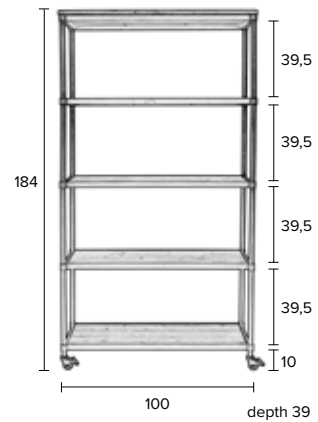

ZUIVER-CODE	GTIN-CODE	ITEM NAME		
4100030	8718548038523	CABINET DAMIAN LOW		
PACKING	1 PCS/CTN			
QTY	CTN SIZE (CM)	CBM	NW (KG)	GW (KG)
1	57x45x99	0,254	19,5	21,5

DAMIAN SIDEBOARD

NEW

Fir wood top & retractable shelves  
 Grey powder coated iron body and handles  
 Tempered glass doors  
 2 MDF drawers with fir wood front  
 Maximum weight load: 60 kg

ZUIVER-CODE	GTIN-CODE	ITEM NAME		
4300012	8718548038516	SIDEBOARD DAMIAN		
PACKING	1 PCS/CTN			
QTY	CTN SIZE (CM)	CBM	NW (KG)	GW (KG)
1	118x46x62	0,335	23	25

SIMON SHELF

NEW

5 fixed shelves  
 Fir wood slats on MDF base  
 Grey powder coated iron frame on castors  
 Maximum weight load: 30 kg per shelf

ZUIVER-CODE	GTIN-CODE	ITEM NAME		
4200013	8718548038400	SHELF SIMON		
PACKING	1 PCS/CTN			
QTY	CTN SIZE (CM)	CBM	NW (KG)	GW (KG)
1	105x25x47	0,123	30	32

SAMUEL SHELF

NEW

Grey powder coated iron frame and handles  
 Plastic foot caps  
 Solid fir wood open unit  
 4 MDF drawers with fir wood front  
 Maximum weight load: 50 kg