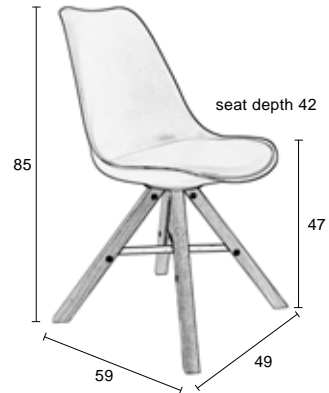

JAKE CHAIR

Vintage PU-leather  
 Plywood back and seat  
 Black powder coated steel frame  
 PU-foam, density seat: 30, back: 25  
 Solid oak wood legs, black lacquered  
 Maximum weight load: 120 kg

ZUIVER-CODE	GTIN-CODE	ITEM NAME		
1100260	8718548025172	CHAIR JAKE WORN BLACK		
1100261	8718548025189	CHAIR JAKE WORN BROWN		
PACKING	1 PCS/CTN			
QTY	CTN SIZE (CM)	CBM	NW (KG)	GW (KG)
1	46x22x46	0,047	6,2	7,5

## FLOKE CHAIR

Vintage PU-leather  
 Pine wood shell  
 Polyester foam filling  
 Foam density seat: 32, back: 28  
 Black powder coated steel frame  
 Maximum weight load: 120 kg

ZUIVER-CODE	GTIN-CODE	ITEM NAME		
1100248	8718548023826	CHAIR FLOKE BLACK		
1100249	8718548023840	CHAIR FLOKE COGNAC		
PACKING	2 PCS/CTN	ORDER QTY: 2 PCS		
QTY	CTN SIZE (CM)	CBM	NW (KG)	GW (KG)
2	60x55x65	0,214	12,6 (2x6,3)	15

DION ARMCHAIR

Vintage PU-leather  
 Pine wood shell  
 Polyester foam filling  
 Foam density seat: 32, back: 28  
 Black powder coated steel frame  
 Maximum weight load: 120 kg

ZUIVER-CODE	GTIN-CODE	ITEM NAME		
1200120	8718548023888	ARMCHAIR DION BLACK		
1200121	8718548023901	ARMCHAIR DION COGNAC		
PACKING	2 PCS/CTN	ORDER QTY: 2 PCS		
QTY	CTN SIZE (CM)	CBM	NW (KG)	GW (KG)
2	77x60x57	0,263	14 (2x7)	16

## KELL CHAIR

Polypropylene shell  
 Seat: PU-pillow with foam filling  
 Foam density seat: 24  
 Solid beech wood legs  
 Black powder coated iron frame  
 Maximum weight load: 120 kg

ZUIVER-CODE	GTIN-CODE	ITEM NAME		
1100302	8718548035164	CHAIR KELL WHITE		
1100303	8718548035171	CHAIR KELL DARK GREY		
PACKING	2 PCS/CTN	ORDER QTY: 2 PCS		
QTY	CTN SIZE (CM)	CBM	NW (KG)	GW (KG)
2	43x63x52	0,14	13 (2x6,5)	15