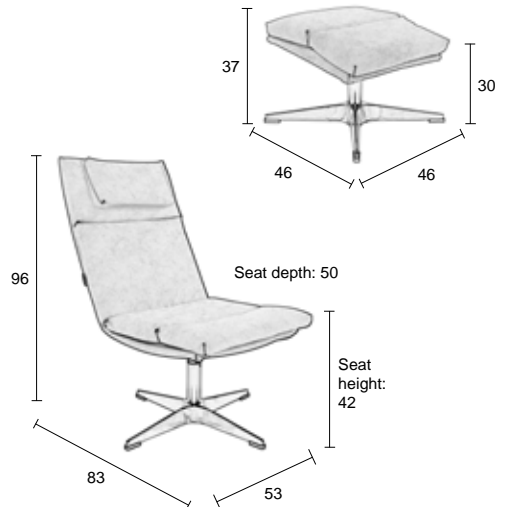

Set of loungechair & footstool
Vintage PU-leather in beige
Plywood shell with foam filling, density 24-33
Chromed aluminium alloy 4-star swivel base with rubber feet
Maximum weight load: 120 kg (chair), 50 kg (footstool)

Note: Use the extra head rest for a more active position; throw it backwards to relax!

ZUIVER-CODE	GTIN-CODE	ITEM NAME		
3100046	8718548033443	LOUNGE CHAIR CHILL SET VINTAGE BEIGE		
3100047	8718548033450	LOUNGE CHAIR CHILL SET VINTAGE GREY		
PACKING	1 PCS/CTN			
QTY	CTN SIZE (CM)	CBM	NW (KG)	GW (KG)
1	97,5x38x54	0,2	15,2	17,5