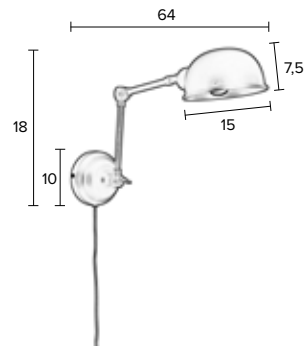

ZUIVER-CODE	GTIN-CODE	ITEM NAME		
5400022	8718548037427	WALL LAMP MAARTEN BLACK		
PACKING	6 PCS/CTN	ORDER QTY: 6 PCS		
QTY	CTN SIZE (CM)	CBM	NW (KG)	GW (KG)
1	66x16x14	0,019	0,98	1,64
6	46x35x71	0,151	5,88	11,08