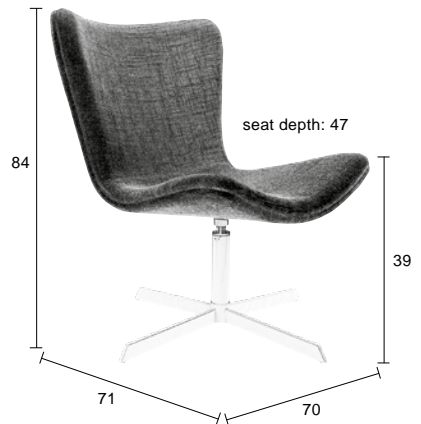

KNUT LOUNGE CHAIR

100% polyester upholstery  
 Removable seat cover  
 Foam density: 25  
 Plywood shell  
 Iron swivel frame, black lacquered  
 Maximum weight load: 120 kg

ZUIVER-CODE	GTIN-CODE	ITEM NAME		
3100037	8718548027343	LOUNGE CHAIR KNUT DARK GREY		
PACKING	1 PCS/CTN			
QTY	CTN SIZE (CM)	CBM	NW (KG)	GW (KG)
1	80x73,5x40/64	0,28	12,8	15

KJELL LOUNGE CHAIR

Mixed fabric upholstery (54% viscose, 23% linen, 14% polyester, 9% cotton)  
 Foam density: 25  
 Plywood shell  
 Iron swivel frame, white lacquered  
 Maximum weight load: 120 kg

ZUIVER-CODE	GTIN-CODE	ITEM NAME		
3100035	8718548027329	LOUNGE CHAIR KJELL LIGHT BLUE		
3100036	8718548027336	LOUNGE CHAIR KJELL GREY		
PACKING	1 PCS/CTN			
QTY	CTN SIZE (CM)	CBM	NW (KG)	GW (KG)
1	L-shaped box: 67 (22/45)x70 x59(19/40)	0,151	12	14