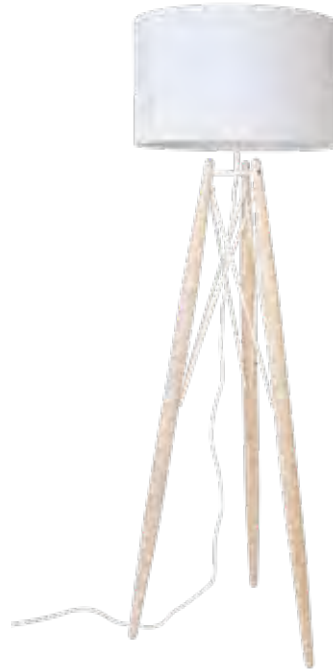

EIFFEL FLOOR LAMP

Knockdown textile shade with velcro
Solid pine wood base, natural lacquered,
with iron construction in colour of shade
220 cm textured PVC cable with foot on/off switch
Light source: E27
Energy efficiency class: A++ - E (Energylabel 1)

75 W   32 W   22 W