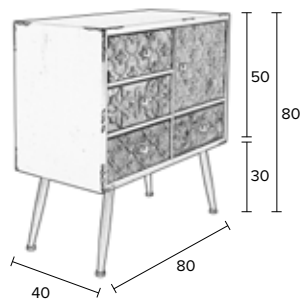

Carved solid fir wood artwork on MDF drawers & door
Grey lacquered MDF body with distressed look
Grey powder coated iron legs
Maximum weight load: 50 kg

ZUIVER-CODE	GTIN-CODE	ITEM NAME		
4100026	8718548038387	CABINET CHIP		
PACKING	1 PCS/CTN			
QTY	CTN SIZE (CM)	CBM	NW (KG)	GW (KG)
1	85x46x63	0,246	26	28