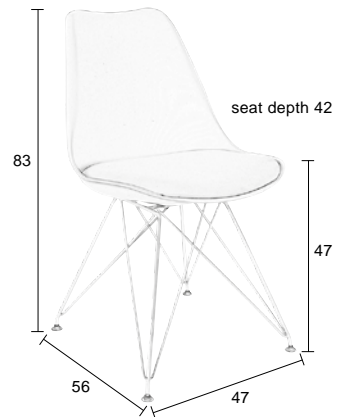

## KELL CHAIR

Polypropylene shell  
 Seat: PU-pillow with foam filling  
 Foam density seat: 24  
 Solid beech wood legs  
 Black powder coated iron frame  
 Maximum weight load: 120 kg

ZUIVER-CODE	GTIN-CODE	ITEM NAME		
1100302	8718548035164	CHAIR KELL WHITE		
1100303	8718548035171	CHAIR KELL DARK GREY		
PACKING	2 PCS/CTN	ORDER QTY: 2 PCS		
QTY	CTN SIZE (CM)	CBM	NW (KG)	GW (KG)
2	43x63x52	0,14	13 (2x6,5)	15

OZZY CHAIR

Polypropylene shell  
 Polyurethane seat cushion,  
 with PU-foam filling, density 28  
 Powder coated metal frame  
 Plastic feet  
 Maximum weight load: 120 kg

ZUIVER-CODE	GTIN-CODE	ITEM NAME		
1100287	8718548027558	CHAIR OZZY GREY		
1100288	8718548027572	CHAIR OZZY WHITE		
PACKING	2 PCS/CTN	ORDER QTY: 2 PCS		
QTY	CTN SIZE (CM)	CBM	NW (KG)	GW (KG)
2	51x59x50	0,15	10,8 (2x5,4)	12,5