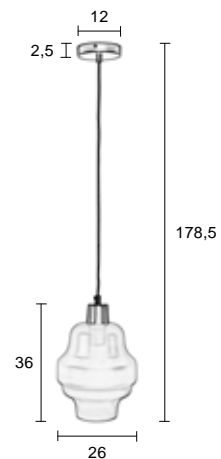

Frosted-look glass shade, spray painted
Antique-zinc plated lamp holder
Black powder coated iron canopy
170 cm black textured cable
Light source: E27
Energy efficiency class: A++ - E (Energylabel 1)

25 W 13 W 15 W

ZUIVER-CODE	GTIN-CODE	ITEM NAME		
5300131	8718548034587	PENDANT LAMP ROSE ANTHRACITE		
5300132	8718548034594	PENDANT LAMP ROSE TERRA		
5300133	8718548034600	PENDANT LAMP ROSE BLUE		
PACKING	1 PCS/CTN			
QTY	CTN SIZE (CM)	CBM	NW (KG)	GW (KG)
1	33x34x45	0,05	2,52	2,9