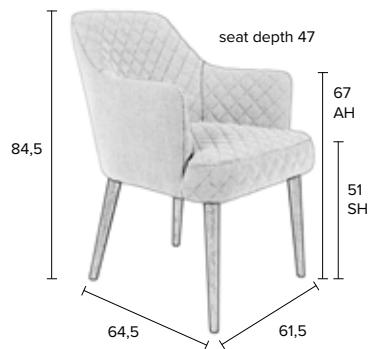

FAYE CHAIR

NEW

100% polyester velvet with panel stitching  
 > 25.000 Martindale, colour fastness 4  
 Brass coloured studs on back  
 Beech wood frame with PU-foam, seat density 30  
 Solid beech wood legs, black lacquered  
 Plastic foot caps  
 Maximum weight load: 160 kg

ZUIVER-CODE	GTIN-CODE	ITEM NAME		
1100323	8718548037052	CHAIR FAYE DARK GREY		
1100324	8718548037069	CHAIR FAYE BEIGE		
1100325	8718548037076	CHAIR FAYE DARK GREEN		
PACKING	2 PCS/CTN	ORDER QTY: 2 PCS		
QTY	CTN SIZE (CM)	CBM	NW (KG)	GW (KG)
2	65x87x106	0,60	15 (2x7,5)	18

SOLANCE ARMCHAIR

NEW

Mixed fabric with decorative diamond stitching details  
 (35% rayon, 31% linnen, 22% polyester, 12% cotton)  
 > 25.000 Martindale, colour fastness 3  
 Solid beech wood frame with PU-foam; seat density  
 38, back density 25  
 Solid oak wood legs with grey wash finish and plastic  
 foot caps  
 Maximum weight load: 120 kg