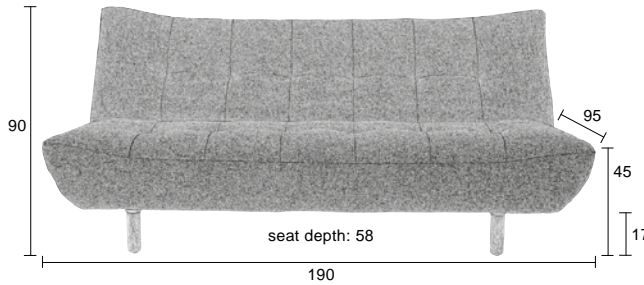

KNUT LOUNGE CHAIR

100% polyester upholstery  
 Removable seat cover  
 Foam density: 25  
 Plywood shell  
 Iron swivel frame, black lacquered  
 Maximum weight load: 120 kg

ZUIVER-CODE	GTIN-CODE	ITEM NAME		
3100037	8718548027343	LOUNGE CHAIR KNUT DARK GREY		
PACKING	1 PCS/CTN			
QTY	CTN SIZE (CM)	CBM	NW (KG)	GW (KG)
1	80x73,5x40/64	0,28	12,8	15

KJELL LOUNGE CHAIR

Mixed fabric upholstery (54% viscose, 23% linen, 14% polyester, 9% cotton)  
 Foam density: 25  
 Plywood shell  
 Iron swivel frame, white lacquered  
 Maximum weight load: 120 kg

ZUIVER-CODE	GTIN-CODE	ITEM NAME		
3100035	8718548027329	LOUNGE CHAIR KJELL LIGHT BLUE		
3100036	8718548027336	LOUNGE CHAIR KJELL GREY		
PACKING	1 PCS/CTN			
QTY	CTN SIZE (CM)	CBM	NW (KG)	GW (KG)
1	L-shaped box: 67 (22/45)x70 x59(19/40)	0,151	12	14

NYAMAN SOFA BED

Sofa bed with adjustable back  
 Upright, flat or reclining position  
 100% polyester fabric with recycled foam filling  
 Wooden & plywood frame  
 Foam density 50-60  
 Solid oak legs  
 Maximum weight load: 250 kg  
 Bed size: 190 x 125 cm (LxW)