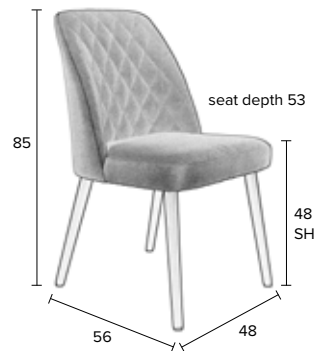

100% polyester fabric with decorative diamond stitching details
> 20.000 Martindale, colour fastness 4-5
Plywood shell with PU-foam filling, density 25-30
Solid beech wood legs, walnut colour finish
Maximum weight load: 120 kg

ZUIVER-CODE	GTIN-CODE	ITEM NAME		
1100332	8718548038561	CHAIR CONWAY BEIGE		
1100333	8718548038578	CHAIR CONWAY BLACK		
PACKING	2 PCS/CTN	ORDER QTY: 2 PCS		
QTY	CTN SIZE (CM)	CBM	NW (KG)	GW (KG)
2	63x53x51	0,170	12,8 (2x6,4)	15