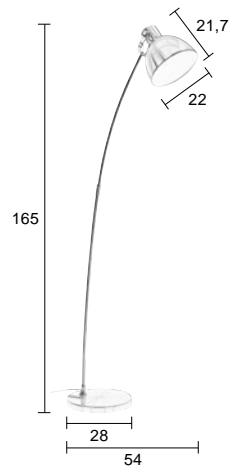

Copper plated metal shade and body
Marble base with copper plated cover
Tilttable shade
Black VDE cable with foot on/off switch
Wire length: 200 cm
Light source: E27
Energy efficiency class: A++ - E (Energylabel 1)

40 W   13 W   5 W

ZUIVER-CODE	GTIN-CODE	ITEM NAME		
5100039	8718548022010	FLOOR LAMP BLUSH COPPER		
PACKING	1 PCS/CTN			
QTY	CTN SIZE (CM)	CBM	NW (KG)	GW (KG)
1	92x32x19,5	0,06	6,6	8