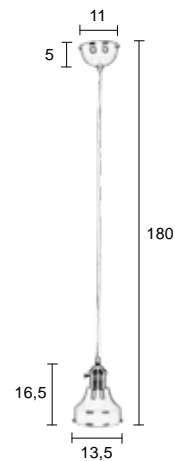

Glossy white metal shade
Antique brass lamp holder
Glossy white metal canopy
150 cm black textured cable
Light source: E27
Energy efficiency class: A++ - E (Energylabel 1)