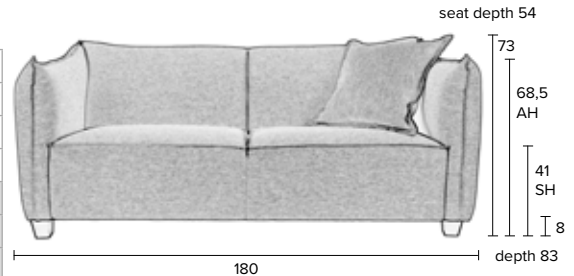

2,5-seater with fixed cover in mixed fabric
(90% polyester, 10% linen),
25.000 Martindale, colour fastness 4
Pine wood frame with PU-foam, density 28
8 cm solid black rubber wood legs, plastic caps
1 pillow included, with removable cover, 57x57 cm (LxW)
Maximum weight load: 250 kg

ZUIVER-CODE	GTIN-CODE	ITEM NAME		
3200141	8718548036888	SOFA JOSEY TWILL ANTHRACITE		
3200142	8718548036895	SOFA JOSEY TWILL GREY		
3200143	8718548036901	SOFA JOSEY TWILL BEIGE		
PACKING	1 PCS/CTN (mix of carton and plastic)			
QTY	CTN SIZE (CM)	CBM	NW (KG)	GW (KG)
1	185x89x79	1,3	41	53