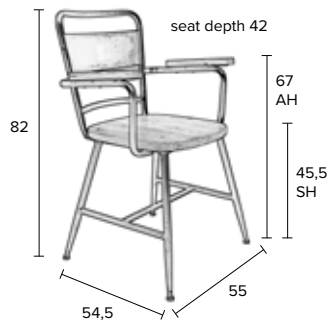

Solid fir wood seat and armrests, natural lacquered
Black powder coated iron frame with rusty finish
Plastic foot caps
Maximum weight load: 100 kg

ZUIVER-CODE	GTIN-CODE	ITEM NAME			
1200159	8718548037656	ARMCHAIR GENE			
PACKING	2 PCS/CTN	ORDER QTY: 2 PCS			
QTY	CTN SIZE (CM)	CBM	NW (KG)	GW (KG)	
2	L-shaped box: 115,5x60,5x65	0,454	10,4 (2x5,2)	12,5