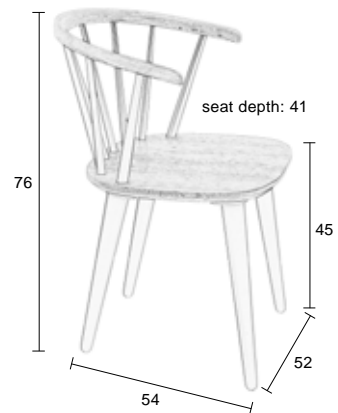

TRYCK CHAIR

Polypropylene shell  
 Seat: PU-pillow with foam filling  
 Solid beech wood legs  
 Maximum weight load: 125 kg

ZUIVER-CODE	GTIN-CODE	ITEM NAME		
1100278	8718548026353	CHAIR TRYCK WHITE		
1100279	8718548026377	CHAIR TRYCK DARK GREY		
PACKING	2 PCS/CTN	ORDER QTY: 2 PCS		
QTY	CTN SIZE (CM)	CBM	NW (KG)	GW (KG)
2	73x32,5x50	0,12	11 (2x5,5)	13

GEE CHAIR

Solid rubber wood  
 Spiles and legs in black or white  
 Maximum weight load: 110 kg

ZUIVER-CODE	GTIN-CODE	ITEM NAME		
1100223	8718548020672	CHAIR GEE WHITE		
1100224	8718548020689	CHAIR GEE BLACK		
PACKING	2 PCS/CTN	ORDER QTY: 2 PCS		
QTY	CTN SIZE (CM)	CBM	NW (KG)	GW (KG)
2	55,5x52,5x46,5	0,136	11	12,5