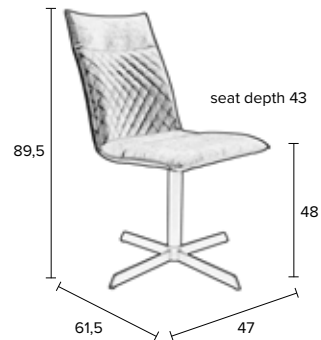

PU-leather with decorative diamond stitching details
> 20.000 Martindale, colour fastness 4
Plywood shell with PU-foam, density 24
Black powder coated iron frame with plastic foot caps
Maximum weight load: 120 kg

ZUIVER-CODE	GTIN-CODE	ITEM NAME		
1100329	8718548037557	CHAIR IVAR DARK BROWN		
1100330	8718548037564	CHAIR IVAR BROWN		
1100331	8718548037571	CHAIR IVAR BLUE		
PACKING	2 PCS/CTN	ORDER QTY: 2 PCS		
QTY	CTN SIZE (CM)	CBM	NW (KG)	GW (KG)
2	L-shaped box: 72x56x47,5	0,144	18,4 (2x9,2)	20,2