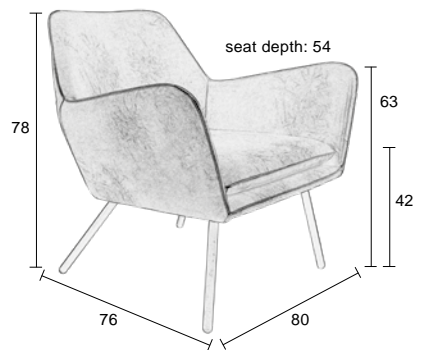

ZUIVER-CODE	GTIN-CODE	ITEM NAME		
3100040	8718548030831	LOUNGE CHAIR BON BROWN		
3100041	8718548030848	LOUNGE CHAIR BON DARK GREY		
PACKING	1 PCS/CTN			
QTY	CTN SIZE (CM)	CBM	NW (KG)	GW (KG)
1	80x72x56/35	0,26	11	13,5