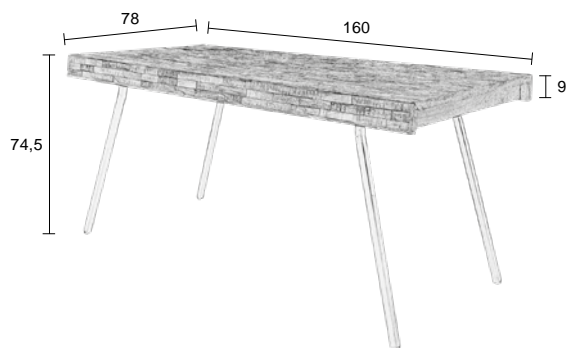

Recycled teak tabletop
Natural lacquered (water-based)
Mild steel frame with antique black melamine coating
Maximum weight load: 100 kg

ZUIVER-CODE	GTIN-CODE	ITEM NAME		
2100010	8718548024472	TABLE SURI 160x78		
PACKING	1 PCS/CTN			
QTY	CTN SIZE (CM)	CBM	NW (KG)	GW (KG)
1	166x85x14	0,196	28,5	31