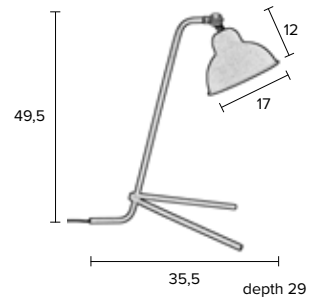

Glossy green or sanded black powder coated shade
Black powder coated base with sandy texture
Brass details
200 cm black PVC cable with line on/off switch
Light source: E14
Energy efficiency class: A++ - E (Energylabel 1)

25 W   9 W   4 W

ZUIVER-CODE	GTIN-CODE	ITEM NAME		
5200048	8718548037380	DESK LAMP JOCK BLACK		
5200049	8718548037397	DESK LAMP JOCK GREEN		
PACKING	1 PCS/CTN			
QTY	CTN SIZE (CM)	CBM	NW (KG)	GW (KG)
1	51x30x42	0,074	1,02	2,46