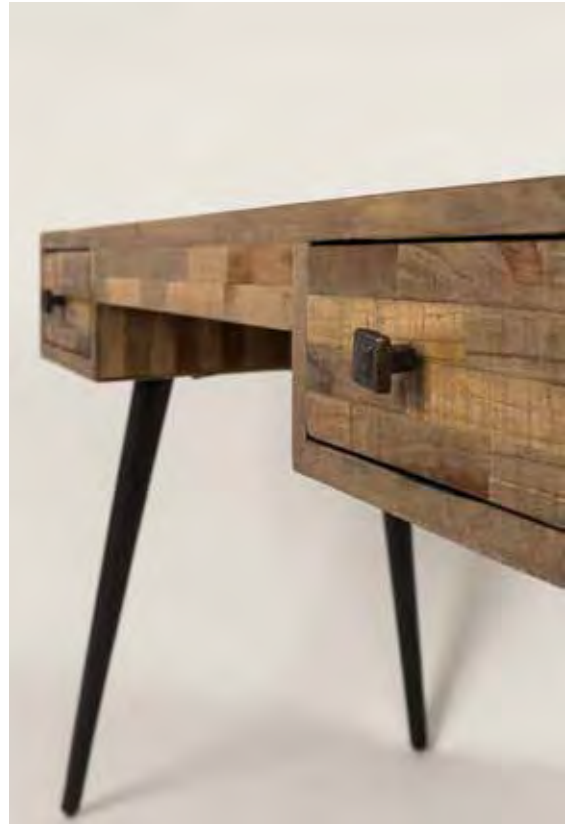

SAMUEL CONSOLE TABLE

NEW

Solid fir wood top and bottom  
 MDF drawers with fir wood front  
 Grey powder coated iron frame & handles  
 Plastic foot caps  
 Maximum weight load: 50 kg

ZUIVER-CODE	GTIN-CODE	ITEM NAME		
2600006	8718548038431	CONSOLE TABLE SAMUEL		
PACKING	1 PCS/CTN			
QTY	CTN SIZE (CM)	CBM	NW (KG)	GW (KG)
1	75x43x95	0,306	14	16