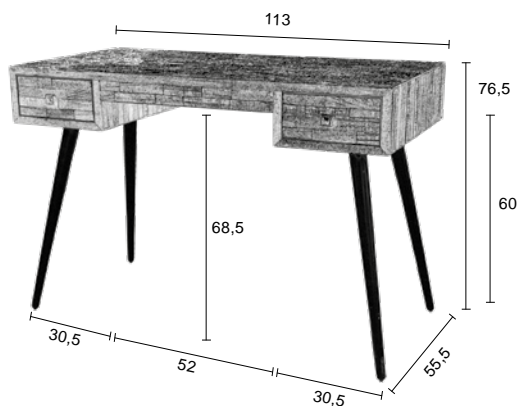

UP-HIGH BARSTOOL

Solid ash wood seat  
 Polypropylene legs  
 Chromed steel footrest  
 Maximum weight load: 150 kg

ZUIVER-CODE	GTIN-CODE	ITEM NAME		
1500239	8718548032941	BARSTOOL UP-HIGH WHITE		
1500240	8718548032958	BARSTOOL UP-HIGH BLACK		
1500241	8718548032965	BARSTOOL UP-HIGH DARK GREY		
PACKING	1 PCS/CTN			
QTY	CTN SIZE (CM)	CBM	NW (KG)	GW (KG)
1	74x38x16	0,045	5,76	6,76

SAMUEL CONSOLE TABLE

NEW

Solid fir wood top and bottom  
 MDF drawers with fir wood front  
 Grey powder coated iron frame & handles  
 Plastic foot caps  
 Maximum weight load: 50 kg

ZUIVER-CODE	GTIN-CODE	ITEM NAME		
2600006	8718548038431	CONSOLE TABLE SAMUEL		
PACKING	1 PCS/CTN			
QTY	CTN SIZE (CM)	CBM	NW (KG)	GW (KG)
1	75x43x95	0,306	14	16

LEO DESK TABLE

25 mm table top, recycled teak parts on MDF, teak veneered border, natural NC-lacquered Mild steel tapered legs, HB-coated (Ø 4,7-2,7) 2 drawers, black MDF inside  
 Maximum weight load: 30 kg  
 Inner size drawers: 23x48x10 cm (WxDxH)