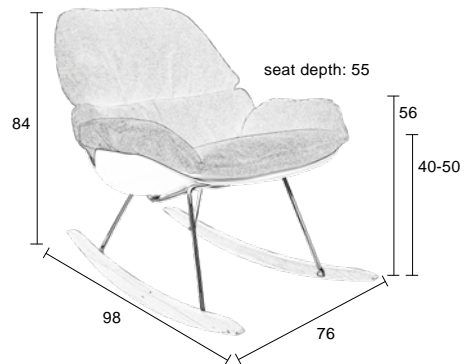

Rocking chair
Polypropylene shell
Upholstery attached to the shell with snaps
Removable cover
Fabric: 90% polyester, 10% nylon fabric,
> 40.000 Martindale
Foam filling
Chromed frame
Solid beech legs
Maximum weight load: 150 kg

ZUIVER-CODE	GTIN-CODE	ITEM NAME		
3100042	8718548031401	LOUNGE CHAIR ROCKY LIGHT		
3100053	8718548035935	LOUNGE CHAIR ROCKY DARK		
PACKING	1 PCS/CTN			
QTY	CTN SIZE (CM)	CBM	NW (KG)	GW (KG)
1	71x70x64	0,32	12	14