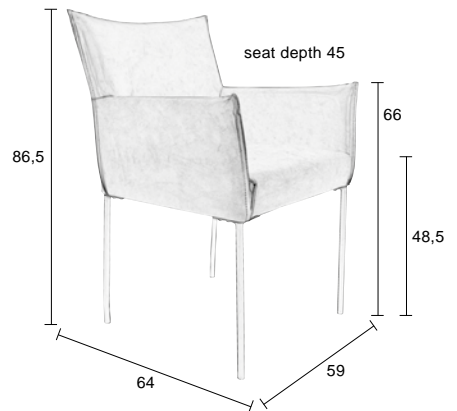

ZUIVER-CODE	GTIN-CODE	ITEM NAME		
1200120	8718548023888	ARMCHAIR DION BLACK		
1200121	8718548023901	ARMCHAIR DION COGNAC		
PACKING	2 PCS/CTN	ORDER QTY: 2 PCS		
QTY	CTN SIZE (CM)	CBM	NW (KG)	GW (KG)
2	77x60x57	0,263	14 (2x7)	16