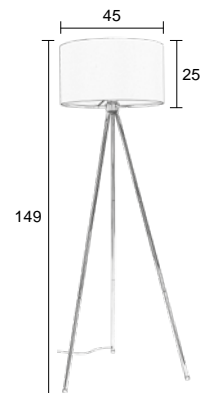

NEW TWIST FLOOR LAMP

Knockdown textile shade with velcro
Tripod metal base, chrome plated
183 cm cable with foot on/off switch
Light source: E27
Energy efficiency class: A++ - E (Energylabel 1)

60 W   22 W   15 W

ZUIVER-CODE	GTIN-CODE	ITEM NAME		
5100043	8718548023154	FLOOR LAMP NEW TWIST BLACK		
5100044	8718548023161	FLOOR LAMP NEW TWIST WHITE		
PACKING	1 PCS/CTN			
QTY	CTN SIZE (CM)	CBM	NW (KG)	GW (KG)
1	49x49x19	0,0456	2,13	3,5