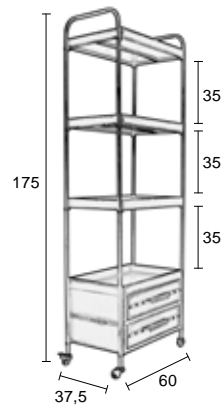

ZUIVER-CODE	GTIN-CODE	ITEM NAME		
4100018	8718548030657	CABINET SAN		
PACKING	1 PCS/CTN			
QTY	CTN SIZE (CM)	CBM	NW (KG)	GW (KG)
1	95x36x59,5	0,2	35,28	42,33

RYAN SHELF

Black powder coated iron with distressed wax finish and rusty look  
 Four shelves with border, 56x35x5 cm (WxDxH)  
 Two drawers with curved iron grip, inner size 48,5x33x11 cm (WxDxH)  
 On plastic castors (two are lockable)  
 Maximum weight load: 15 kg