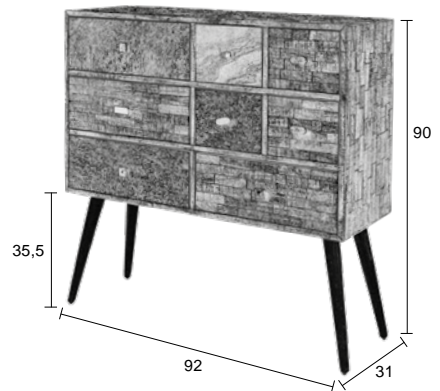

ZUIVER-CODE	GTIN-CODE	ITEM NAME		
4100018	8718548030657	CABINET SAN		
PACKING	1 PCS/CTN			
QTY	CTN SIZE (CM)	CBM	NW (KG)	GW (KG)
1	95x36x59,5	0,2	35,28	42,33