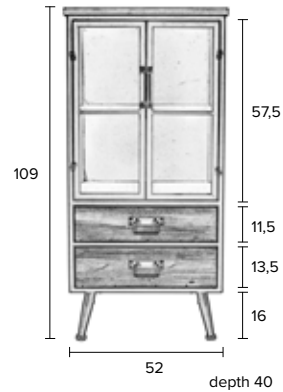

# DAMIAN HIGH CABINET

NEW

- Fir wood top shelves
- Four row rack to store your glasses
- Grey powder coated iron body and handles
- Tempered glass doors
- 2 MDF drawers with fir wood front
- Grey powder coated iron legs
- Maximum weight load: 50 kg

ZUIVER-CODE	GTIN-CODE	ITEM NAME		
4100029	8718548038509	CABINET DAMIAN HIGH		
PACKING	1 PCS/CTN			
QTY	CTN SIZE (CM)	CBM	NW (KG)	GW (KG)
1	65x46x159	0,459	20	22,5

DAMIAN LOW CABINET

NEW

Fir wood top  
 Grey powder coated iron body and handles  
 Tempered glass doors  
 2 MDF drawers with fir wood front  
 Grey powder coated iron legs  
 Maximum weight load: 50 kg

ZUIVER-CODE	GTIN-CODE	ITEM NAME		
4100030	8718548038523	CABINET DAMIAN LOW		
PACKING	1 PCS/CTN			
QTY	CTN SIZE (CM)	CBM	NW (KG)	GW (KG)
1	57x45x99	0,254	19,5	21,5

DAMIAN SIDEBOARD

NEW

Fir wood top & retractable shelves  
 Grey powder coated iron body and handles  
 Tempered glass doors  
 2 MDF drawers with fir wood front  
 Maximum weight load: 60 kg