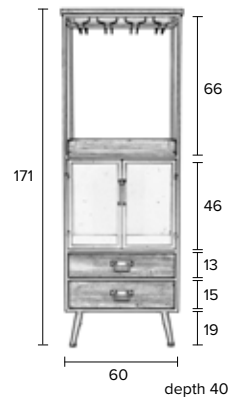

EDGAR CABINET

NEW

Fir wood top and bottle compartment  
 2 MDF drawers with fir wood front  
 Grey powder coated iron frame  
 Four row rack to store your glasses  
 Maximum weight load: 60 kg

ZUIVER-CODE	GTIN-CODE	ITEM NAME		
4100028	8718548038493	CABINET EDGAR		
PACKING	1 PCS/CTN			
QTY	CTN SIZE (CM)	CBM	NW (KG)	GW (KG)
1	62x44x119	0,324	19	21

# DAMIAN HIGH CABINET

NEW

- Fir wood top shelves
- Four row rack to store your glasses
- Grey powder coated iron body and handles
- Tempered glass doors
- 2 MDF drawers with fir wood front
- Grey powder coated iron legs
- Maximum weight load: 50 kg