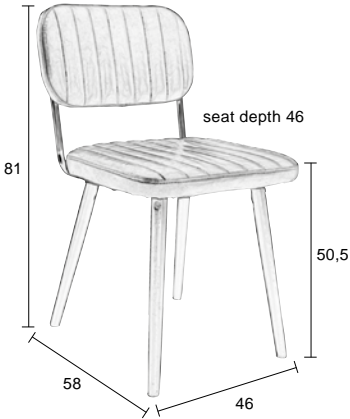

ZUIVER-CODE	GTIN-CODE	ITEM NAME		
1100260	8718548025172	CHAIR JAKE WORN BLACK		
1100261	8718548025189	CHAIR JAKE WORN BROWN		
PACKING	1 PCS/CTN			
QTY	CTN SIZE (CM)	CBM	NW (KG)	GW (KG)
1	46x22x46	0,047	6,2	7,5