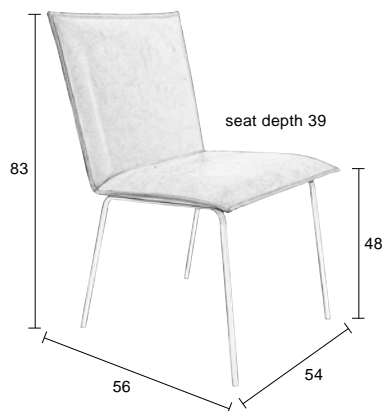

JAKE CHAIR

Vintage PU-leather  
 Plywood back and seat  
 Black powder coated steel frame  
 PU-foam, density seat: 30, back: 25  
 Solid oak wood legs, black lacquered  
 Maximum weight load: 120 kg

ZUIVER-CODE	GTIN-CODE	ITEM NAME		
1100260	8718548025172	CHAIR JAKE WORN BLACK		
1100261	8718548025189	CHAIR JAKE WORN BROWN		
PACKING	1 PCS/CTN			
QTY	CTN SIZE (CM)	CBM	NW (KG)	GW (KG)
1	46x22x46	0,047	6,2	7,5

## FLOKE CHAIR

Vintage PU-leather  
 Pine wood shell  
 Polyester foam filling  
 Foam density seat: 32, back: 28  
 Black powder coated steel frame  
 Maximum weight load: 120 kg

ZUIVER-CODE	GTIN-CODE	ITEM NAME		
1100248	8718548023826	CHAIR FLOKE BLACK		
1100249	8718548023840	CHAIR FLOKE COGNAC		
PACKING	2 PCS/CTN	ORDER QTY: 2 PCS		
QTY	CTN SIZE (CM)	CBM	NW (KG)	GW (KG)
2	60x55x65	0,214	12,6 (2x6,3)	15