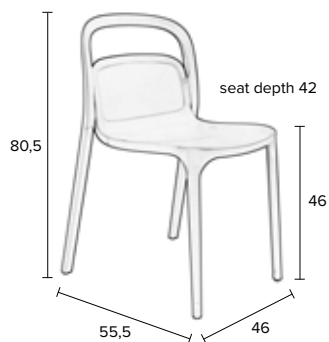

LEON CHAIR

NEW

Polypropylene shell with scale pattern on the back  
 Iron legs with wood transfer foil  
 Maximum weight load: 125 kg

ZUIVER-CODE	GTIN-CODE	ITEM NAME		
1100304	8718548035089	CHAIR LEON WHITE		
1100305	8718548035096	CHAIR LEON GREY		
1100306	8718548035102	CHAIR LEON BLUE		
1100307	8718548035119	CHAIR LEON GREEN		
PACKING	2 PCS/CTN	ORDER QTY: 2 PCS		
QTY	CTN SIZE (CM)	CBM	NW (KG)	GW (KG)
2	55x46x55	0,14	8 (2x4)	10,6

REX CHAIR

NEW

Polypropylene shell & legs  
 For indoor and outdoor use  
 Stackable up to 6 chairs  
 Maximum weight load: 125 kg

ZUIVER-CODE	GTIN-CODE	ITEM NAME		
1100308	8718548035591	CHAIR REX WHITE		
1100309	8718548035607	CHAIR REX GREY		
1100310	8718548035614	CHAIR REX BLUE		
1100311	8718548035621	CHAIR REX GREEN		
PACKING	2 PCS/CTN	ORDER QTY: 2 PCS		
QTY	CTN SIZE (CM)	CBM	NW (KG)	GW (KG)
2	72x48,5x91	0,318	8,8 (2x4,4)	11,1