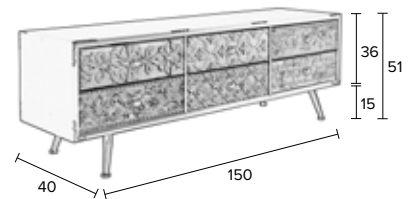

Carved solid fir wood artwork on MDF drawers
Grey lacquered MDF body with distressed look
Grey powder coated iron legs
Maximum weight load: 50 kg

ZUIVER-CODE	GTIN-CODE	ITEM NAME		
4300011	8718548038394	SIDEBOARD CHIP		
PACKING	1 PCS/CTN			
QTY	CTN SIZE (CM)	CBM	NW (KG)	GW (KG)
1	155x45x41	0,286	33,5	35,8