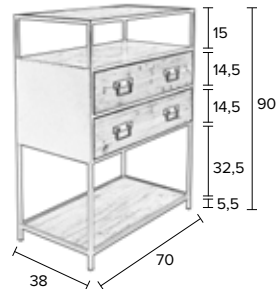

UP-HIGH BARSTOOL

Solid ash wood seat  
 Polypropylene legs  
 Chromed steel footrest  
 Maximum weight load: 150 kg

ZUIVER-CODE	GTIN-CODE	ITEM NAME		
1500239	8718548032941	BARSTOOL UP-HIGH WHITE		
1500240	8718548032958	BARSTOOL UP-HIGH BLACK		
1500241	8718548032965	BARSTOOL UP-HIGH DARK GREY		
PACKING	1 PCS/CTN			
QTY	CTN SIZE (CM)	CBM	NW (KG)	GW (KG)
1	74x38x16	0,045	5,76	6,76

WHISKEY BAR TABLE

NEW

25 mm solid fir wood table top, natural lacquered  
 Dark brown powder coated iron frame with rusty finish  
 Plastic foot caps  
 Maximum weight load: 20 kg

ZUIVER-CODE	GTIN-CODE	ITEM NAME		
2500001	8718548037670	BAR TABLE WHISKEY		
PACKING	1 PCS/CTN			
QTY	CTN SIZE (CM)	CBM	NW (KG)	GW (KG)
1	106x25x75	0,154	7,5	9,5

SAMUEL CONSOLE TABLE

NEW

Solid fir wood top and bottom  
 MDF drawers with fir wood front  
 Grey powder coated iron frame & handles  
 Plastic foot caps  
 Maximum weight load: 50 kg

ZUIVER-CODE	GTIN-CODE	ITEM NAME		
2600006	8718548038431	CONSOLE TABLE SAMUEL		
PACKING	1 PCS/CTN			
QTY	CTN SIZE (CM)	CBM	NW (KG)	GW (KG)
1	75x43x95	0,306	14	16

LEO DESK TABLE

25 mm table top, recycled teak parts on MDF, teak veneered border, natural NC-lacquered Mild steel tapered legs, HB-coated (Ø 4,7-2,7) 2 drawers, black MDF inside  
 Maximum weight load: 30 kg  
 Inner size drawers: 23x48x10 cm (WxDxH)