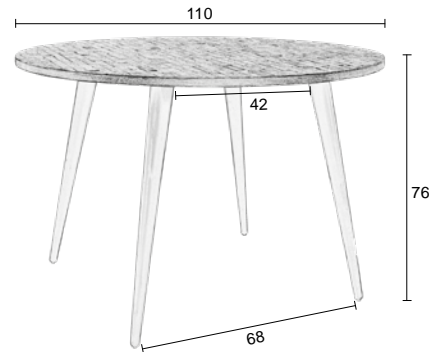

ZUIVER-CODE	GTIN-CODE	ITEM NAME		
2100068	8718548030626	TABLE MO 110'		
PACKING	1 PCS/CTN			
QTY	CTN SIZE (CM)	CBM	NW (KG)	GW (KG)
1	115x115x11	0,14	22,1	24,25