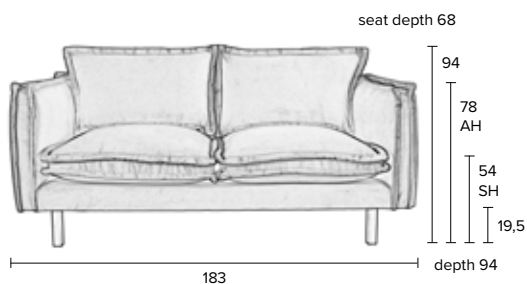

2-seater with reversible back & seat cushion
with removable cover
100% polyester velvet, 25.000 Martindale,
colour fastness 4
Pine wood frame with PU-foam, density 30
Black powder coated iron legs with plastic foot caps
Maximum weight load: 260 kg

ZUIVER-CODE	GTIN-CODE	ITEM NAME		
3200136	8718548036833	SOFA BERRY BEIGE		
3200137	8718548036840	SOFA BERRY DARK GREY		
3200138	8718548036857	SOFA BERRY DARK GREEN		
PACKING	1 PCS/CTN			
QTY	CTN SIZE (CM)	CBM	NW (KG)	GW (KG)
1	187x96x58	1,04	47	52