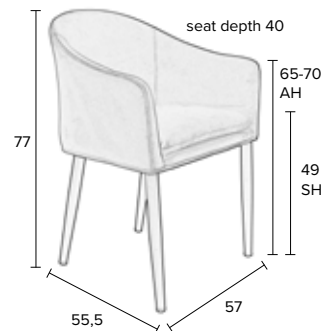

CATELYN CHAIR

NEW

100% polyester velvet
> 20.000 Martindale, colour fastness 4- 5
Plywood shell with PU-foam filling, density 25-30
Seat cushion with removable cover
Black powder coated steel legs
Maximum weight load: 120 kg

ZUIVER-CODE	GTIN-CODE	ITEM NAME		
1200160	8718548038608	ARMCHAIR CATELYN ORANGE		
1200161	8718548038615	ARMCHAIR CATELYN BLACK		
1200162	8718548038622	ARMCHAIR CATELYN GREY		
PACKING	1 PCS/CTN			
QTY	CTN SIZE (CM)	CBM	NW (KG)	GW (KG)
1	58x53x42	0,130	7,9	10,5