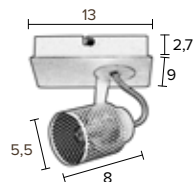

Dimmable ceiling or wall spotlight
Black or white powder coated shade and base
10 cm black or white textured cable
Perforated iron sheet shade, adjustable in all directions
Light source: 1x 4 watt G9 LED (included), 2700 Kelvin, 380 Lumen, 15.000 life hours
Note: Included A+ LED can be replaced for G9 halogen, max 28 W
Energy efficiency class: A+ - E (Energylabel 10)

Note: only certain 'leading edge' dimmers are suitable for this lamp. We recommend and have tested the following types:
Niko 310-01900, Niko 310-0280, Jung 100-494-70S,
Peha 00-260623, Tronix 215-131, Eltako EUD61NPN-UC.

ZUIVER-CODE	GTIN-CODE	ITEM NAME		
5500616	8718548034419	SPOT LIGHT SANDY-1 WHITE		
5500618	8718548034433	SPOT LIGHT SANDY-1 BLACK		
PACKING	1 PCS / CTN, 18 PCS/MASTERCTN			
QTY	PACKING SIZE (CM)	CBM	NW (KG)	GW (KG)
1	14x10x12,5	0,002	0,37	0,4
18	30x32x39	0,038	6,73	7,88