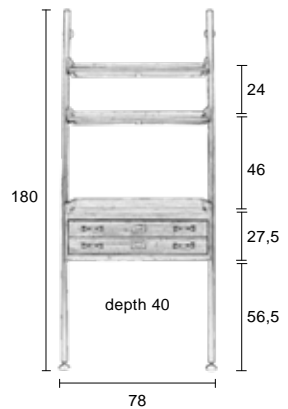

Leaning iron frame with powder coating in vintage look
3 natural solid fir wood shelves and 1 drawer with antique finish
Fir wood drawer with metal handle and label holders
Maximum weight load: 80 kg
Shelves in diverse depths (top down): 22 cm, 26,5 cm, 38,5 cm
Width and height shelves: 67x7 cm (WxH)

ZUIVER-CODE	GTIN-CODE	ITEM NAME		
4200007	8718548032668	SHELF ROOK		
PACKING	1 PCS/2 CTN			
COMPONENT	CTN SIZE (CM)	CBM	NW (KG)	GW (KG)
SHELVES, DRAWERS	76x34,5x52	0,136	10,2	12,2
FRAME	188x18x12	0,04	4,4	6