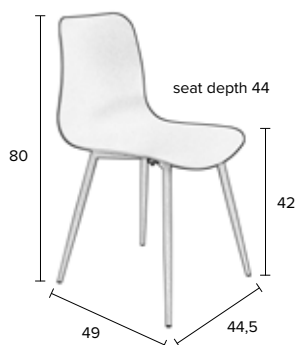

ZUIVER-CODE	GTIN-CODE	ITEM NAME		
1200160	8718548038608	ARMCHAIR CATELYN ORANGE		
1200161	8718548038615	ARMCHAIR CATELYN BLACK		
1200162	8718548038622	ARMCHAIR CATELYN GREY		
PACKING	1 PCS/CTN			
QTY	CTN SIZE (CM)	CBM	NW (KG)	GW (KG)
1	58x53x42	0,130	7,9	10,5

LEON CHAIR

NEW

Polypropylene shell with scale pattern on the back  
 Iron legs with wood transfer foil  
 Maximum weight load: 125 kg

ZUIVER-CODE	GTIN-CODE	ITEM NAME		
1100304	8718548035089	CHAIR LEON WHITE		
1100305	8718548035096	CHAIR LEON GREY		
1100306	8718548035102	CHAIR LEON BLUE		
1100307	8718548035119	CHAIR LEON GREEN		
PACKING	2 PCS/CTN	ORDER QTY: 2 PCS		
QTY	CTN SIZE (CM)	CBM	NW (KG)	GW (KG)
2	55x46x55	0,14	8 (2x4)	10,6