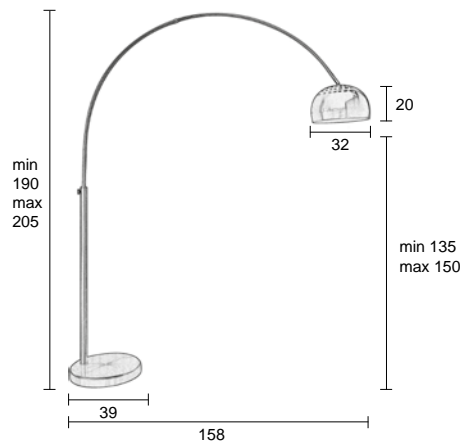

40 W    13 W    5 W

ZUIVER-CODE	GTIN-CODE	ITEM NAME		
5100039	8718548022010	FLOOR LAMP BLUSH COPPER		
PACKING	1 PCS/CTN			
QTY	CTN SIZE (CM)	CBM	NW (KG)	GW (KG)
1	92x32x19,5	0,06	6,6	8

METAL BOW FLOOR LAMP

VIGO TROLLEY

Black powder coated iron with distressed wax finish and rusty look  
 Drawer with curved iron grip, inner size 38x32x11,5 cm (WxDxH)  
 On plastic castors (two are lockable)  
 Maximum weight load: 10 kg  
 Dimensions: 50,5x38x81,5 cm (WxDxH)  
 Shelf size: 45,5x35,5 cm (WxD)