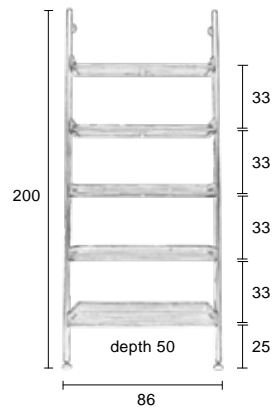

ZUIVER-CODE	GTIN-CODE	ITEM NAME		
4200015	8718548038479	SHELF JOY		
PACKING	1 PCS/CTN			
QTY	CTN SIZE (CM)	CBM	NW (KG)	GW (KG)
1	43x28x154	0,185	32	34

## WALLY SHELF

Leaning iron frame with powder coating in vintage look  
 5 natural solid fir wood shelves with antique finish  
 Maximum weight load: 80 kg  
 Shelves in diverse depths (top down):  
 21 cm, 26,5 cm, 32 cm, 37 cm, 43,5 cm  
 Width and height shelves: 76,5x5 cm (WxH)