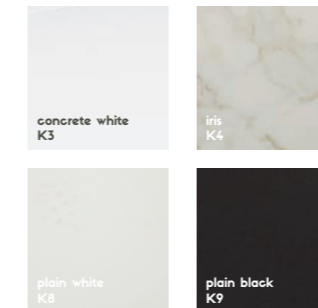

POSSIBLE COLORS

top

CHIC CERAMIC.5MM