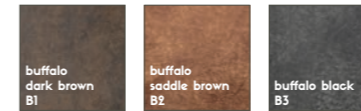

Choose your seat.color

LEATHER.