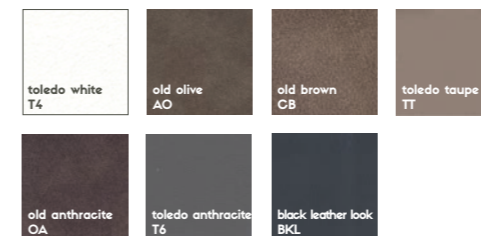

# leg.color

# Choose your seat.color

LEATHER.

DU.

VELVET.

LEATHERLOOK.

VILT.

# leg.color

WOOD.