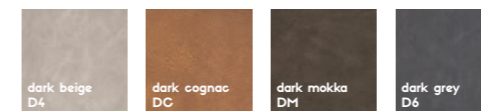

Choose your seat.color

LEATHER.

PU.

VELVET.

LEATHERLOOK.

VILT.

leg.color

WOOD.

METAL.