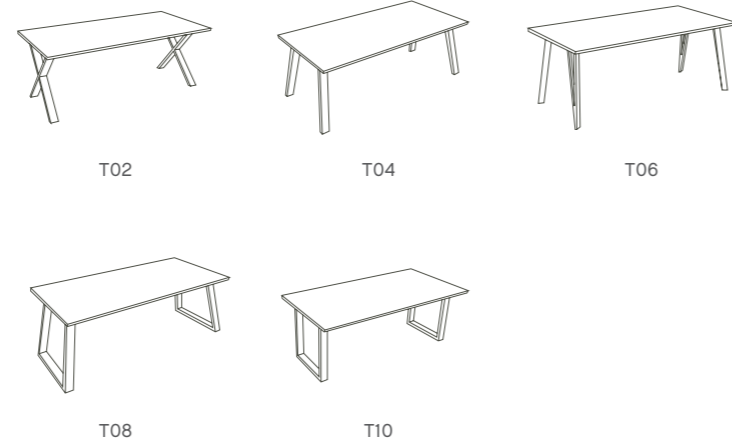

LEGS ON THE OUTSIDE