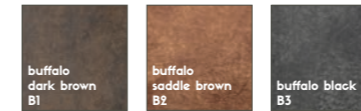

Adyl B3

Choose your seat.color

LEATHER.