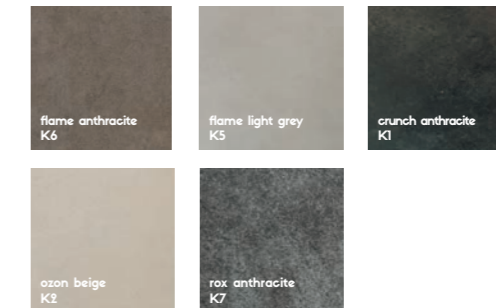

EASY CERAMIC.5MM