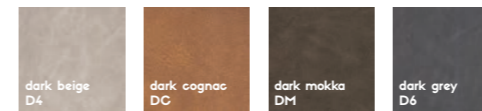

Choose your seat.color

LEATHER.

DU.

VELVET.

LEATHERLOOK.

VILT.

leg.color

WOOD.