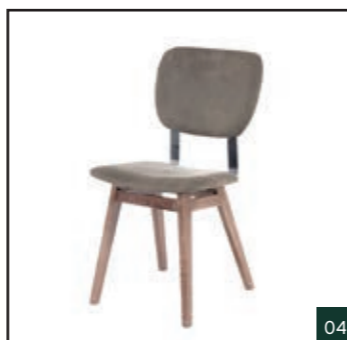

04

01

Chair Patricia + black leg

material: pu + metal leg

H 79 cm W 48 cm D 56 cm

single brown ginger
REF. 60058SBPB REF. A1240

02

Chair Alexis Swing + naturel iron leg

material: pu + metal leg

H 89 cm W 48 cm D 70 cm

dark grey dark cognac
REF. A2610 REF. A2611

03

Chair Alexis + naturel oak leg

material: pu + oak leg

H 89 cm W 46 cm D 70 cm

dark grey dark cognac
REF. A2612 REF. A2613

04

Chair Dano + naturel oak leg

material: polyester + oak leg

H 86 cm W 45 cm D 57 cm

old anthracite old brown
REF. A2616 REF. A2617