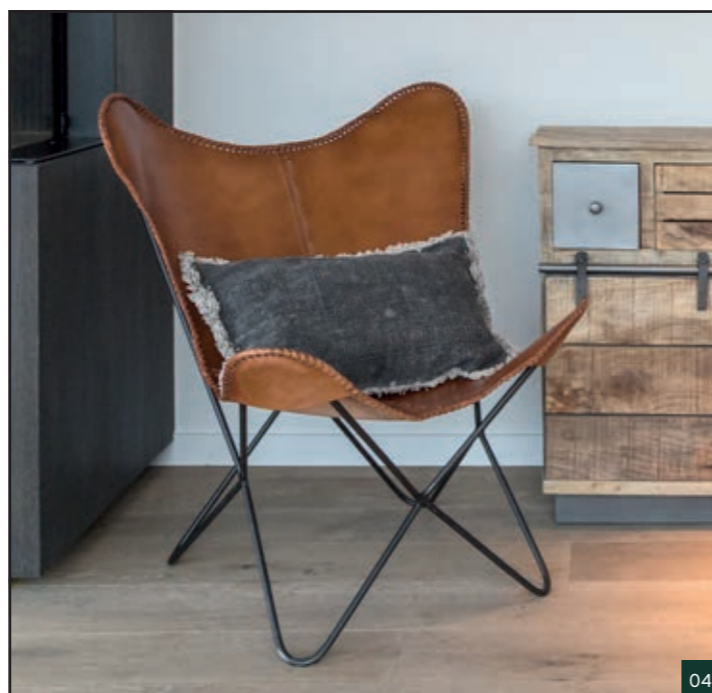

01 Hanging chair Violetta grey + rope

material: kobo

REF. A150

H 116 cm W 81 cm D 63 cm

02 Rocking chair Bergamo

material: kobo + iron + teak

REF. A2301

H 110 cm W 73 cm D 101 cm

03 Lounge chair Bergamo

material: kobo + iron

REF. A1956

H 105 cm W 72 cm D 82 cm

04 Lounge chair Butterfly leather

material: leather + iron frame

REF. A2271

H 86 cm W 75 cm D 87 cm

05 Lounge chair Butterfly black + white

material: fabric + iron frame

REF. A2272

H 86 cm W 75 cm D 87 cm