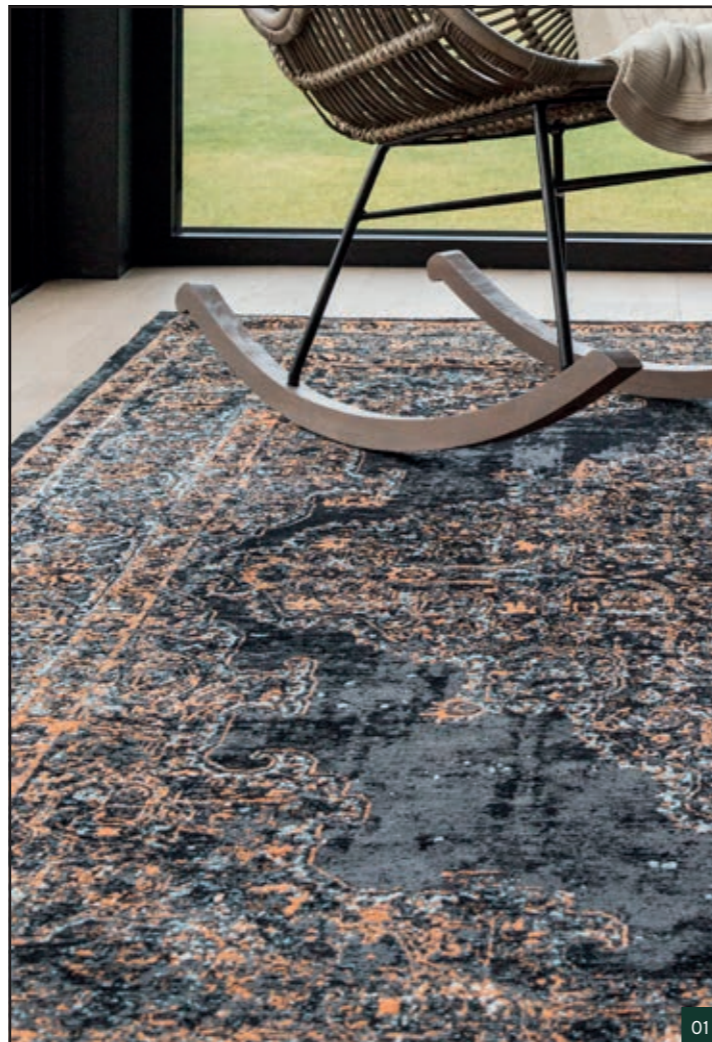

01

01 Carpet Delhi

material: cotton + polyester

REF. A2531
H 1 cm W 170 cm D 240 cm

REF. A2532
H 1 cm W 200 cm D 300 cm

02 Carpet Dona

material: cotton + polyester

REF. A2534
H 1 cm W 170 cm D 240 cm

REF. A2535
H 1 cm W 200 cm D 300 cm

03 Carpet Linea dia 120 naturel + black

material: jutte

REF. A2551
H 1 cm W 120 cm D 120 cm