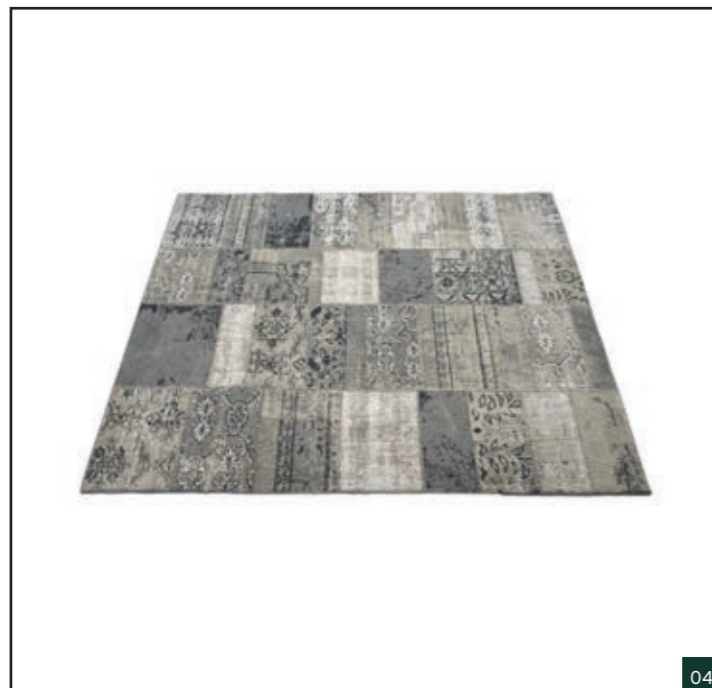

02

01

02

04

04

03

03

03

carpets

01 Carpet Azuro

material: cotton + polyester

REF. A1519
H 1 cm W 170 cm D 240 cm

REF. A1520
H 1 cm W 200 cm D 300 cm

02 Carpet Giro

material: cotton + polyester

REF. A1527
H 1 cm W 170 cm D 240 cm

REF. A1528
H 1 cm W 200 cm D 300 cm

03 Carpet Stripes grey

material: cotton + polyester

REF. A2521
H 1 cm W 170 cm D 240 cm

REF. A2522
H 1 cm W 200 cm D 300 cm

04 Carpet Vintage grey

material: cotton + polyester

REF. A2529
H 1 cm W 170 cm D 240 cm

REF. A2530
H 1 cm W 200 cm D 300 cm