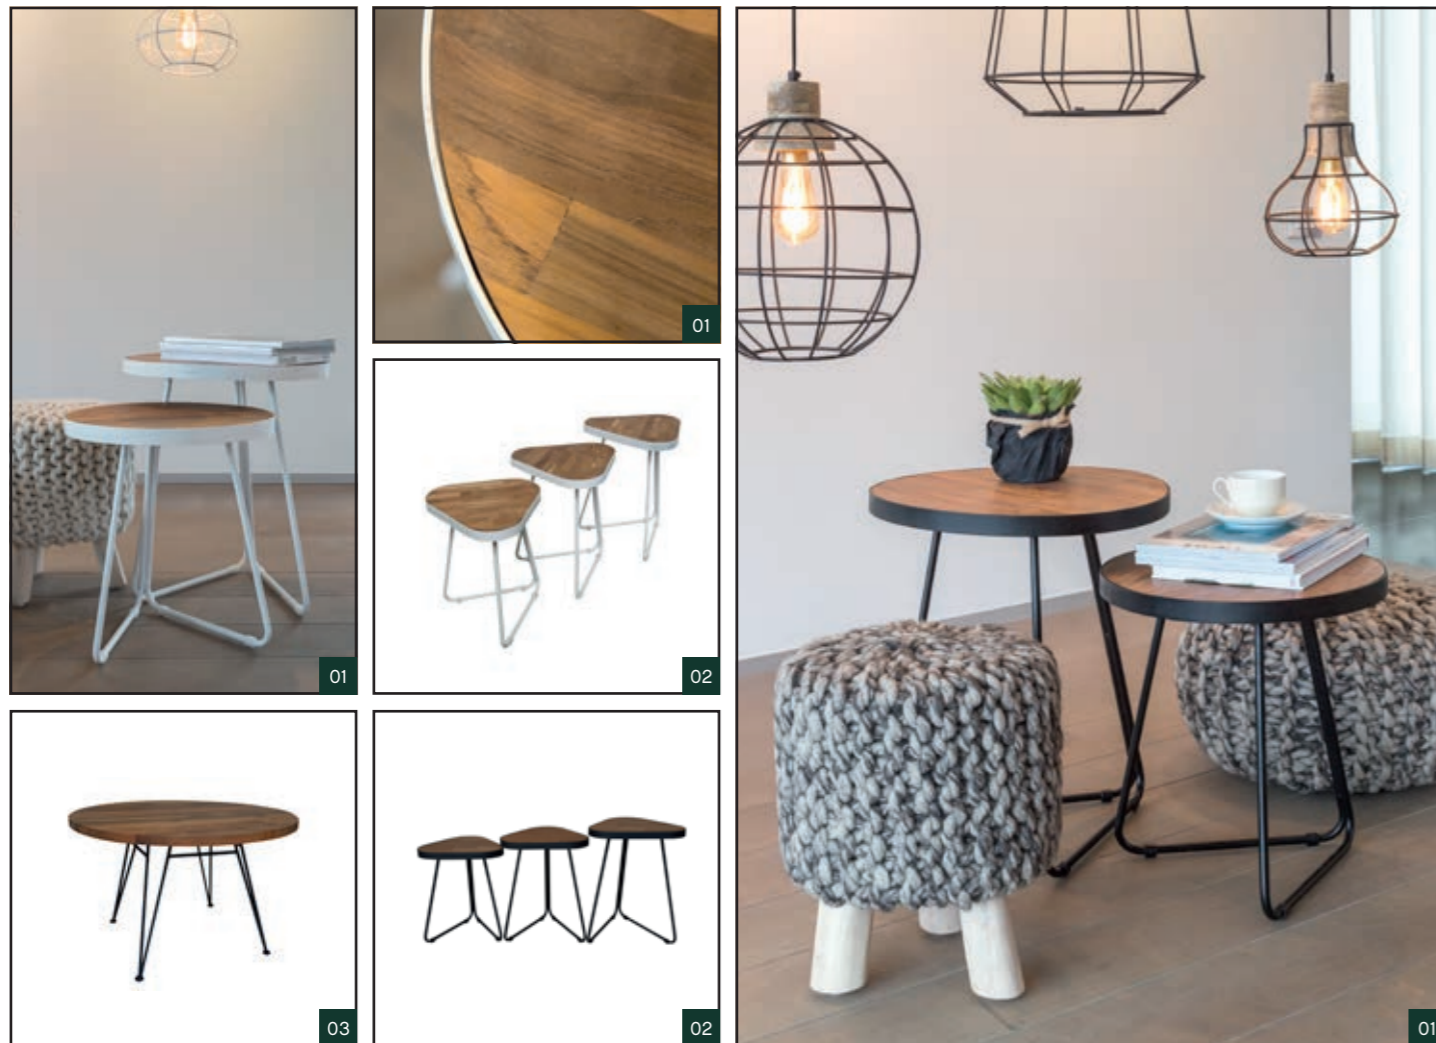

01 S/3 Sidetables Aston

material: reclaimed wood + iron leg

S H 44 cm W 40 cm D 40 cm

L H 53 cm W 46 cm D 46 cm

M H 49 cm W 43 cm D 43 cm

charcoal + teak
REF. A1494

white + teak
REF. A1495