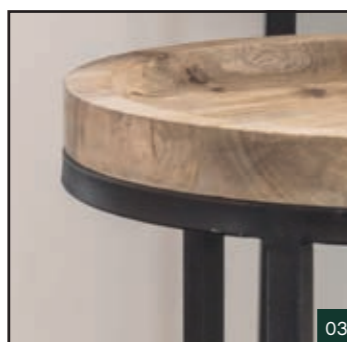

02

01

04

04

03

03

03

01

S/3 Sidetables Avros

material: reclaimed wood + iron leg

S H 44 cm W 40 cm D 40 cm

L H 54 cm W 45 cm D 45 cm

M H 49 cm W 43 cm D 43 cm

charcoal + teak
REF. A1743

white + teak
REF. A1725

02

Sidetable Sep silver metal + wood

material: acacia + iron leg

d43

REF. A2431

H 61 cm W 43 cm D 43 cm

d35

REF. A2432

H 61 cm W 35 cm D 35 cm

03

S/2 Sidetables Simba black metal + wood

material: mango wood + iron

REF. A2434

M H 50 cm W 42 cm D 42 cm

L H 57 cm W 48 cm D 48 cm

04

Sidetable Drum 35 black metal + wood

material: reclaimed wood + iron

REF. A2437

H 42 cm W 35 cm D 35 cm