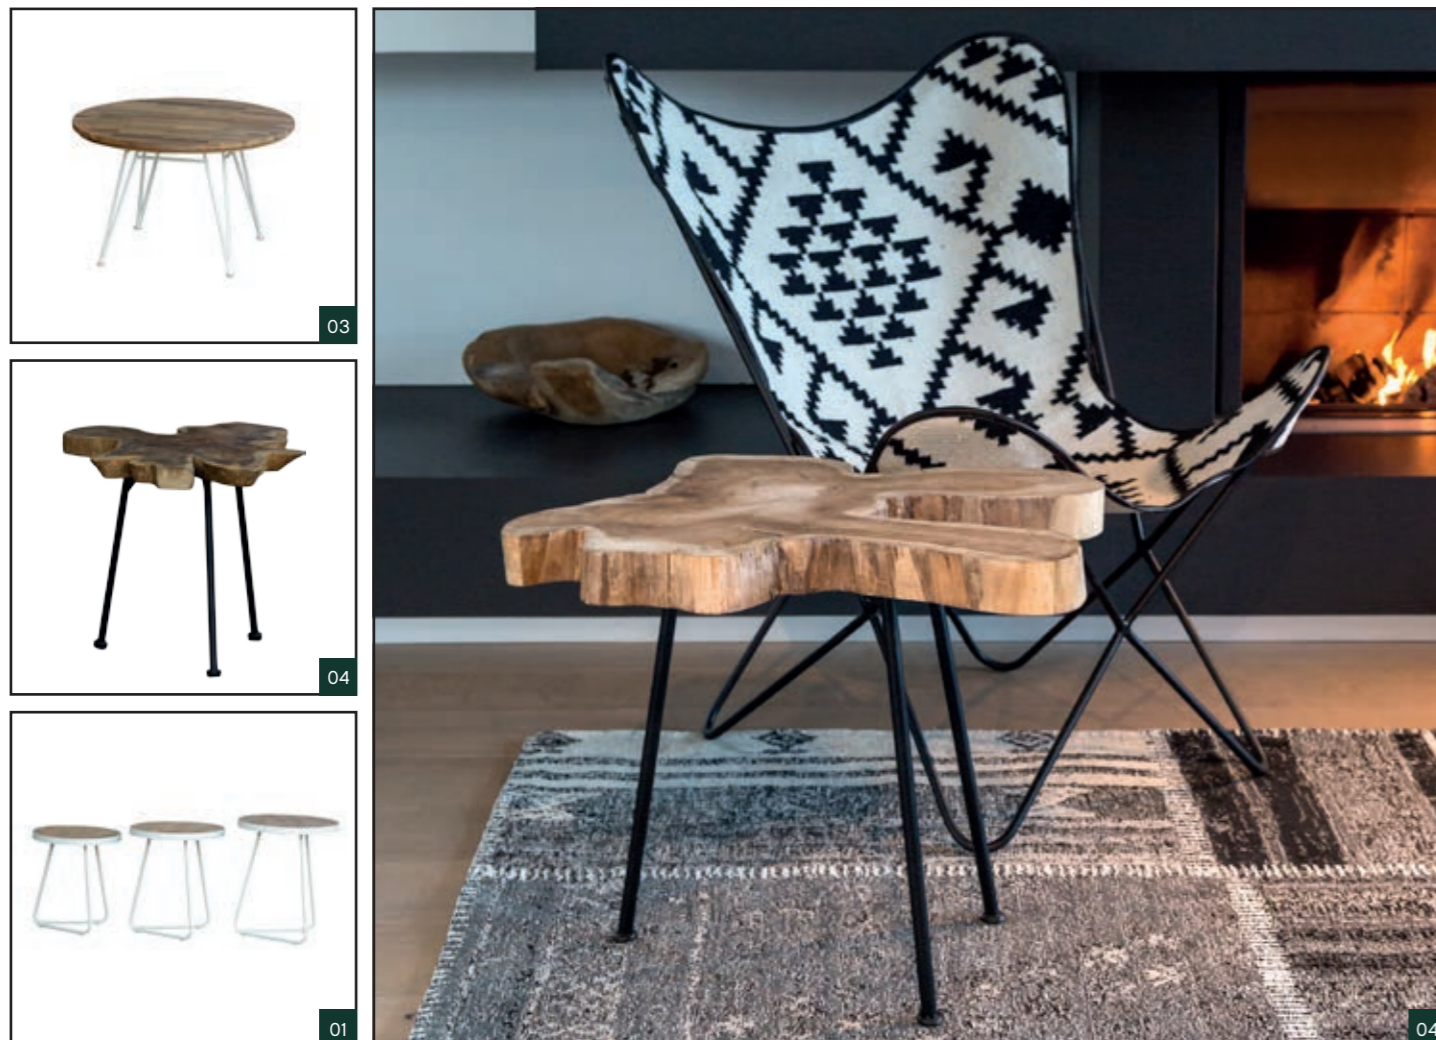

### 01 S/3 Sidetables Aston

material: reclaimed wood + iron leg

**S** H 44 cm W 40 cm D 40 cm

**L** H 53 cm W 46 cm D 46 cm

**M** H 49 cm W 43 cm D 43 cm

charcoal + teak  
REF. A1494

white + teak  
REF. A1495