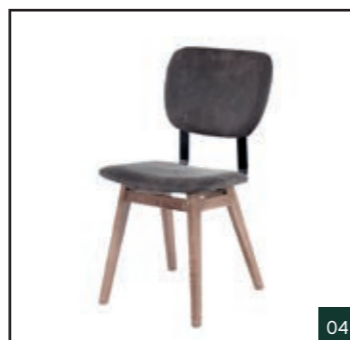

02

01

01

02

01

01

03

03

04

04

01

Chair Patricia + black leg

material: pu + metal leg

H 79 cm W 48 cm D 56 cm

single brown ginger
REF. 60058SBPB REF. A1240

02

Chair Alexis Swing + naturel iron leg

material: pu + metal leg

H 89 cm W 48 cm D 70 cm

dark grey dark cognac
REF. A2610 REF. A2611

03

Chair Alexis + naturel oak leg

material: pu + oak leg

H 89 cm W 46 cm D 70 cm

dark grey dark cognac
REF. A2612 REF. A2613

04

Chair Dano + naturel oak leg

material: polyester + oak leg

H 86 cm W 45 cm D 57 cm

old anthracite old brown
REF. A2616 REF. A2617