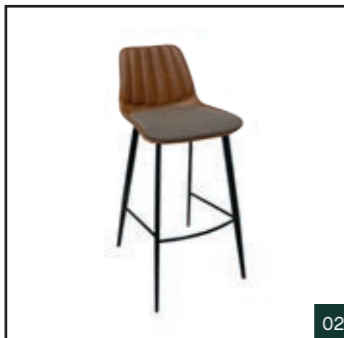

REF. A2173

H 80 cm W 55 cm D 60 cm Adjustable in height

01

02

03

02

03

04