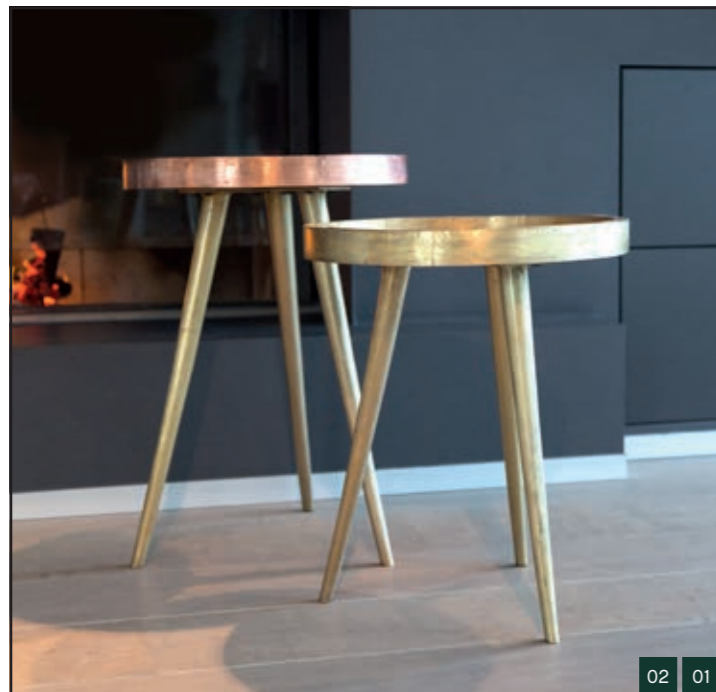

02 01

01 02

03

01

03

03

04

04

05

05

06

01

Sidetable Tony h50 gold

material: mdf + iron
REF. A2449

H 50 cm W 37 cm D 37 cm

02

Sidetable Tony h60 copper

material: mdf + iron
REF. A2450

H 60 cm W 37 cm D 37 cm

03

Rack Levis 3d

material: mango + metal
REF. A2457

H 59 cm W 45 cm D 33 cm

04

Rack Mozaik 3d

material: mango
REF. A2461

H 58 cm W 45 cm D 33 cm

05

Sidetable Fox

material: reclaimed wood + iron
H 45 cm W 33 cm D 33 cm

white leg
REF. A2466

black leg
REF. A2467

06

Sidetable Jazz white leg

material: reclaimed wood + iron
REF. A2468

H 60 cm W 40 cm D 40 cm