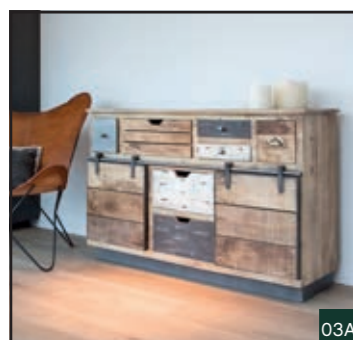

sideboards

01 Sideboard Camille white + grey top

material: pine + MDF + oak veneer

A 2d2d

REF. 50136M7
H 95 cm W 120 cm D 45 cm

B 3d3d

REF. 50141M7
H 95 cm W 175 cm D 50 cm

C 4d4d

REF. 50132M7
H 95 cm W 230 cm D 55 cm

02 Sideboard Louise weathered oak

material: oak

A 2d2d

REF. 18464WO
H 95 cm W 120 cm D 45 cm

B 3d3d

REF. 18324WO
H 95 cm W 175 cm D 54 cm

C 4d4d

REF. 18461WO
H 95 cm W 230 cm D 55 cm

03 Sideboard Levis

material: mango + iron

A 2 sliding doors 7 drawers

REF. A2454
H 80 cm W 125 cm D 37 cm

B 1 sliding door 4 drawers

REF. A2456
H 86 cm W 90 cm D 35 cm

04 Sideboard Mozaik

material: mango

A 2 doors

REF. A2462
H 79 cm W 90 cm D 35 cm

B 4 drawers

REF. A2463
H 79 cm W 85 cm D 35 cm