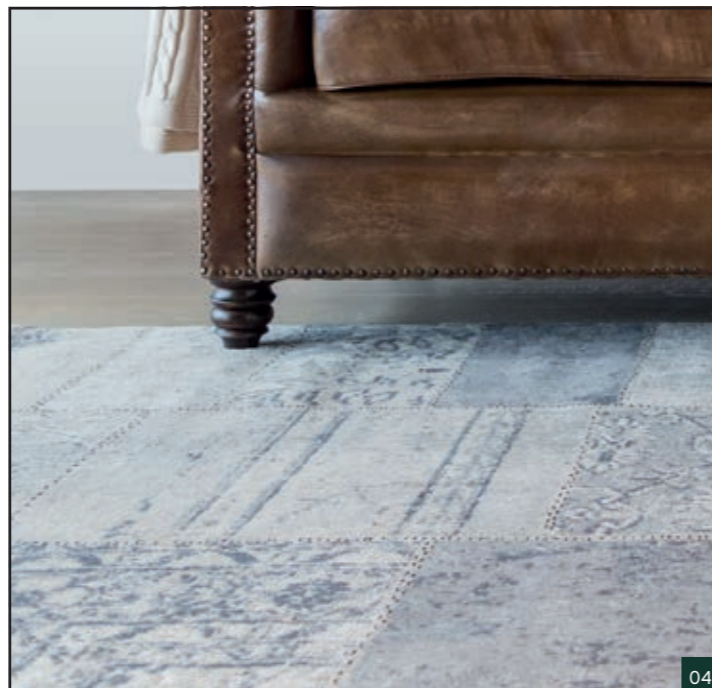

02

01

02

04

04

03

03

03

carpets

01 Carpet Azuro

material: cotton + polyester

REF. A1519
H 1 cm W 170 cm D 240 cm

REF. A1520
H 1 cm W 200 cm D 300 cm

02 Carpet Giro

material: cotton + polyester

REF. A1527
H 1 cm W 170 cm D 240 cm

REF. A1528
H 1 cm W 200 cm D 300 cm

03 Carpet Stripes grey

material: cotton + polyester

REF. A2521
H 1 cm W 170 cm D 240 cm

REF. A2522
H 1 cm W 200 cm D 300 cm

04 Carpet Vintage grey

material: cotton + polyester

REF. A2529
H 1 cm W 170 cm D 240 cm

REF. A2530
H 1 cm W 200 cm D 300 cm