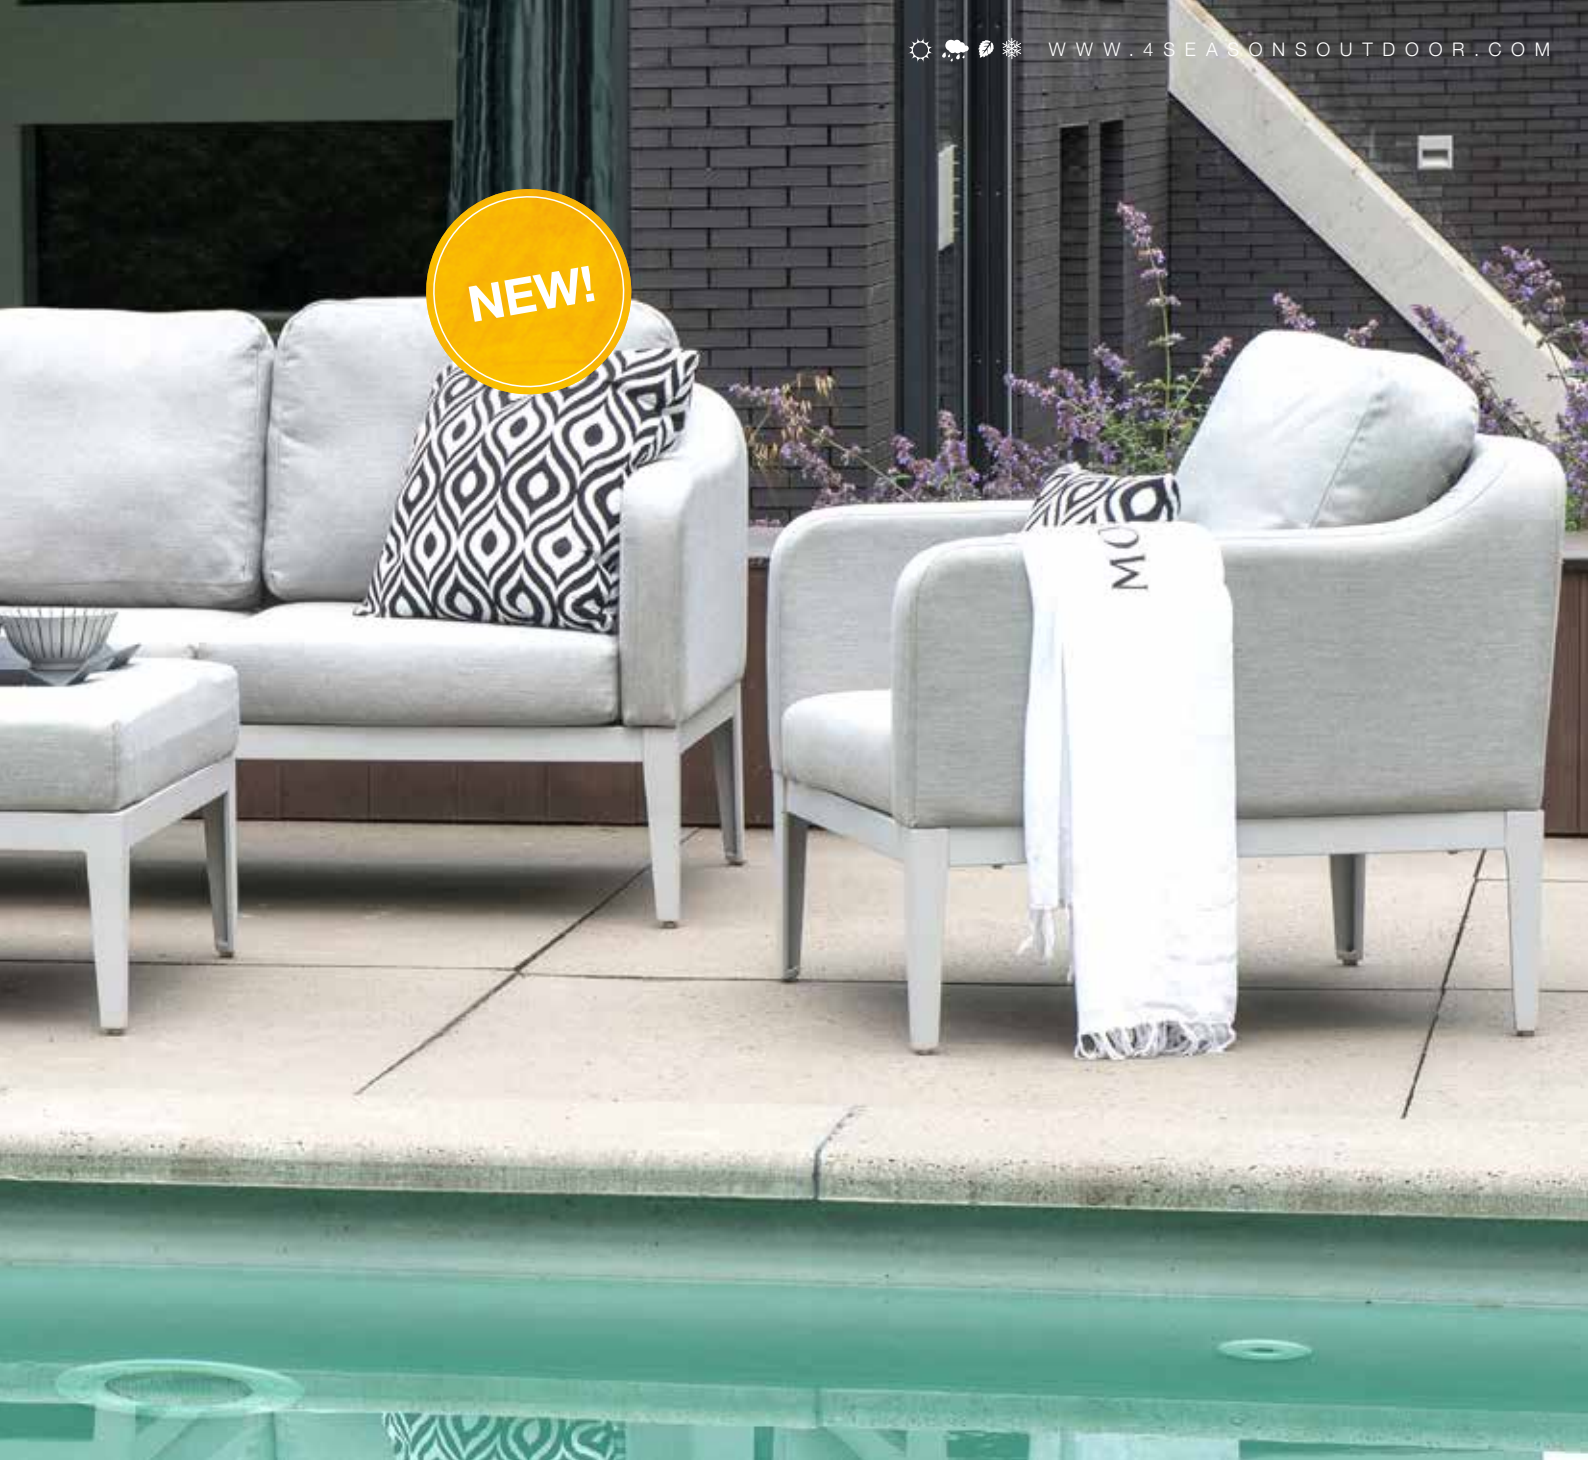

also available
213172 white

FRESH FURNITURE

comfort and quality combined

ALL WEATHER CUSHIONS

almeria is extremely suitable for outside use because of the high-quality sunbrella fabric

Complete collection Almeria | See page 124