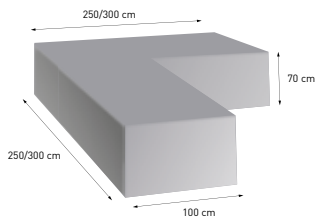

08581
POLYESTER COVER parasol
max. 450cm

08579
POLYESTER COVER rectangular
group
H:70 W:200 L:300

08576
POLYESTER COVER for corner
loungé group (D100)
H:70 W:250 L:250

08577
POLYESTER COVER for corner
loungé group (D100)
H:70 W:300 L:300

MAINTENANCE

60001
4SO TEAK protector
Maintains the light-brown colour of teak
for a longer time. 1 litre

60002
4SO TEAK cleaner
Restores and brightens weathered teak.
1 litre

60004
4SO TEAK shield
Makes teak repellent to water and
moisture, helps to prevent stains. 1 litre

60007
4SO VINTAGE TEAK protector
Maintains the warm, brown colour of
old teak for a longer time. 1 litre

60011
4SO INSTANT GREY
Turns brown teak within an hour into a
driftwood-grey colour. 1 litre

64000
4SO WICKER & TEXTILENE cleaner
Non-foaming cleaner for woven
seatings and back covers. 0,5 litre

30007
4SO WICKER & TEXTILENE protector
Helps to prevent stains, the uv-filter
maintains the new look for longer and
extends the lifetime. 0,5 litre

30008
4SO CUSHION & PARASOL protector
Makes the fabric repellent to dirt,
water and moisture. 0,5 litre

65001
4SO STONE protector
Also for Composite Stone, makes
granite, marble and bluestone repellent
to dirt, water and moisture. 0,5 litre

64001
4SO STONE & POLYWOOD cleaner
Also for 4SO Slimtop, removes dirt and
moisture and restores the new look.
0,5 litre

64002
4SO POLYWOOD protector
Makes composite wood repellent
to water and moisture, helps to
prevent stains. 0,5 litre

67003
4SO STAINLESS STEEL
rust remover & restorer
Rust remover cleans and restores
stainless steel to its original look.
0,5 litre

67004
4SO STAINLESS STEEL rust preventor
Includes corrosion-inhibitors which form
an invisible shield to prevent corrosion,
0,5 litre

30105
4SO SLIMTOP cleaner
Cleaner for 4SO slimtop. Removes
dirt and moisture and restores the
new look. 0,5 litre

30104
4SO MULTI SURFACE cleaner
For cushions, parasols and other
outdoor furniture-materials, removes
dirt and moisture. 0,5 litre