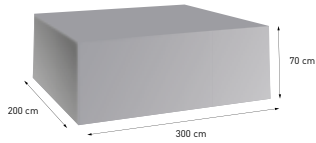

MAINTENANCE

60001
4SO TEAK protector
Maintains the light-brown colour of teak
for a longer time. 1 litre

60002
4SO TEAK cleaner
Restores and brightens weathered teak.
1 litre

60004
4SO TEAK shield
Makes teak repellent to water and
moisture, helps to prevent stains. 1 litre

60007
4SO VINTAGE TEAK protector
Maintains the warm, brown colour of
old teak for a longer time. 1 litre

60011
4SO INSTANT GREY
Turns brown teak within an hour into a
driftwood-grey colour. 1 litre

64000
4SO WICKER & TEXTILENE cleaner
Non-foaming cleaner for woven
seatings and back covers. 0,5 litre

30007
4SO WICKER & TEXTILENE protector
Helps to prevent stains, the uv-filter
maintains the new look for longer and
extends the lifetime. 0,5 litre

30008
4SO CUSHION & PARASOL protector
Makes the fabric repellent to dirt,
water and moisture. 0,5 litre

65001
4SO STONE protector
Also for Composite Stone, makes
granite, marble and bluestone repellent
to dirt, water and moisture. 0,5 litre

64001
4SO STONE & POLYWOOD cleaner
Also for 4SO Slimtop, removes dirt and
moisture and restores the new look.
0,5 litre

64002
4SO POLYWOOD protector
Makes composite wood repellent
to water and moisture, helps to
prevent stains. 0,5 litre

67003
4SO STAINLESS STEEL
rust remover & restorer
Rust remover cleans and restores
stainless steel to its original look.
0,5 litre

67004
4SO STAINLESS STEEL rust preventor
Includes corrosion-inhibitors which form
an invisible shield to prevent corrosion,
0,5 litre

30105
4SO SLIMTOP cleaner
Cleaner for 4SO slimtop. Removes
dirt and moisture and restores the
new look. 0,5 litre

30104
4SO MULTI SURFACE cleaner
For cushions, parasols and other
outdoor furniture-materials, removes
dirt and moisture. 0,5 litre