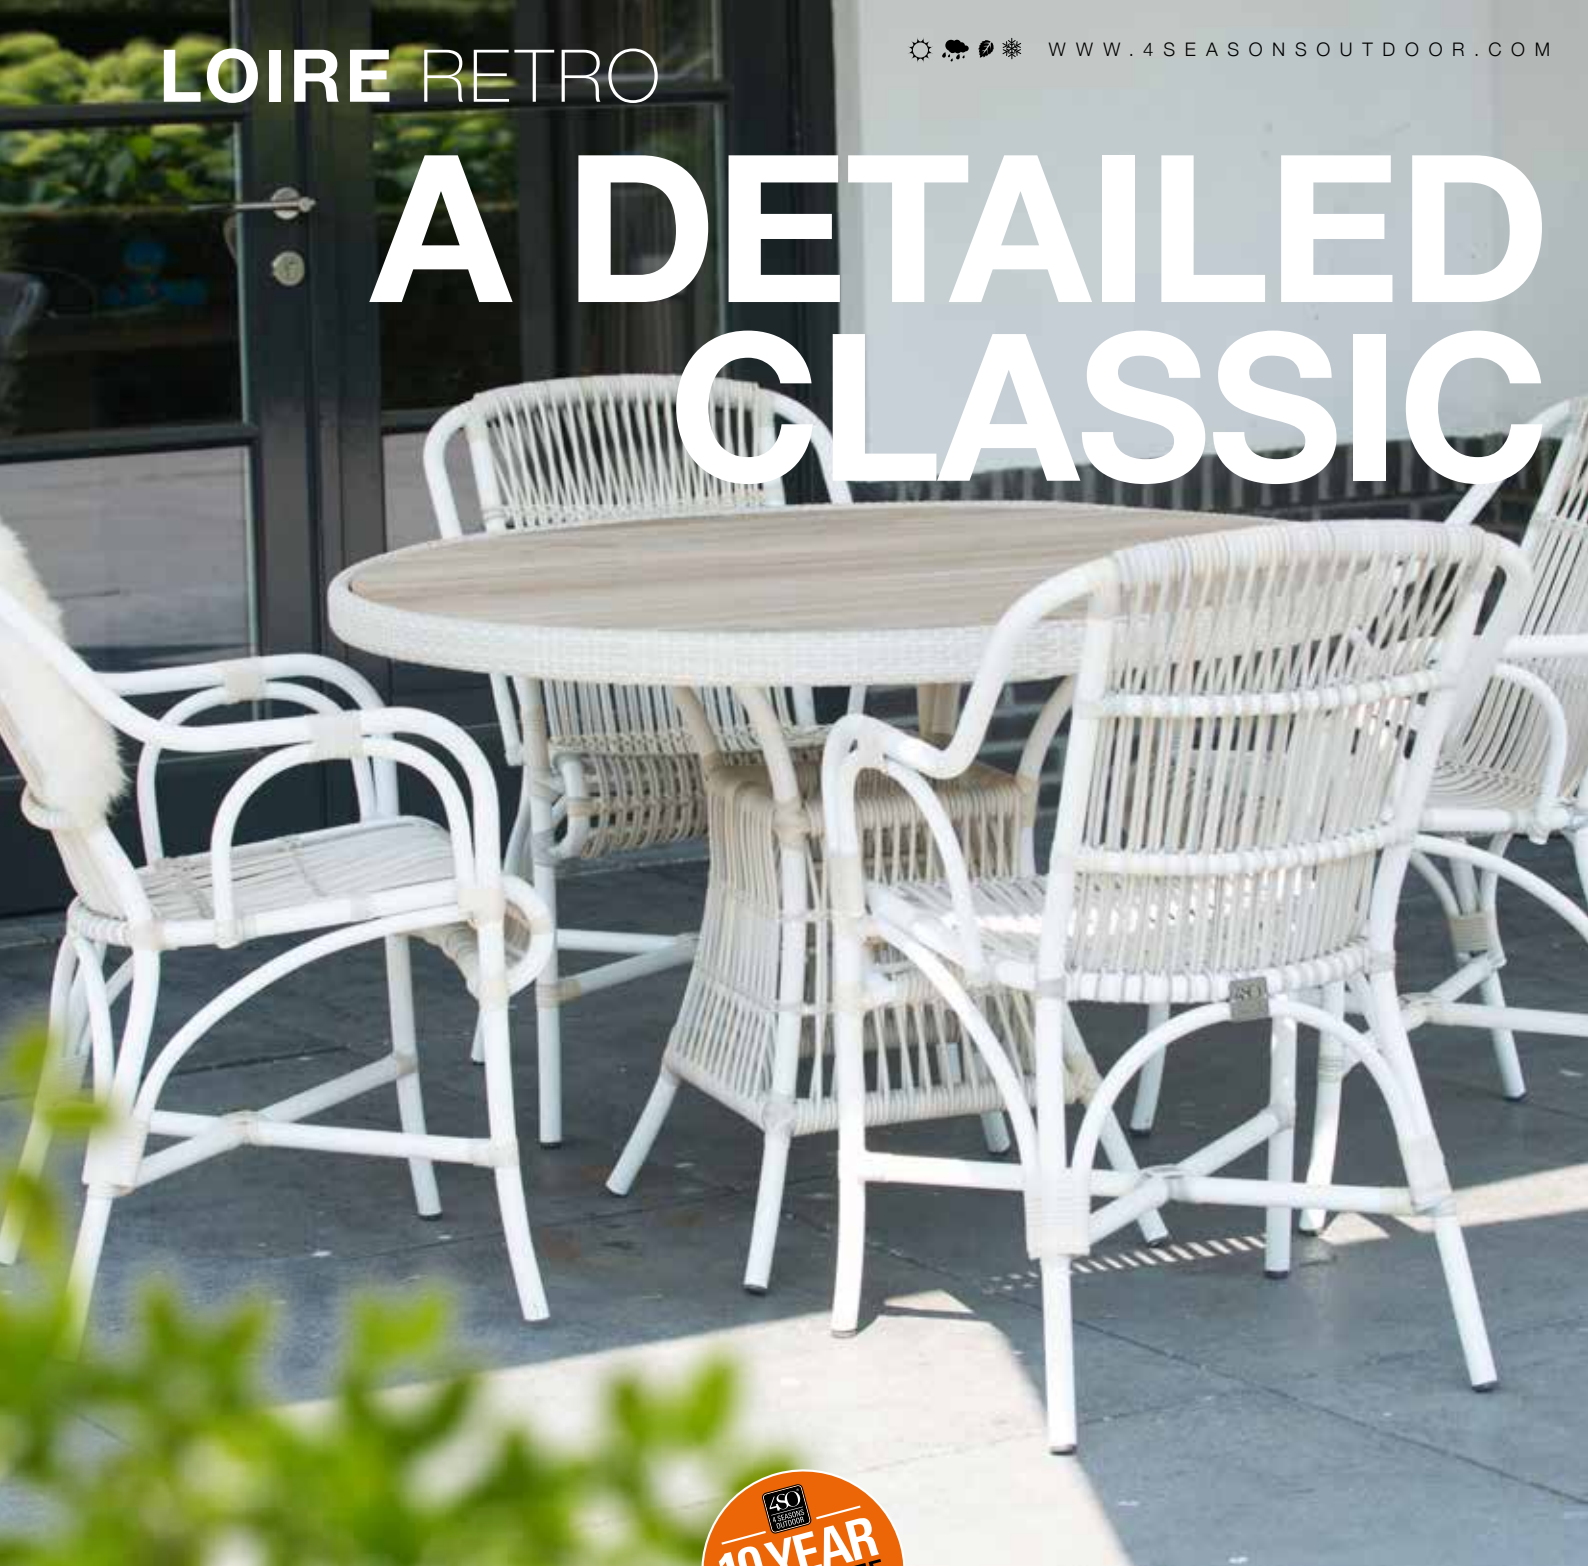

A DETAILED CLASSIC