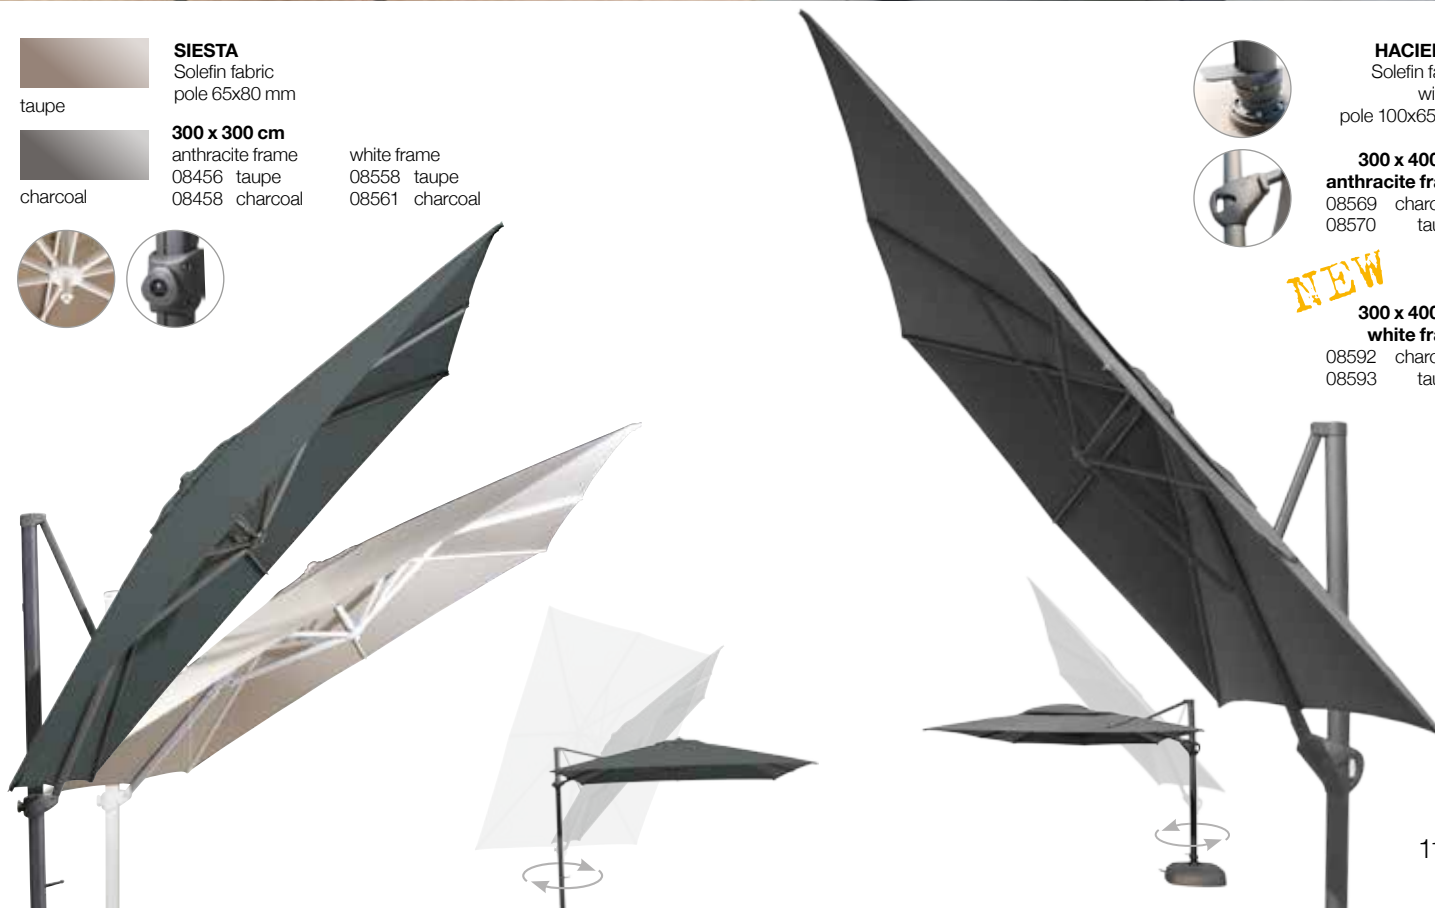

STYLISH PROTECTION

taupe

SIESTA
Solefin fabric
pole 65x80 mm

charcoal

300 x 300 cm
anthracite frame
08456 taupe
08458 charcoal

white frame
08558 taupe
08561 charcoal

HACIENDA
Solefin fabric
with tilt
pole 100x65 mm

300 x 400 cm
anthracite frame
08569 charcoal
08570 taupe

NEW

300 x 400 cm
white frame
08592 charcoal
08593 taupe