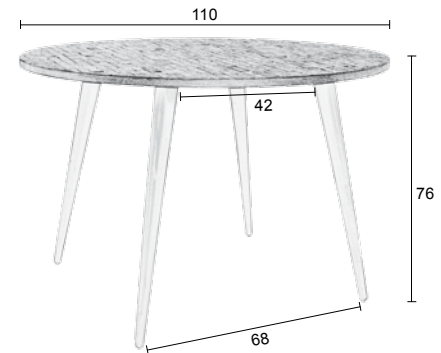

## SURI TABLE

Recycled teak tabletop  
Natural lacquered (water-based)  
Mild steel frame with antique black melamine coating  
Maximum weight load: 100 kg

ZUIVER-CODE	GTIN-CODE	ITEM NAME		
2100010	8718548024472	TABLE SURI 160x78		
PACKING	1 PCS/CTN			
QTY	CTN SIZE (CM)	CBM	NW (KG)	GW (KG)
1	166x85x14	0,196	28,5	31

## MO 110 NEW

25 mm table top, recycled teak parts on MDF,  
teak veneered border, natural NC-lacquered  
Mild steel tapered legs, HB-coated (Ø 6,7-2,7)  
Maximum weight load: 50 kg  
Dimensions: 110x76 cm (Ø x H)