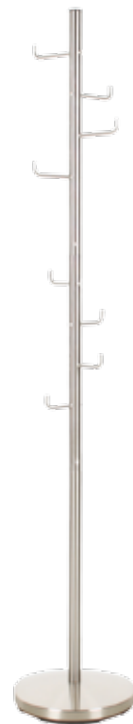

HOOKED

Coat rack with 8 hooks
Metal tube spindle and base
Satin nickel finish
Dimensions: 31 x 172 cm (Ø x H)

ZUIVER-CODE	GTIN-CODE	ITEM NAME		
7100004	8718548011939	COAT RACK HOOKED SATIN NICKEL		
PACKING		1 PCS/CTN		
QTY	CTN SIZE (CM)	CBM	NW (KG)	GW (KG)
1	40,5x13,5x64,5	0,035	7,45	8,82

STAND WHITE

3mm mirror glass on 12 mm MDF base
Solid steel stand, powder coated
Dimensions: 30,5x36,5x147,5 (WxDxH)

ZUIVER-CODE	GTIN-CODE	ITEM NAME		
8000202	8718548007598	MIRROR STAND WHITE		
PACKING		1 PCS/CTN		
QTY	CTN SIZE (CM)	CBM	NW (KG)	GW (KG)
1	158,5x37,5x8,5	0,051	8,24	10,24