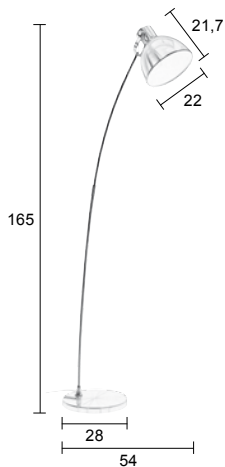

BLUSH

Copper plated metal shade and body
Marble base with copper plated cover
Tilttable shade
Black VDE cable with foot on/off switch
Wire length: 200 cm
Light source: E27, max. 40 watt regular bulb,
max. 13 watt savings
Energy efficiency class: A++ - E (Energylabel 1)