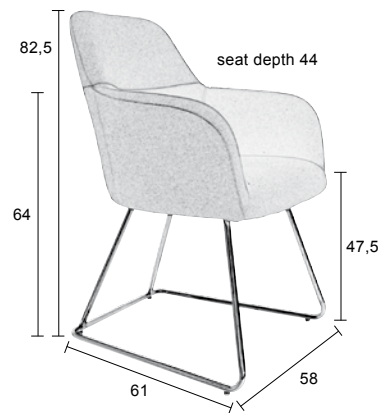

ZUIVER-CODE	GTIN-CODE	ITEM NAME		
1200125	8718548025271	ARMCHAIR DUO TONE		
PACKING	1 PCS/CTN			
QTY	CTN SIZE (CM)	CBM	NW (KG)	GW (KG)
1	64x57x49	0,179	7,2	8,8