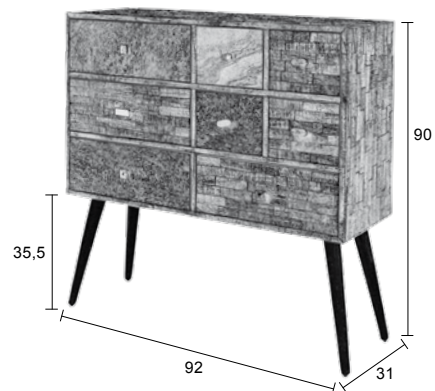

ZUIVER-CODE	GTIN-CODE	ITEM NAME		
4100018	8718548030657	CABINET SAN		
PACKING	1 PCS/CTN			
QTY	CTN SIZE (CM)	CBM	NW (KG)	GW (KG)
1	95x36x59,5	0,2	35,28	42,33