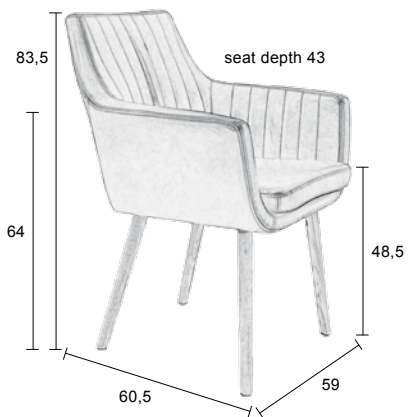

HOME DECO 41  
LIGHTING 35  
CARPETS 33  
CABINETS 32  
SEATERS 27  
TABLES 11  
CHAIRS 1

## JAKE

Vintage PU-leather  
 Plywood back and seat  
 Black powder coated steel frame  
 PU-foam, density seat: 30, back: 25  
 Solid oak wood legs, black lacquered  
 Maximum weight load: 120 kg

ZUIVER-CODE	GTIN-CODE	ITEM NAME		
1100260	8718548025172	CHAIR JAKE WORN BLACK		
1100261	8718548025189	CHAIR JAKE WORN BROWN		
PACKING	1 PCS/CTN			
QTY	CTN SIZE (CM)	CBM	NW (KG)	GW (KG)
1	46x22x46	0,047	6,2	7,5

## PIKE

Vintage PU-leather  
 Steel tube frame  
 PU-foam, density seat: 30, back: 25  
 Solid oak wood legs  
 Maximum weight load: 125 kg

ZUIVER-CODE	GTIN-CODE	ITEM NAME		
1100282	8718548026704	ARMCHAIR PIKE BLACK		
1100283	8718548026711	ARMCHAIR PIKE COGNAC		
PACKING	1 PCS/CTN			
QTY	CTN SIZE (CM)	CBM	NW (KG)	GW (KG)
1	60x62x25,5/50,5	0,142	8	10

## FLOKE

Vintage PU-leather  
 Pine wood shell  
 Polyester foam filling  
 Foam density seat: 32, back: 28  
 Black powder coated steel frame  
 Maximum weight load: 120 kg

ZUIVER-CODE	GTIN-CODE	ITEM NAME		
1100248	8718548023826	CHAIR FLOKE BLACK		
1100249	8718548023840	CHAIR FLOKE COGNAC		
PACKING	2 PCS/CTN	ORDER QTY: 2 PCS		
QTY	CTN SIZE (CM)	CBM	NW (KG)	GW (KG)
2	60x55x65	0,214	12,6 (2x6,3)	15