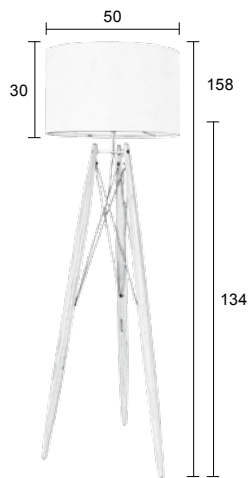

ZUIVER-CODE	GTIN-CODE	ITEM NAME		
5100055	8718548028920	FLOOR LAMP EIFFEL BLACK		
5100056	8718548028937	FLOOR LAMP EIFFEL WHITE		
PACKING	1 PCS/CTN			
QTY	CTN SIZE (CM)	CBM	NW (KG)	GW (KG)
1	129x55x15,5	0,11	3,4	7,6