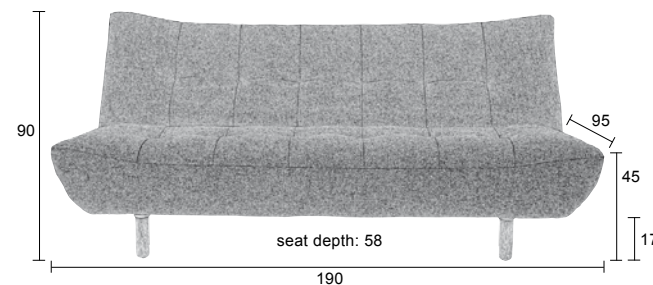

## DAVEN

Set of 2 side tables  
 18 mm MDF table top, PU-lacquered  
 Powder coated metal legs  
 Maximum weight load: 15 kg  
 Dimensions small: 40x45 cm (Ø x H)  
 Dimensions large: 50x50 cm (Ø x H)

ZUIVER-CODE	GTIN-CODE	ITEM NAME		
2300071	8718548025325	SIDE TABLE DAVEN WHITE SET OF 2		
2300076	8718548025448	SIDE TABLE DAVEN BLACK SET OF 2		
PACKING	1 PCS/CTN (SET OF 2)			
QTY	CTN SIZE (CM)	CBM	NW (KG)	GW (KG)
1 (SET OF 2)	60x56x13,5	0,045	8,33	9,05

## NYAMAN

Sofa bed with adjustable back  
 Upright, flat or reclining position  
 100% polyester fabric  
 with recycled foam filling  
 Wooden & plywood frame  
 Foam density 50-60  
 Solid oak legs  
 Maximum weight load: 250 kg  
 Bed size: 190 x 125 cm (LxW)