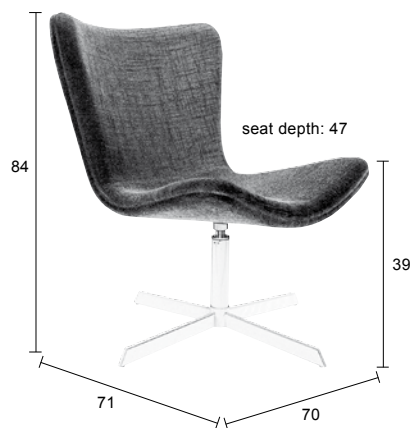

## KNUT

100% polyester upholstery  
 Removable seat cover  
 Foam density: 25  
 Plywood shell  
 Iron swivel frame, black lacquered  
 Maximum weight load: 120 kg

ZUIVER-CODE	GTIN-CODE	ITEM NAME		
3100037	8718548027343	LOUNGE CHAIR KNUT DARK GREY		
PACKING	1 PCS/CTN			
QTY	CTN SIZE (CM)	CBM	NW (KG)	GW (KG)
1	80x73,5x40/64	0,28	12,8	15

## KJELL

Mixed fabric upholstery (54% viscose, 23% linen, 14% polyester, 9% cotton)

Foam density: 25

Plywood shell

Iron swivel frame, white lacquered

Maximum weight load: 120 kg

ZUIVER-CODE	GTIN-CODE	ITEM NAME		
3100035	8718548027329	LOUNGE CHAIR KJELL LIGHT BLUE		
3100036	8718548027336	LOUNGE CHAIR KJELL GREY		
PACKING	1 PCS/CTN			
QTY	CTN SIZE (CM)	CBM	NW (KG)	GW (KG)
1	L-shaped box: 67 (22/45)x70 x59(19/40)	0,151	12	14