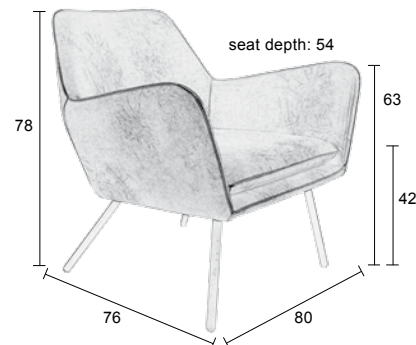

ZUIVER-CODE	GTIN-CODE	ITEM NAME		
3100040	8718548030831	LOUNGE CHAIR BON BROWN		
3100041	8718548030848	LOUNGE CHAIR BON DARK GREY		
PACKING	1 PCS/CTN			
QTY	CTN SIZE (CM)	CBM	NW (KG)	GW (KG)
1	80x72x56/35	0,26	11	13,5