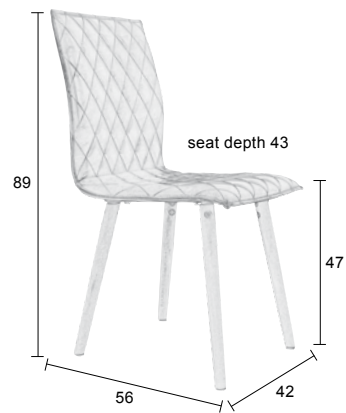

ZUIVER-CODE	GTIN-CODE	ITEM NAME		
1100241	8718548022140	CHAIR ANDY BROWN		
1100242	8718548022164	CHAIR ANDY DARK GREY		
PACKING	2 PCS/CTN	ORDER QTY: 2 PCS		
QTY	CTN SIZE (CM)	CBM	NW (KG)	GW (KG)
2	65x46x63-9	0,11	12 (2x6)	14