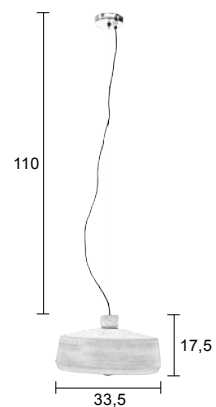

ZUIVER-CODE	GTIN-CODE	ITEM NAME		
5300078	8718548025288	PENDANT LAMP BJORK		
PACKING	2 PCS/CTN	ORDER QTY: 2 PCS		
QTY	CTN SIZE (CM)	CBM	NW (KG)	GW (KG)
1	39x39x23,5	0,036	3,15	4,15
2	41x41x51	0,085	6,3	8,5