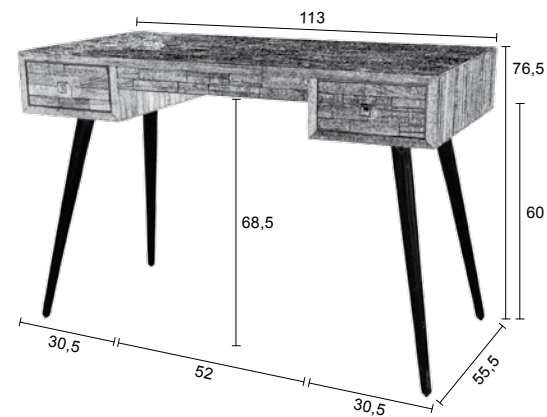

## MO 110 NEW

25 mm table top, recycled teak parts on MDF,  
teak veneered border, natural NC-lacquered  
Mild steel tapered legs, HB-coated (Ø 6,7-2,7)  
Maximum weight load: 50 kg  
Dimensions: 110x76 cm (Ø x H)

# LEO NEW

25 mm table top, recycled teak parts on MDF,  
teak veneered border, natural NC-lacquered  
Mild steel tapered legs, HB-coated (Ø 4,7-2,7)  
2 drawers, black MDF inside  
Maximum weight load: 30 kg  
Inner size drawers: 23x48x10 cm (WxDxH)