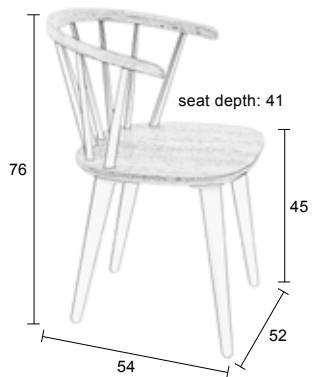

## DUO TONE

Bicoloured upholstery  
 (80% polyester, 20% cotton)  
 Plywood shell with foam layer  
 Foam density: 28  
 Chromed metal frame  
 Maximum weight load: 120 kg

ZUIVER-CODE	GTIN-CODE	ITEM NAME		
1200125	8718548025271	ARMCHAIR DUO TONE		
PACKING	1 PCS/CTN			
QTY	CTN SIZE (CM)	CBM	NW (KG)	GW (KG)
1	64x57x49	0,179	7,2	8,8

## GEE

Solid rubber wood  
Spiles and legs in black or white  
Maximum weight load: 110 kg.

ZUIVER-CODE	GTIN-CODE	ITEM NAME		
1100223	8718548020672	CHAIR GEE WHITE		
1100224	8718548020689	CHAIR GEE BLACK		
PACKING	2 PCS/CTN	ORDER QTY: 2 PCS		
QTY	CTN SIZE (CM)	CBM	NW (KG)	GW (KG)
2	55,5x52,5x46,5	0,136	11	12,5