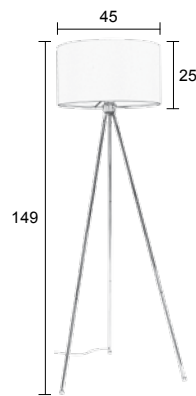

NEW TWIST

Knockdown textile shade with velcro
Tripod metal base, chrome plated
183 cm cable with foot on/off switch
Light source: E27, max. 22 watt savings
Energy efficiency class: A++ - E (Energylabel 1)

ZUIVER-CODE	GTIN-CODE	ITEM NAME		
5100043	8718548023154	FLOOR LAMP NEW TWIST BLACK		
5100044	8718548023161	FLOOR LAMP NEW TWIST WHITE		
PACKING	1 PCS/CTN			
QTY	CTN SIZE (CM)	CBM	NW (KG)	GW (KG)
1	49x49x19	0,0456	2,13	3,5