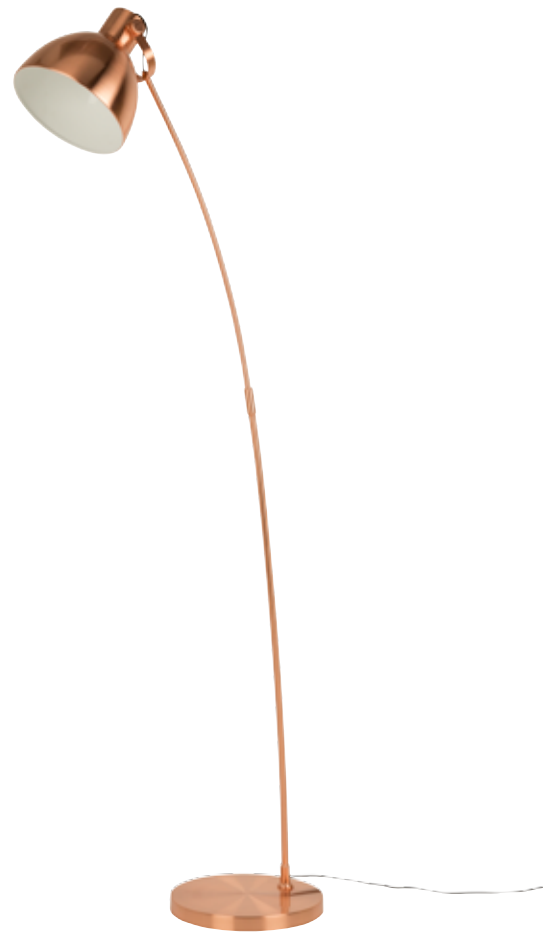

ZUIVER-CODE	GTIN-CODE	ITEM NAME		
5100039	8718548022010	FLOOR LAMP BLUSH COPPER		
PACKING	1 PCS/CTN			
QTY	CTN SIZE (CM)	CBM	NW (KG)	GW (KG)
1	92x32x19,5	0,06	6,6	8