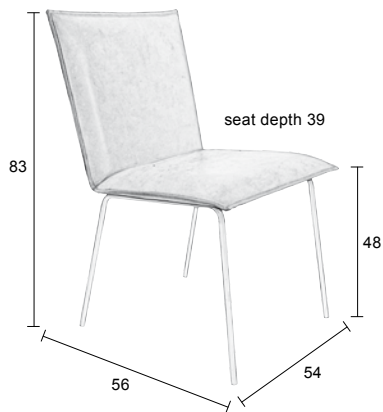

## JAKE

Vintage PU-leather  
 Plywood back and seat  
 Black powder coated steel frame  
 PU-foam, density seat: 30, back: 25  
 Solid oak wood legs, black lacquered  
 Maximum weight load: 120 kg

ZUIVER-CODE	GTIN-CODE	ITEM NAME		
1100260	8718548025172	CHAIR JAKE WORN BLACK		
1100261	8718548025189	CHAIR JAKE WORN BROWN		
PACKING	1 PCS/CTN			
QTY	CTN SIZE (CM)	CBM	NW (KG)	GW (KG)
1	46x22x46	0,047	6,2	7,5

## PIKE

Vintage PU-leather  
 Steel tube frame  
 PU-foam, density seat: 30, back: 25  
 Solid oak wood legs  
 Maximum weight load: 125 kg

ZUIVER-CODE	GTIN-CODE	ITEM NAME		
1100282	8718548026704	ARMCHAIR PIKE BLACK		
1100283	8718548026711	ARMCHAIR PIKE COGNAC		
PACKING	1 PCS/CTN			
QTY	CTN SIZE (CM)	CBM	NW (KG)	GW (KG)
1	60x62x25,5/50,5	0,142	8	10

## FLOKE

Vintage PU-leather  
 Pine wood shell  
 Polyester foam filling  
 Foam density seat: 32, back: 28  
 Black powder coated steel frame  
 Maximum weight load: 120 kg

ZUIVER-CODE	GTIN-CODE	ITEM NAME		
1100248	8718548023826	CHAIR FLOKE BLACK		
1100249	8718548023840	CHAIR FLOKE COGNAC		
PACKING	2 PCS/CTN	ORDER QTY: 2 PCS		
QTY	CTN SIZE (CM)	CBM	NW (KG)	GW (KG)
2	60x55x65	0,214	12,6 (2x6,3)	15