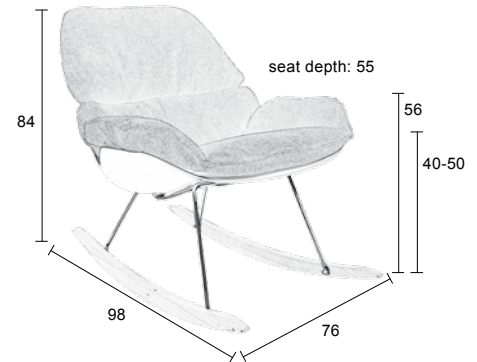

ZUIVER-CODE	GTIN-CODE	ITEM NAME		
3100042	8718548031401	LOUNGE CHAIR ROCKY		
PACKING	1 PCS/CTN			
QTY	CTN SIZE (CM)	CBM	NW (KG)	GW (KG)
1	71x70x64	0,32	12	14