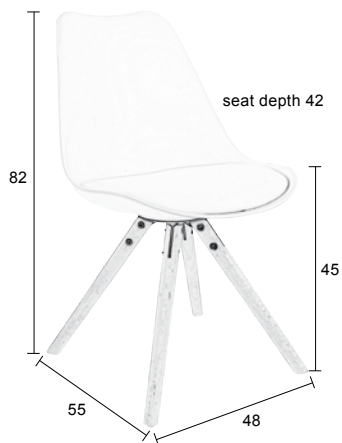

## FLOKE

Vintage PU-leather  
 Pine wood shell  
 Polyester foam filling  
 Foam density seat: 32, back: 28  
 Black powder coated steel frame  
 Maximum weight load: 120 kg

ZUIVER-CODE	GTIN-CODE	ITEM NAME		
1100248	8718548023826	CHAIR FLOKE BLACK		
1100249	8718548023840	CHAIR FLOKE COGNAC		
PACKING	2 PCS/CTN	ORDER QTY: 2 PCS		
QTY	CTN SIZE (CM)	CBM	NW (KG)	GW (KG)
2	60x55x65	0,214	12,6 (2x6,3)	15

## OZZY

Polypropylene shell  
 Polyurethane seat cushion,  
 with PU-foam filling, density 28  
 Powder coated metal frame  
 Plastic feet  
 Maximum weight load: 120 kg

ZUIVER-CODE	GTIN-CODE	ITEM NAME		
1100287	8718548027558	CHAIR OZZY GREY		
1100288	8718548027572	CHAIR OZZY WHITE		
PACKING	2 PCS/CTN	ORDER QTY: 2 PCS		
QTY	CTN SIZE (CM)	CBM	NW (KG)	GW (KG)
2	51x59x50	0,15	10,8 (2x5,4)	12,5

## TRYCK

Polypropylene shell  
 Seat: PU-pillow with foam filling  
 Solid beech wood legs  
 Maximum weight load: 125 kg

ZUIVER-CODE	GTIN-CODE	ITEM NAME			
1100278	8718548026353	CHAIR TRYCK WHITE			
1100279	8718548026377	CHAIR TRYCK DARK GREY			
PACKING	2 PCS/CTN	ORDER QTY: 2 PCS			
QTY	CTN SIZE (CM)	CBM	NW (KG)	GW (KG)	
2	73x32,5x50	0,12	11 (2x5,5)	13	

## CROW BEECH

Polypropylene shell with diamond pattern  
 Black powder coated metal frame  
 Solid beech wood legs  
 Maximum weight load: 120 kg

ZUIVER-CODE	GTIN-CODE	ITEM NAME		
1100262	8718548025233	CHAIR CROW BEECH WHITE		
1100263	8718548025240	CHAIR CROW BEECH BLACK		
PACKING	2 PCS/CTN	ORDER QTY: 2 PCS		
QTY	CTN SIZE (CM)	CBM	NW (KG)	GW (KG)
2	55x47x51	0,132	7,4 (2x3,7)	9