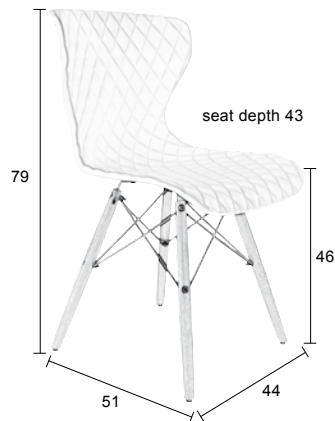

## OZZY

Polypropylene shell  
 Polyurethane seat cushion,  
 with PU-foam filling, density 28  
 Powder coated metal frame  
 Plastic feet  
 Maximum weight load: 120 kg

ZUIVER-CODE	GTIN-CODE	ITEM NAME		
1100287	8718548027558	CHAIR OZZY GREY		
1100288	8718548027572	CHAIR OZZY WHITE		
PACKING	2 PCS/CTN	ORDER QTY: 2 PCS		
QTY	CTN SIZE (CM)	CBM	NW (KG)	GW (KG)
2	51x59x50	0,15	10,8 (2x5,4)	12,5

## TRYCK

Polypropylene shell  
 Seat: PU-pillow with foam filling  
 Solid beech wood legs  
 Maximum weight load: 125 kg

ZUIVER-CODE	GTIN-CODE	ITEM NAME			
1100278	8718548026353	CHAIR TRYCK WHITE			
1100279	8718548026377	CHAIR TRYCK DARK GREY			
PACKING	2 PCS/CTN	ORDER QTY: 2 PCS			
QTY	CTN SIZE (CM)	CBM	NW (KG)	GW (KG)	
2	73x32,5x50	0,12	11 (2x5,5)	13	

## CROW BEECH

Polypropylene shell with diamond pattern  
 Black powder coated metal frame  
 Solid beech wood legs  
 Maximum weight load: 120 kg

ZUIVER-CODE	GTIN-CODE	ITEM NAME		
1100262	8718548025233	CHAIR CROW BEECH WHITE		
1100263	8718548025240	CHAIR CROW BEECH BLACK		
PACKING	2 PCS/CTN	ORDER QTY: 2 PCS		
QTY	CTN SIZE (CM)	CBM	NW (KG)	GW (KG)
2	55x47x51	0,132	7,4 (2x3,7)	9