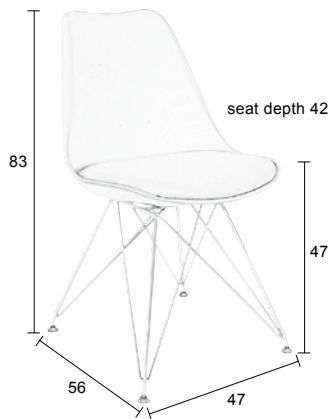

## FLOKE

Vintage PU-leather  
 Pine wood shell  
 Polyester foam filling  
 Foam density seat: 32, back: 28  
 Black powder coated steel frame  
 Maximum weight load: 120 kg

ZUIVER-CODE	GTIN-CODE	ITEM NAME		
1100248	8718548023826	CHAIR FLOKE BLACK		
1100249	8718548023840	CHAIR FLOKE COGNAC		
PACKING	2 PCS/CTN	ORDER QTY: 2 PCS		
QTY	CTN SIZE (CM)	CBM	NW (KG)	GW (KG)
2	60x55x65	0,214	12,6 (2x6,3)	15

## DION

Vintage PU-leather  
 Pine wood shell  
 Polyester foam filling  
 Foam density seat: 32, back: 28  
 Black powder coated steel frame  
 Maximum weight load: 120 kg

ZUIVER-CODE	GTIN-CODE	ITEM NAME		
1200120	8718548023888	ARMCHAIR DION BLACK		
1200121	8718548023901	ARMCHAIR DION COGNAC		
PACKING	2 PCS/CTN	ORDER QTY: 2 PCS		
QTY	CTN SIZE (CM)	CBM	NW (KG)	GW (KG)
2	77x60x57	0,263	14 (2x7)	16

## OZZY

Polypropylene shell  
 Polyurethane seat cushion,  
 with PU-foam filling, density 28  
 Powder coated metal frame  
 Plastic feet  
 Maximum weight load: 120 kg

ZUIVER-CODE	GTIN-CODE	ITEM NAME		
1100287	8718548027558	CHAIR OZZY GREY		
1100288	8718548027572	CHAIR OZZY WHITE		
PACKING	2 PCS/CTN	ORDER QTY: 2 PCS		
QTY	CTN SIZE (CM)	CBM	NW (KG)	GW (KG)
2	51x59x50	0,15	10,8 (2x5,4)	12,5

## TRYCK

Polypropylene shell  
 Seat: PU-pillow with foam filling  
 Solid beech wood legs  
 Maximum weight load: 125 kg

ZUIVER-CODE	GTIN-CODE	ITEM NAME			
1100278	8718548026353	CHAIR TRYCK WHITE			
1100279	8718548026377	CHAIR TRYCK DARK GREY			
PACKING	2 PCS/CTN	ORDER QTY: 2 PCS			
QTY	CTN SIZE (CM)	CBM	NW (KG)	GW (KG)	
2	73x32,5x50	0,12	11 (2x5,5)	13	