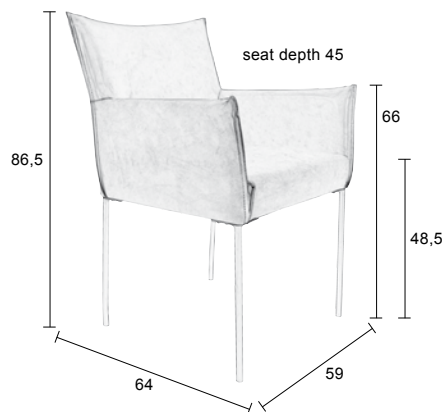

ZUIVER-CODE	GTIN-CODE	ITEM NAME		
1200120	8718548023888	ARMCHAIR DION BLACK		
1200121	8718548023901	ARMCHAIR DION COGNAC		
PACKING	2 PCS/CTN	ORDER QTY: 2 PCS		
QTY	CTN SIZE (CM)	CBM	NW (KG)	GW (KG)
2	77x60x57	0,263	14 (2x7)	16