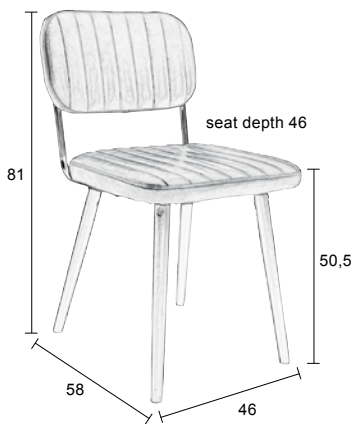

HOME DECO 41  
LIGHTING 35  
CARPETS 33  
CABINETS 32  
SEATERS 27  
TABLES 11  
CHAIRS 1

## JAKE

Vintage PU-leather  
 Plywood back and seat  
 Black powder coated steel frame  
 PU-foam, density seat: 30, back: 25  
 Solid oak wood legs, black lacquered  
 Maximum weight load: 120 kg

ZUIVER-CODE	GTIN-CODE	ITEM NAME		
1100260	8718548025172	CHAIR JAKE WORN BLACK		
1100261	8718548025189	CHAIR JAKE WORN BROWN		
PACKING	1 PCS/CTN			
QTY	CTN SIZE (CM)	CBM	NW (KG)	GW (KG)
1	46x22x46	0,047	6,2	7,5

## PIKE

Vintage PU-leather  
 Steel tube frame  
 PU-foam, density seat: 30, back: 25  
 Solid oak wood legs  
 Maximum weight load: 125 kg

ZUIVER-CODE	GTIN-CODE	ITEM NAME		
1100282	8718548026704	ARMCHAIR PIKE BLACK		
1100283	8718548026711	ARMCHAIR PIKE COGNAC		
PACKING	1 PCS/CTN			
QTY	CTN SIZE (CM)	CBM	NW (KG)	GW (KG)
1	60x62x25,5/50,5	0,142	8	10