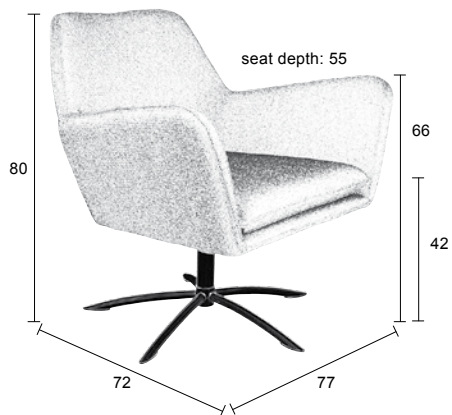

ZUIVER-CODE	GTIN-CODE	ITEM NAME		
3100037	8718548027343	LOUNGE CHAIR KNUT DARK GREY		
PACKING	1 PCS/CTN			
QTY	CTN SIZE (CM)	CBM	NW (KG)	GW (KG)
1	80x73,5x40/64	0,28	12,8	15