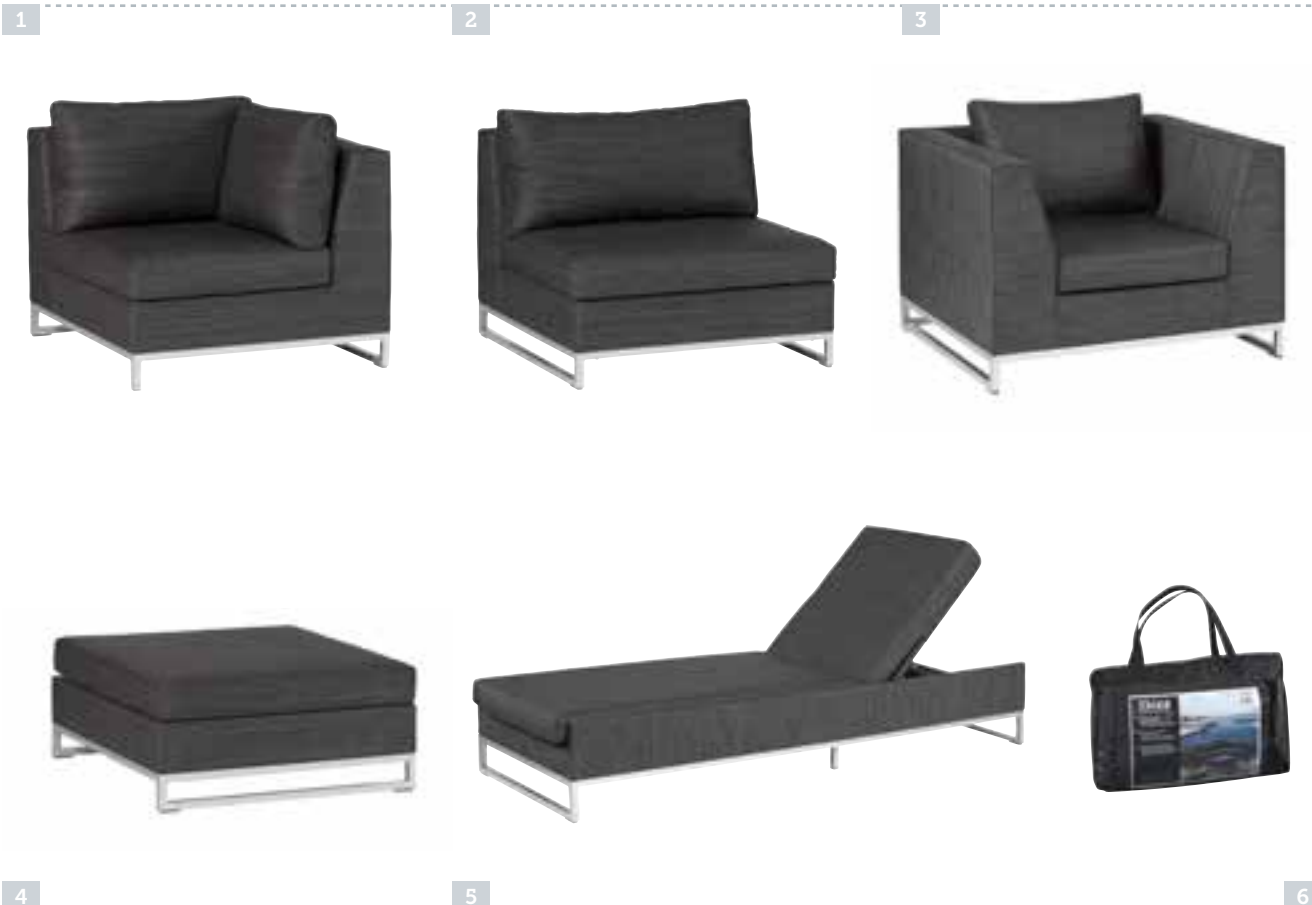

Read more
on page 20

Ibiza lounge **black**

Texfabric & fast dry foam

Since the earliest rays of sun in springtime until the last beautiful late summer day you can enjoy the ibiza set. All cushions are all weather and provided with dry-foam fillings. This means they dry quickly and they are mould free.

Read more
on page 20

- 1 Lounge black corner
Lounge Schwarz Ecke
90x90x70cm
CH1880CCBL
- 2 Lounge black centre sofa
Lounge Schwarz Mittelteil
90x90x70cm
CH1881CBL
- 3 Lounge black armchair
Lounge Schwarz Armlehnstuhl
100x88x70cm
CH1884CBL
- 4 Lounge black table/footstool
Lounge Schwarz Kaffee Tisch/Hocker
90x90x42cm
CH1883TPBL
- 5 Sunlounger black
Sonnenliege Schwarz
209x75x36cm
CH2887CBL
- 6 Coverset complete
Schutzhüllenset Komplet
CH188CSET