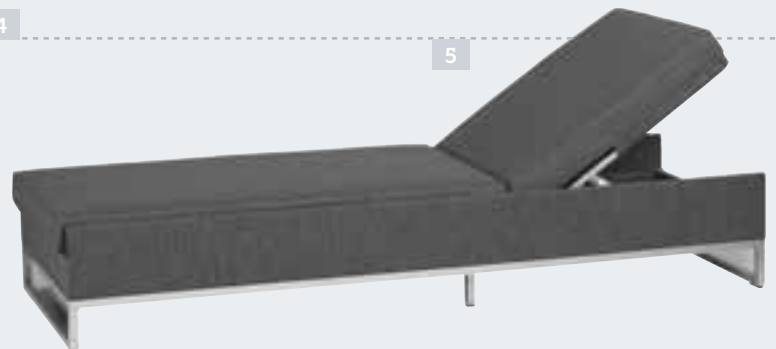

EXOTAN

Ibiza lounge **mixed grey**

Textfabric & fast dry foam

1

Read more
on page 20

*Design your
garden
Ibiza-style!*

- 1 Lounge mixed grey armchair
  Lounge mix Grau Armlehnstuhl
  100x88x70cm
  CH1884CG
- 2 Lounge mixed grey corner
  Lounge mix Grau Ecke
  90x90x70cm
  CH1880CCG
- 3 Lounge mixed grey centre sofa
  Lounge mix Grau Mittelteil
  90x90x70cm
  CH1881CG
- 4 Lounge mixed grey table/footstool
  Lounge mix Grau Kaffee Tisch/Hocker
  90x90x42cm
  CH1883TPG
- 5 Sunlounger mixed grey
  Sonnenliege mix Grau
  209x75x36cm
  CH2887CG
- 6 Coverset complete
  Schutzhüllenset Komplet
  CH188CSET

2

3

4

6

5