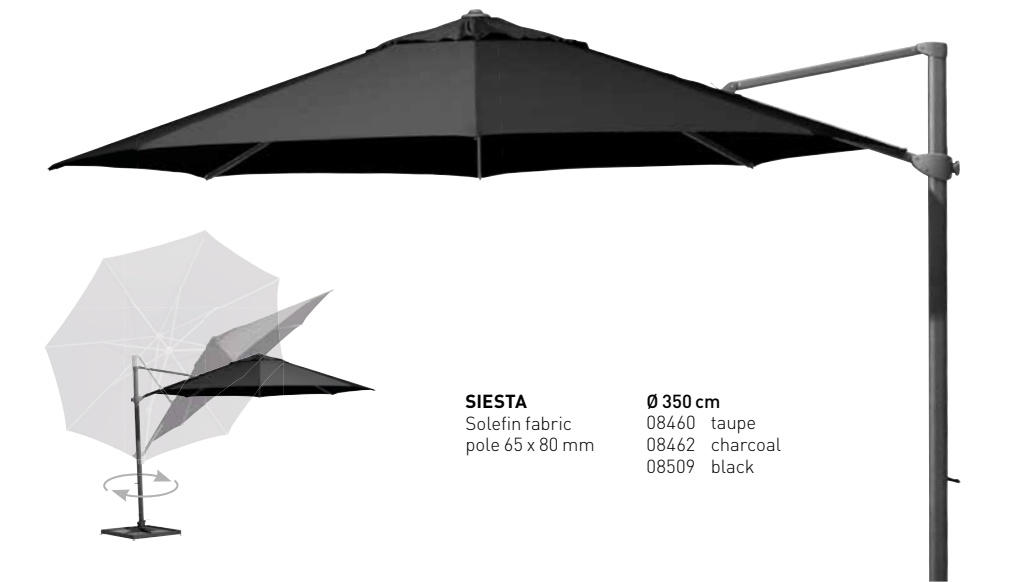

SIESTA
Solefin fabric
pole 65 x 80 mm

Ø 350 cm
08460 taupe
08462 charcoal
08509 black