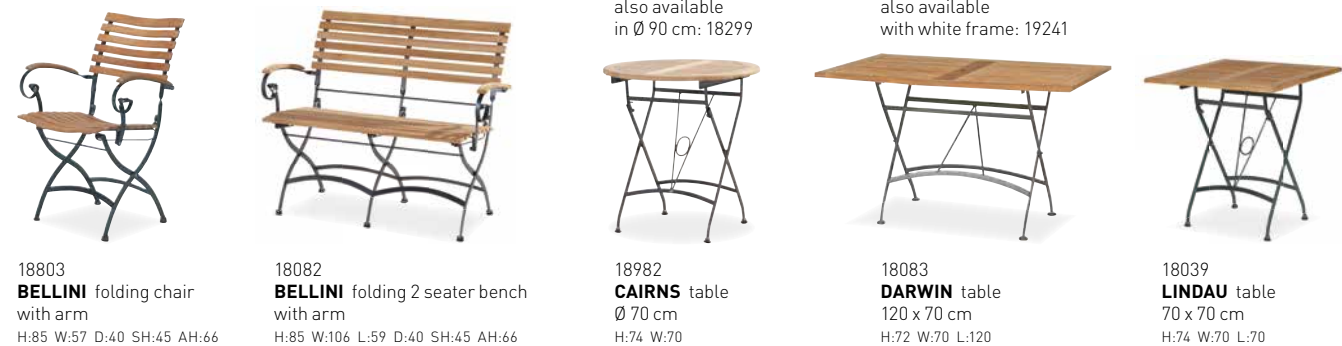

18803
BELLINI folding chair
with arm
H:85 W:57 D:40 SH:45 AH:66

18082
BELLINI folding 2 seater bench
with arm
H:85 W:106 L:59 D:40 SH:45 AH:66

also available
in Ø 90 cm: 18299
18982
CAIRNS table
Ø 70 cm
H:74 W:70

also available
with white frame: 19241
18083
DARWIN table
120 x 70 cm
H:72 W:70 L:120

18039
LINDAU table
70 x 70 cm
H:74 W:70 L:70