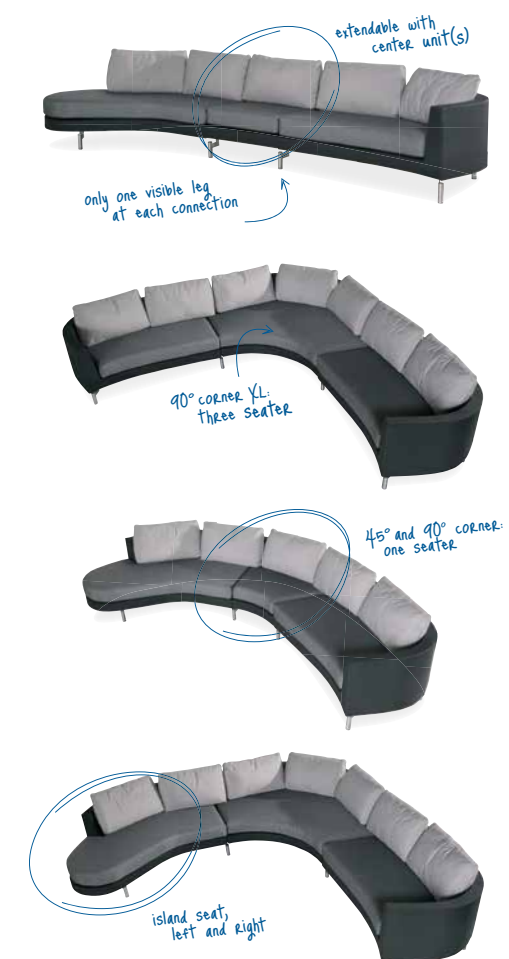

19161
HUGO pillow 50 x 50 cm
aubergine

Curve MODULAR LIVING

Hugo de Ruiter Design

Hugo de Ruiter (1959) graduated at the prestigious Design Academy Eindhoven, the Netherlands. After working as a product developer and home designer for about 20 years, he became an independent designer with his own consultancy in 2001. He combines his knowledge of design with his knowledge of the craft. Besides this award winning **Curve**, Hugo de Ruiter also designed for 4 Seasons Outdoor the **Albion** (page 64), **Resort** and **Breeze** (page 71) and **Hugo** (page 60-61).