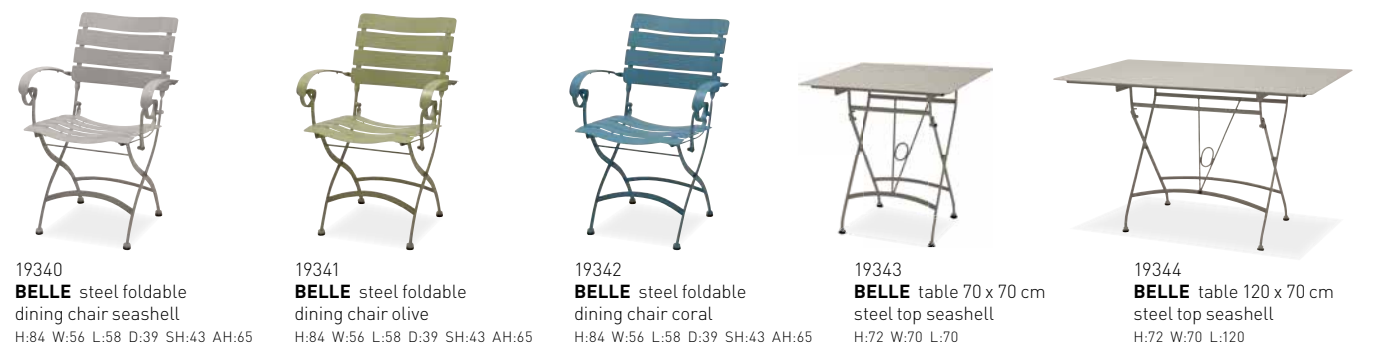

19340
BELLE steel foldable
dining chair seashell
H:84 W:56 L:58 D:39 SH:43 AH:65

19341
BELLE steel foldable
dining chair olive
H:84 W:56 L:58 D:39 SH:43 AH:65

19342
BELLE steel foldable
dining chair coral
H:84 W:56 L:58 D:39 SH:43 AH:65

19343
BELLE table 70 x 70 cm
steel top seashell
H:72 W:70 L:70

19344
BELLE table 120 x 70 cm
steel top seashell
H:72 W:70 L:120