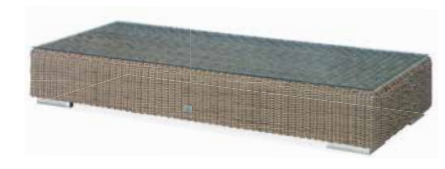

**SELECT YOUR
IDEAL COMBINATION**
the possibilities are endless

**10 YEAR
GUARANTEE**
ON HULARO
WICKER

4SO
ALL WEATHER
CUSHIONS

Kingston MODULAR LIVING

3
3 YEAR
GUARANTEE
HULARO
TOP QUALITY
WICKER