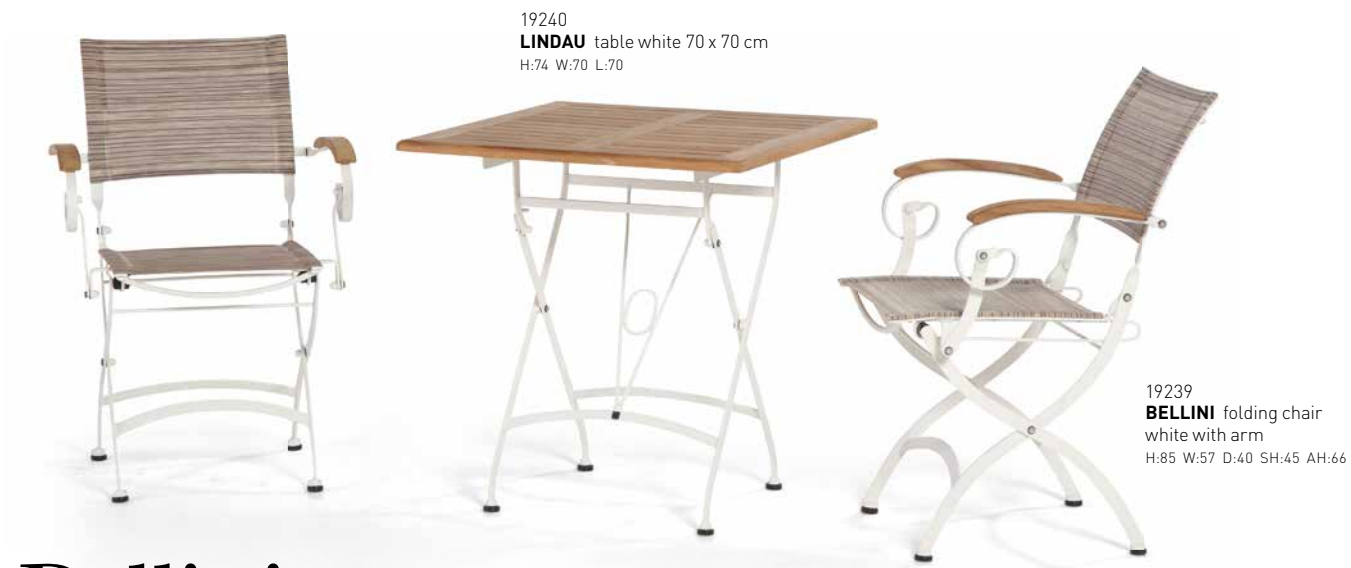

19239
BELLINI folding chair
white with arm
H:85 W:57 D:40 SH:45 AH:66

Bellini DINING