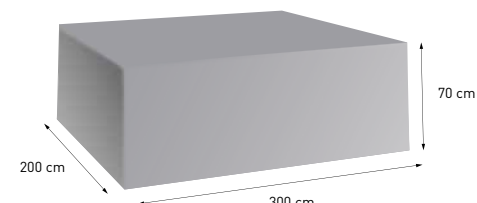

08579 **PROTECTION COVER** for rectangular lounge group grey polyester 300 x 200 x 70 cm