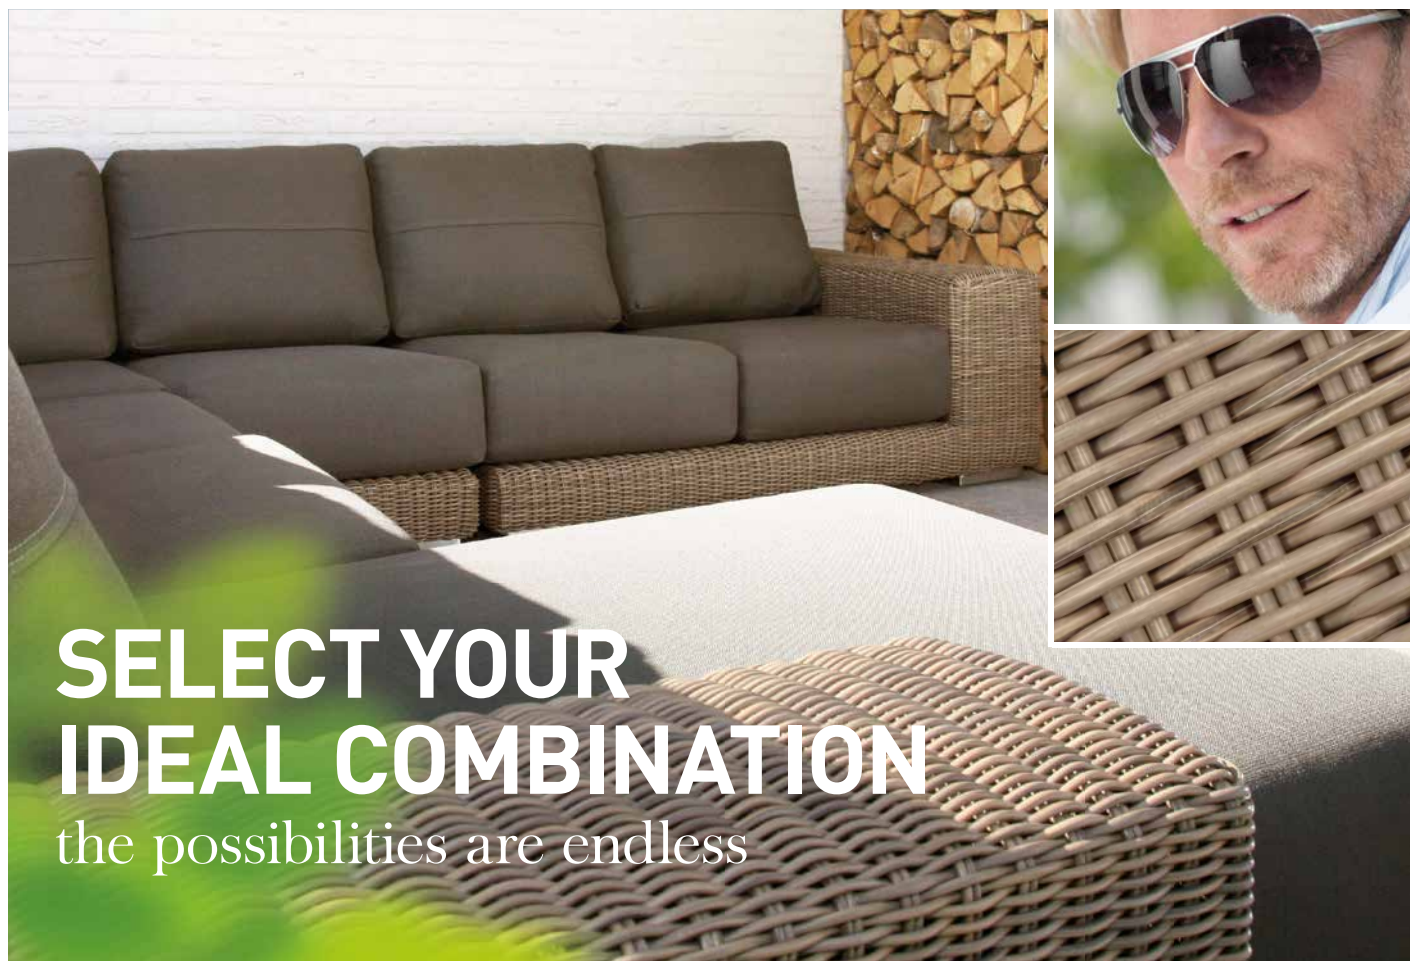

**SELECT YOUR
IDEAL COMBINATION**
the possibilities are endless

**10 YEAR
GUARANTEE**
ON HULARO
WICKER