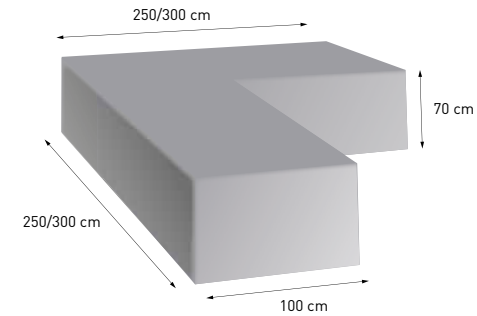

08579 **PROTECTION COVER** for rectangular lounge group grey polyester 300 x 200 x 70 cm

**PROTECTION COVER** for corner lounge group, grey polyester  
08576 250 x 250 x 70 cm (D 100 cm)  
08577 300 x 300 x 70 cm (D 100 cm)