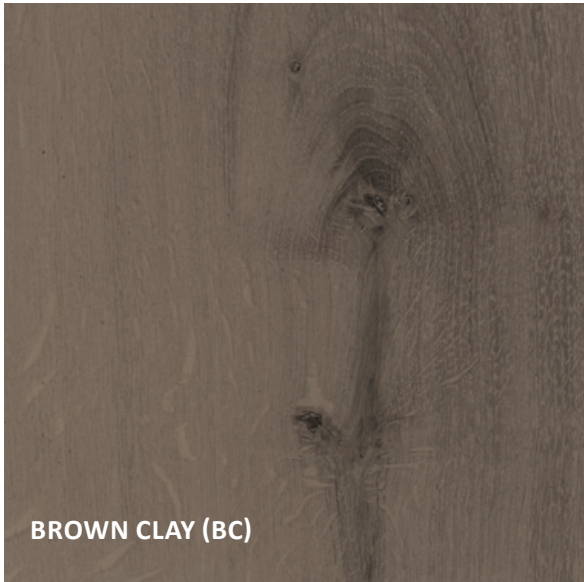

BROWN CLAY (BC)