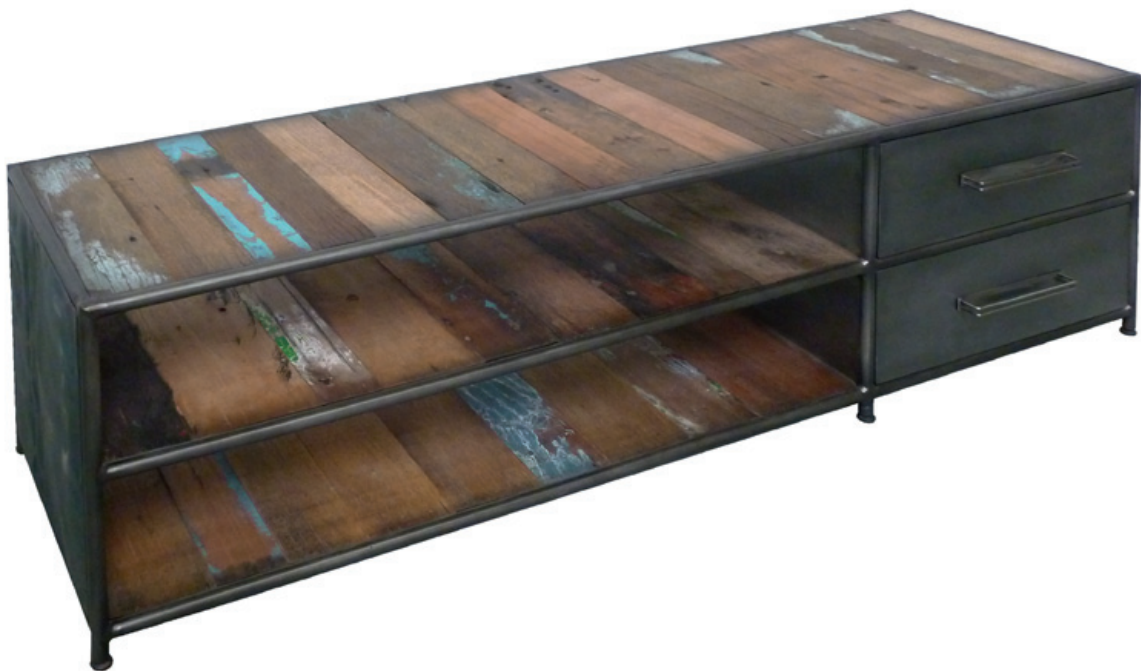

Luxor

furniture with
a history

CASTLE INTERIORS

“Luxor”

public price: € 28

99456
Hardwood shield
for in & out 0,5L

The Luxor collection is made out of recycled boat wood in combination with iron and pieces of oil barrels. We reclaim the wood from old boats and use it for the Luxor furniture. The colorful paint rests on the wood are very characteristic for this furniture.

13838BO TV unit Luxor 120 boatwood

DIMENSIONS		MATERIAL	REMARK	PUBLIC PRICE
H	45 CM	WOOD + IRON	COLORS ARE NOT REPRESENTATIVE, MAY VARY	€ 750
W	120 CM			
D	45 CM			

13832BO TV unit Luxor 160 boatwood

DIMENSIONS		MATERIAL	REMARK	PUBLIC PRICE
H	45 CM	WOOD + IRON	COLORS ARE NOT REPRESENTATIVE, MAY VARY	€ 798
W	160 CM			
D	45 CM			

DIMENSIONS		MATERIAL	REMARK	PUBLIC PRICE
H	210 CM	WOOD + IRON	COLORS ARE NOT REPRESENTATIVE,	€ 960
W	120 CM		MAY VARY	
D	45 CM			

13842BO Bar unit Luxor boatwood

DIMENSIONS		MATERIAL	REMARK	PUBLIC PRICE
H	160 CM	WOOD + IRON	COLORS ARE NOT	€ 1110
W	130 CM		REPRESENTATIVE,	
D	45 CM		MAY VARY	
			3 SLIDING DOORS	