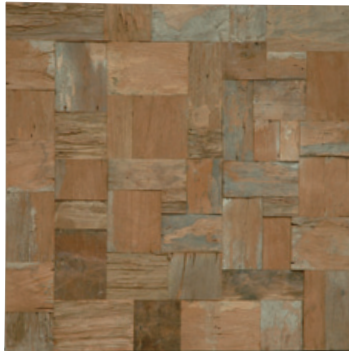

4023400 Artwork Papan teak 110 x 110 (IMAGE ABOVE LEFT)

DIMENSIONS		MATERIAL	REMARK	PUBLIC PRICE
H	110 CM	TEAK	COLORS ARE NOT REPRESENTATIVE	€ 116
W	110 CM			
D	5 CM			

4023500 Artwork Papan teak 140 x 110 (IMAGE ABOVE RIGHT)

DIMENSIONS		MATERIAL	REMARK	PUBLIC PRICE
H	140 CM	TEAK	COLORS ARE NOT REPRESENTATIVE	€ 138
W	110 CM			
D	5 CM