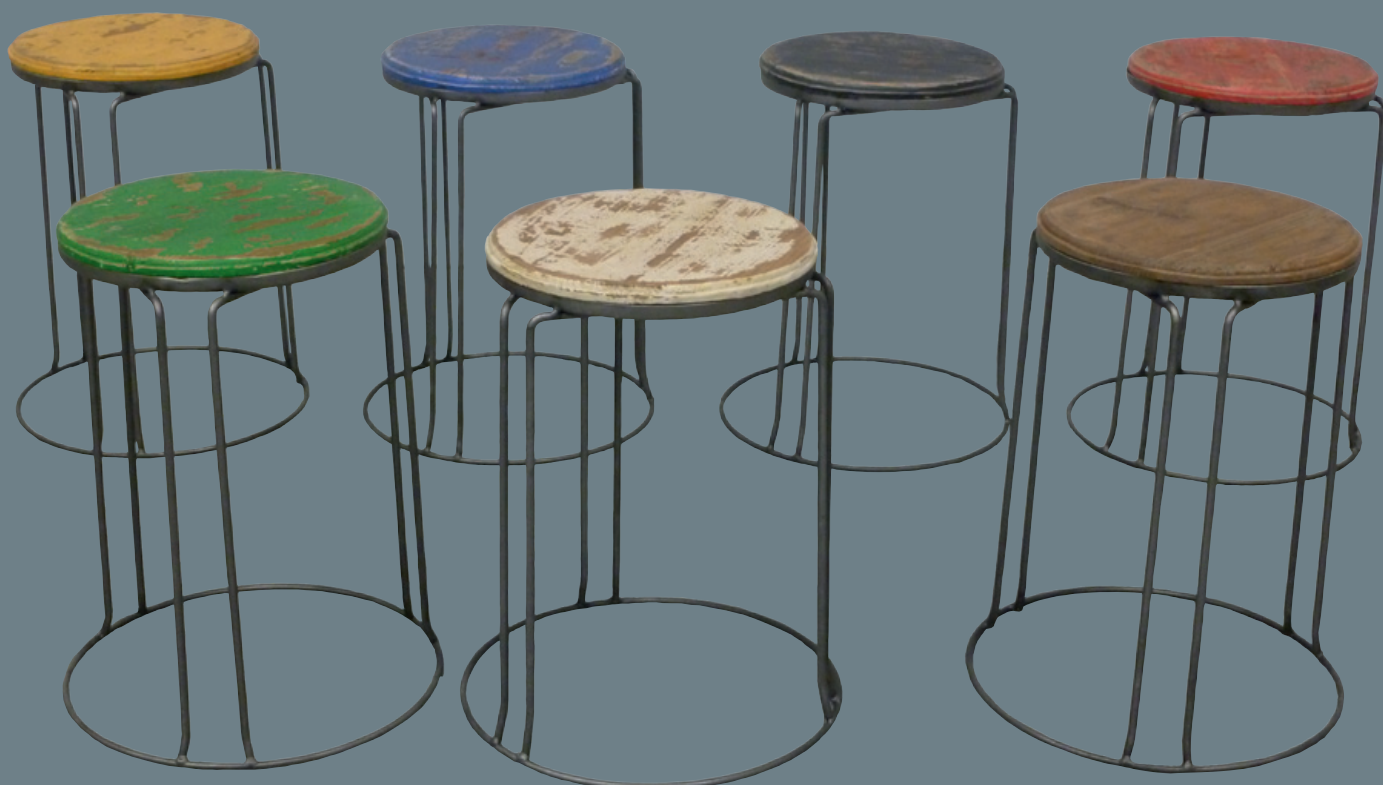

“Home accessories”

make it cosy

50340MO S/7 stools Corona multicolor

DIMENSIONS	MATERIAL	PUBLIC PRICE
H 46 CM	IRON + PINE	€ 274
W 36 CM		
D 36 CM